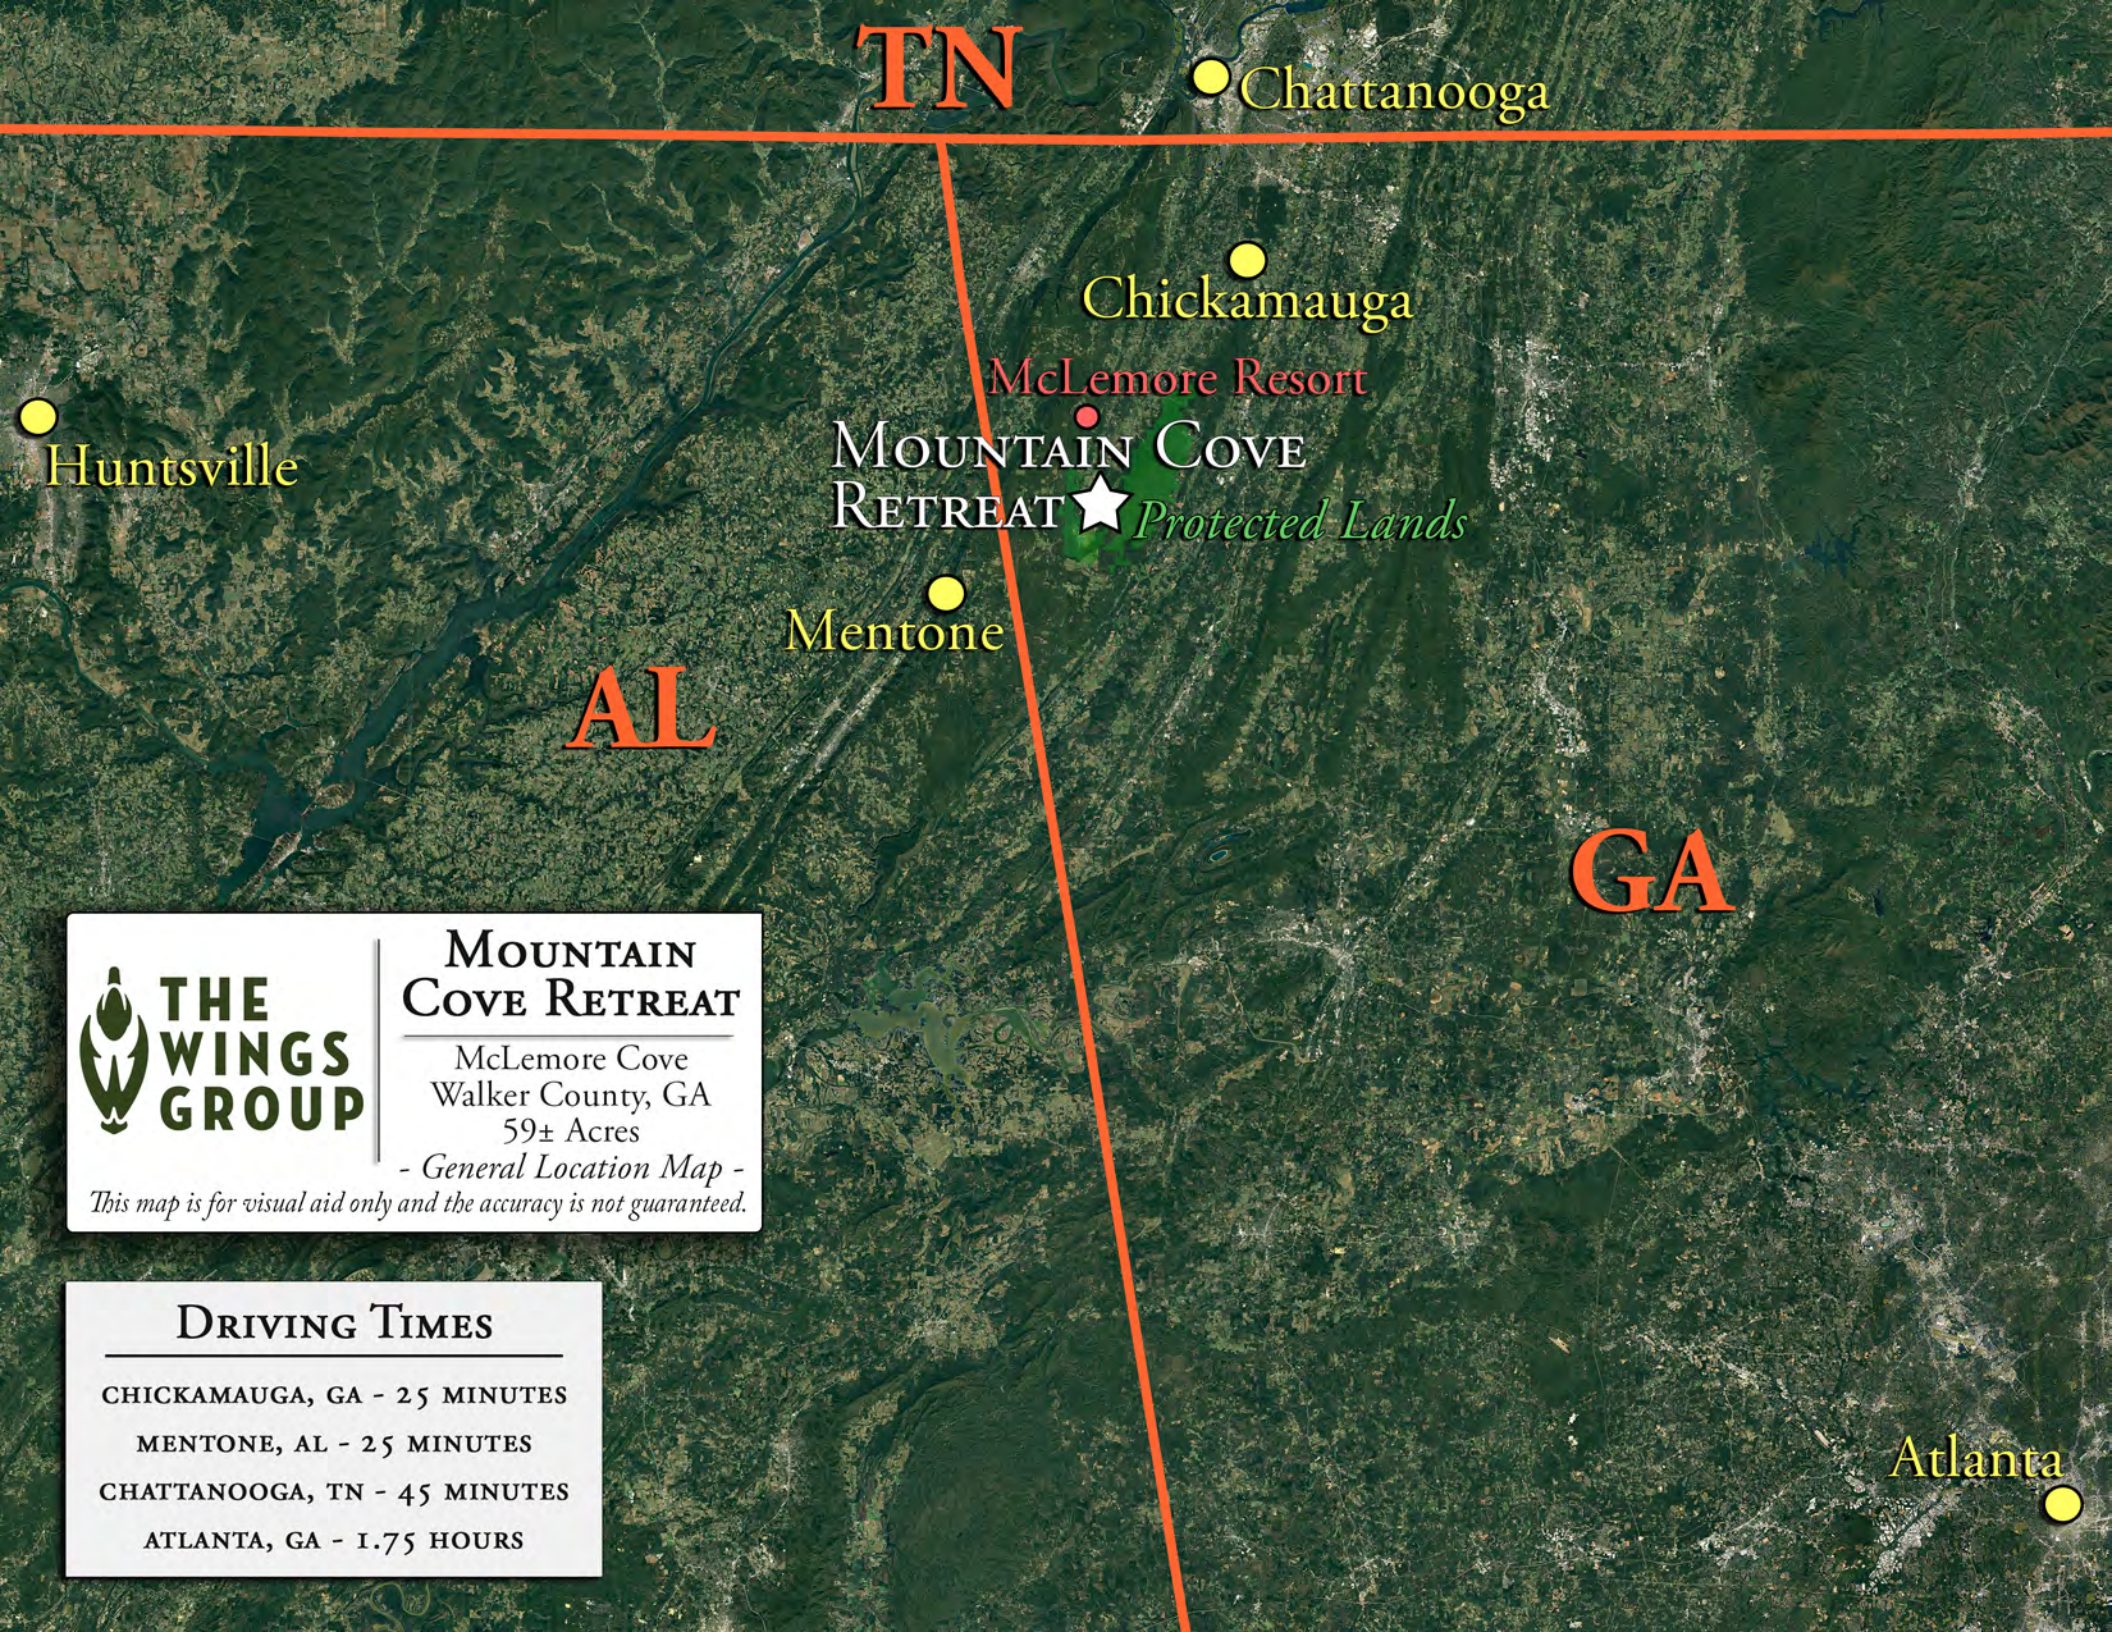

MOUNTAIN COVE RETREAT

McLemore Cove
Walker County, GA

59± Acres

- Aerial Map -

This map is for visual aid only and the accuracy is not guaranteed.

Hog Jowl Road

*Shankle
Ridge*

1000

1200

1000

Hog Jowl Road

**MOUNTAIN
COVE RETREAT**

McLemore Cove
Walker County, GA
59± Acres
- Topo Map -

This map is for visual aid only and the accuracy is not guaranteed.

TN

Chattanooga

Chickamauga

McLemore Resort

MOUNTAIN COVE
RETREAT ★ Protected Lands

Huntsville

Mentone

AL

GA

**MOUNTAIN
COVE RETREAT**
McLemore Cove
Walker County, GA
59± Acres
- General Location Map -
This map is for visual aid only and the accuracy is not guaranteed.

DRIVING TIMES

- CHICKAMAUGA, GA - 25 MINUTES
- MENTONE, AL - 25 MINUTES
- CHATTANOOGA, TN - 45 MINUTES
- ATLANTA, GA - 1.75 HOURS

Atlanta