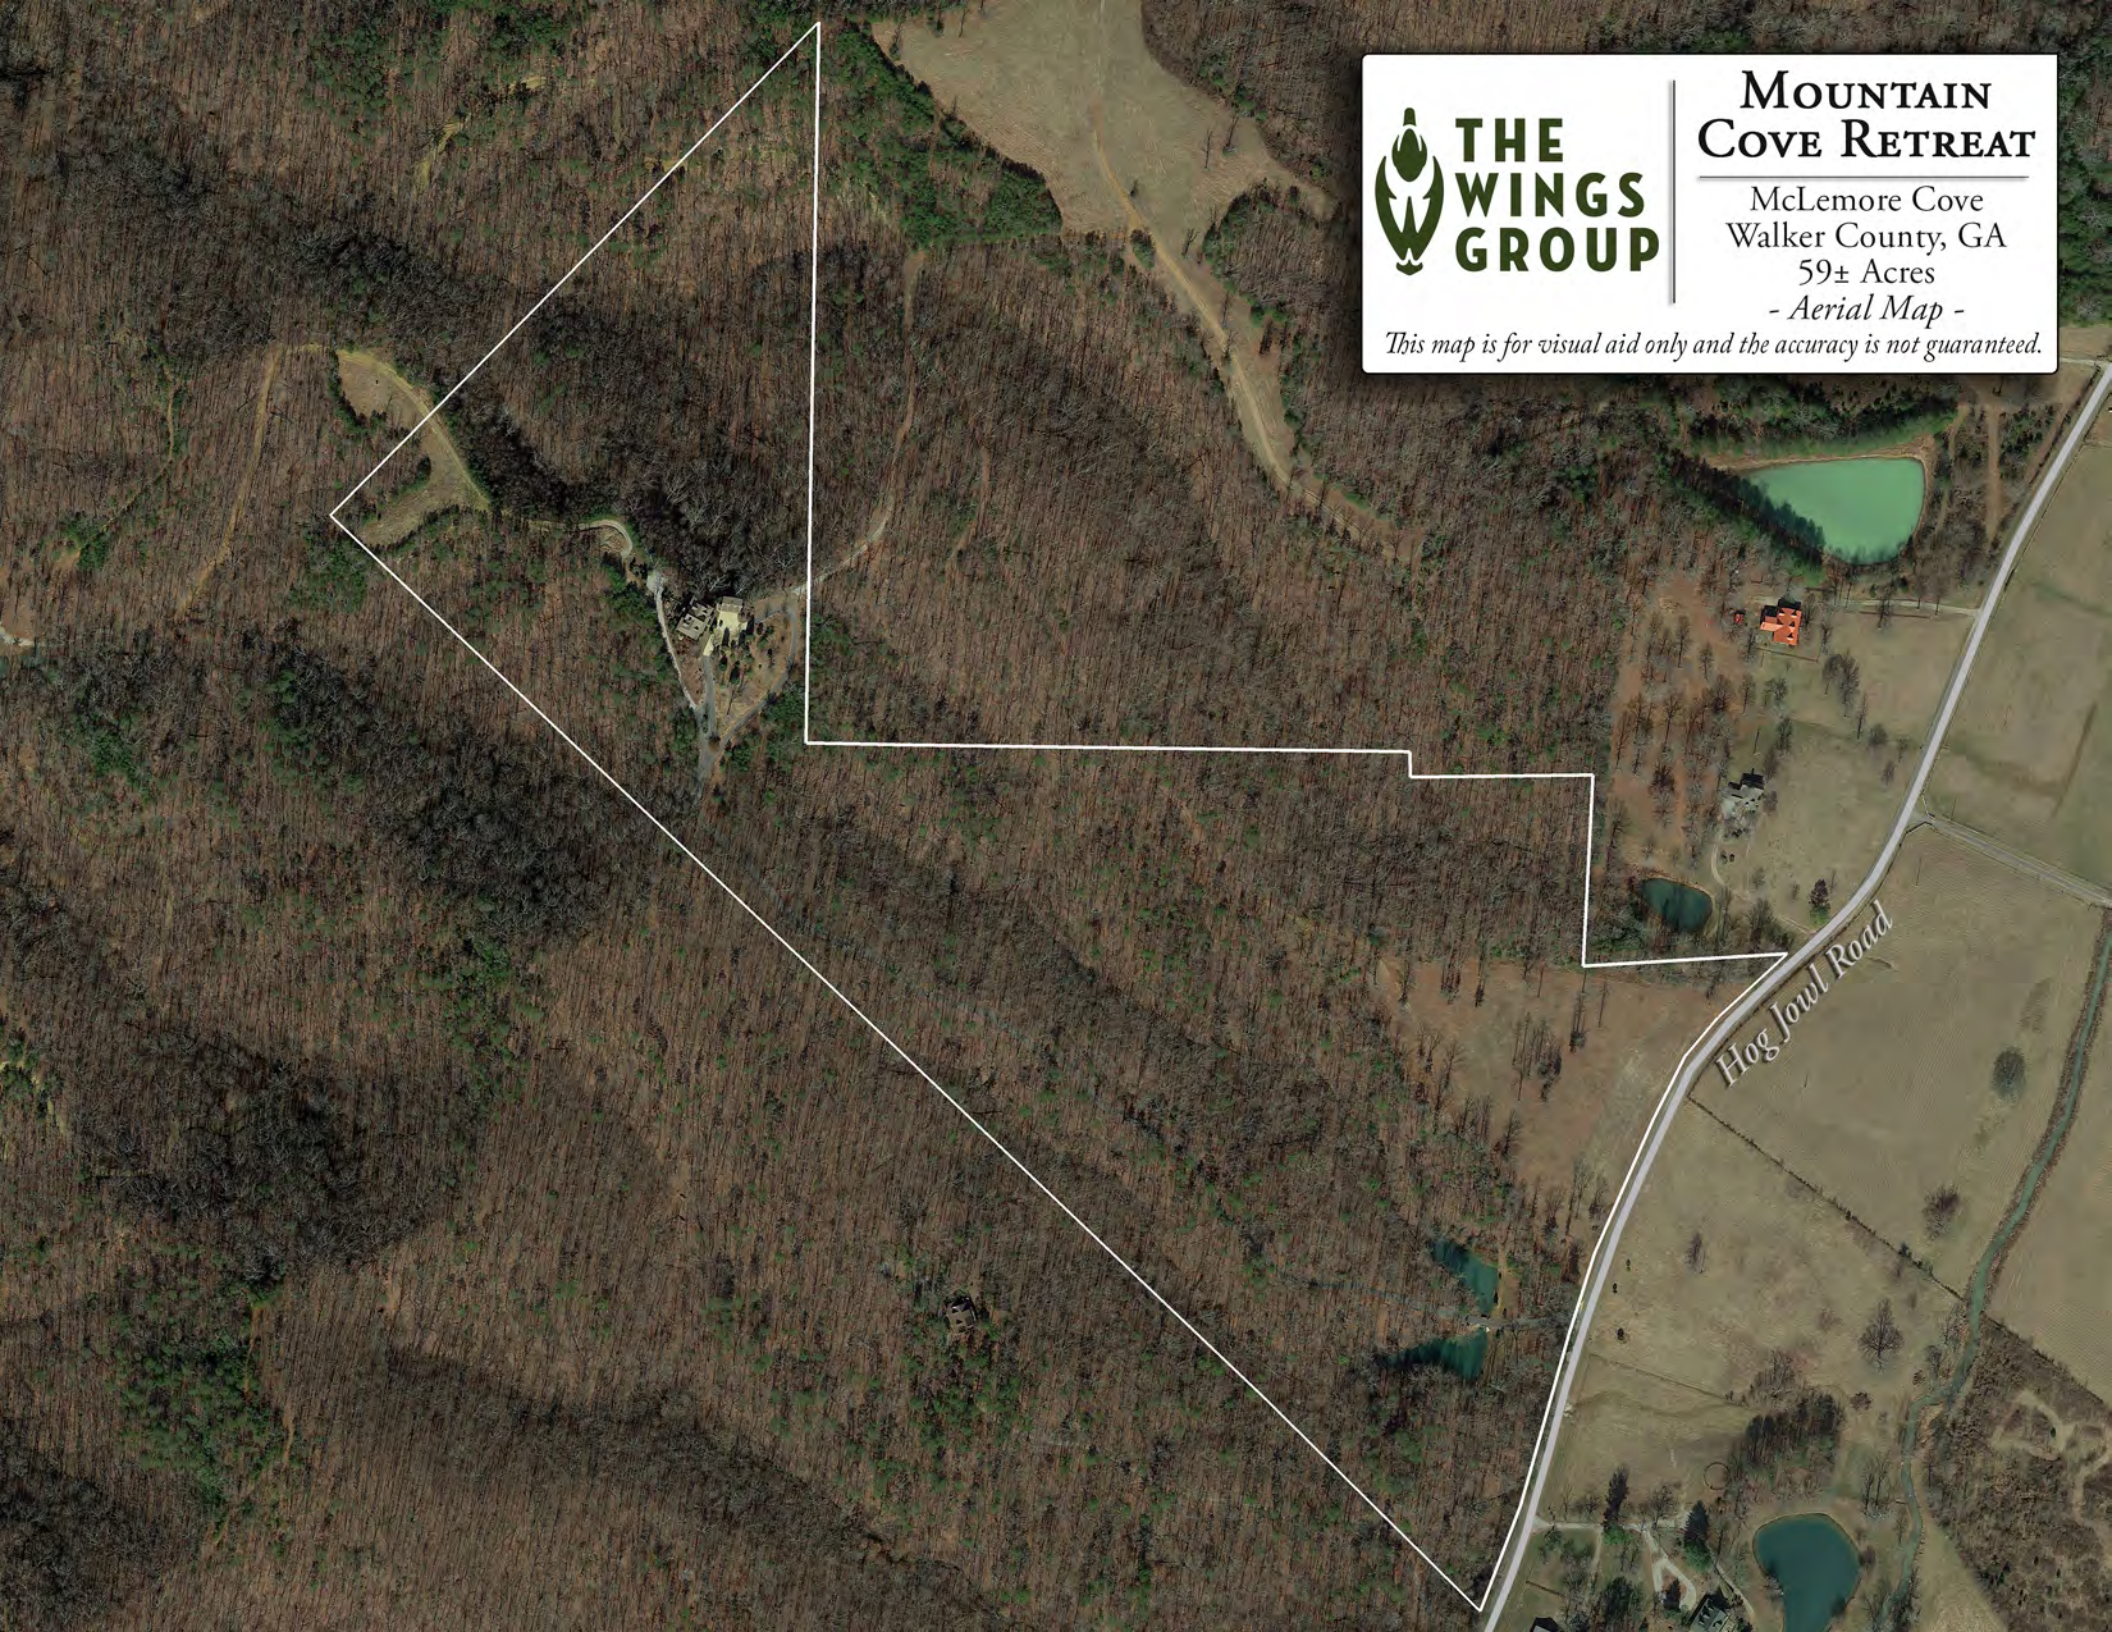

MOUNTAIN COVE RETREAT

McLemore Cove
Walker County, GA

59± Acres

- Aerial Map -

This map is for visual aid only and the accuracy is not guaranteed.

Hog Jowl Road

*Shankle
Ridge*

1000

1200

1000

Hog Jowl Road

**MOUNTAIN
COVE RETREAT**

McLemore Cove
Walker County, GA
59± Acres
- Topo Map -

This map is for visual aid only and the accuracy is not guaranteed.

TN

Chattanooga

Chickamauga

McLemore Resort

MOUNTAIN COVE
RETREAT ★ Protected Lands

Huntsville

Mentone

AL

GA

**MOUNTAIN
COVE RETREAT**
McLemore Cove
Walker County, GA
59± Acres
- General Location Map -
This map is for visual aid only and the accuracy is not guaranteed.