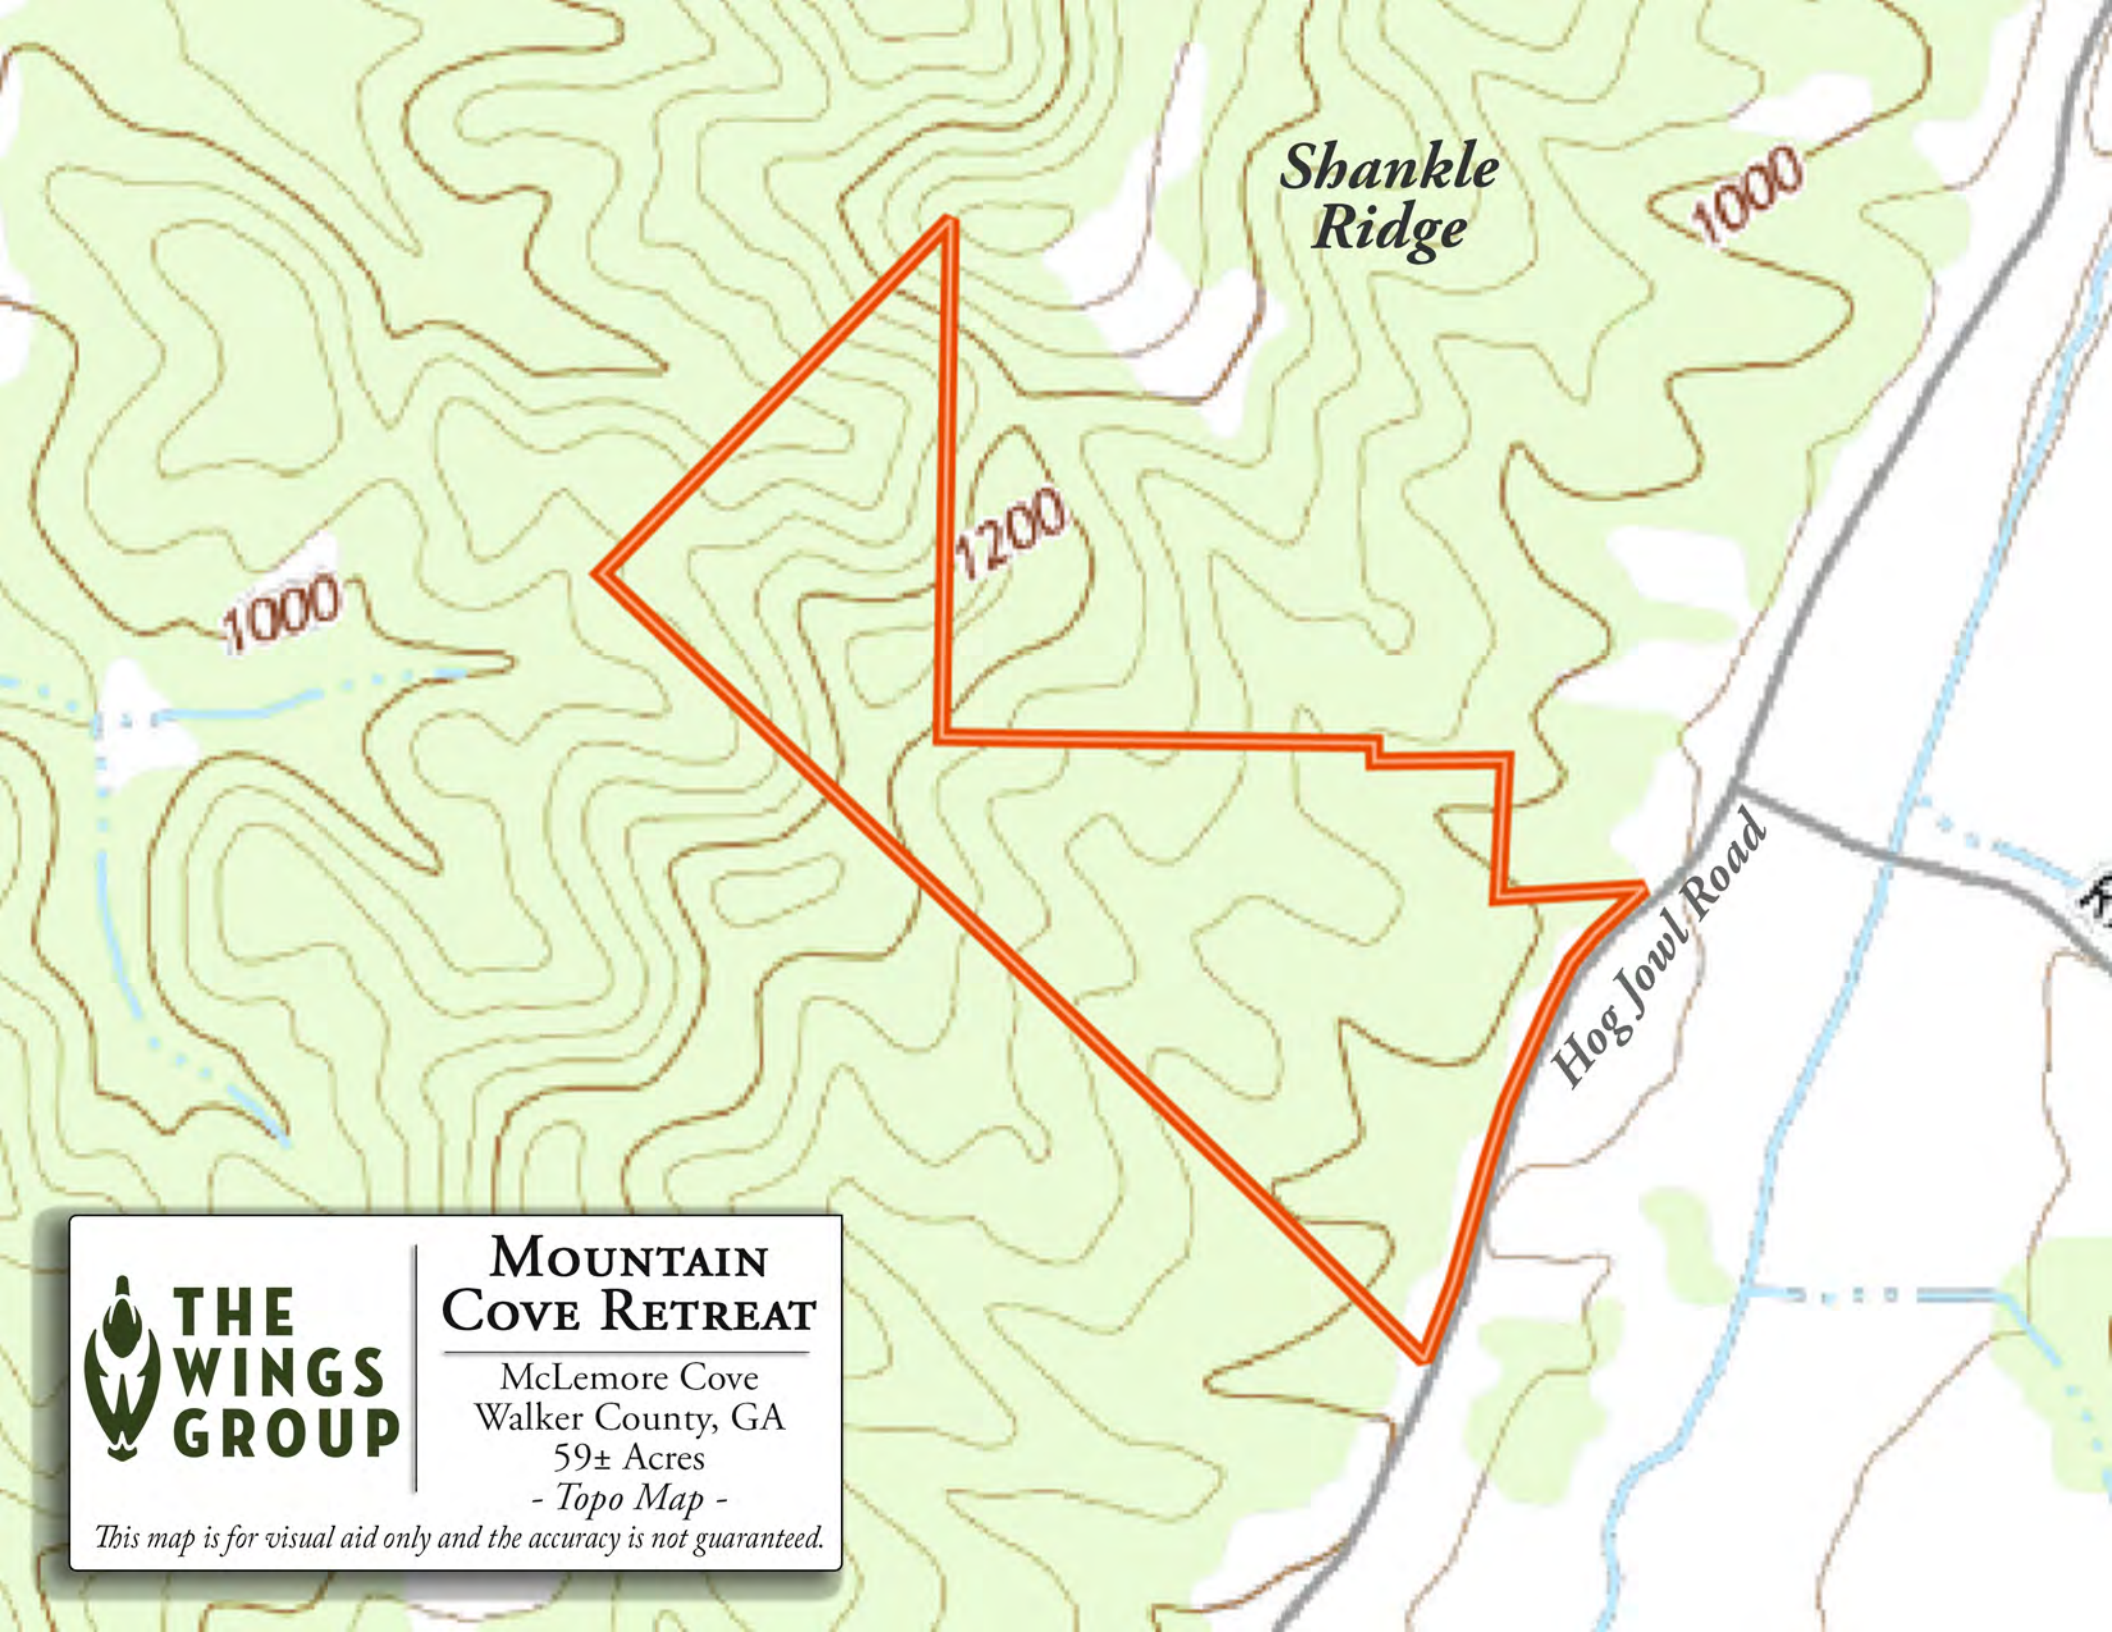

MOUNTAIN COVE RETREAT

McLemore Cove
Walker County, GA

59± Acres

- Aerial Map -

This map is for visual aid only and the accuracy is not guaranteed.

Hog Jowl Road

*Shankle
Ridge*

1000

1200

1000

Hog Jowl Road

**MOUNTAIN
COVE RETREAT**

McLemore Cove
Walker County, GA
59± Acres
- Topo Map -

This map is for visual aid only and the accuracy is not guaranteed.

TN

Chattanooga

Chickamauga

McLemore Resort

MOUNTAIN COVE
RETREAT ★ Protected Lands

Huntsville

Mentone

AL

GA

**MOUNTAIN
COVE RETREAT**
McLemore Cove
Walker County, GA
59± Acres
- General Location Map -
This map is for visual aid only and the accuracy is not guaranteed.