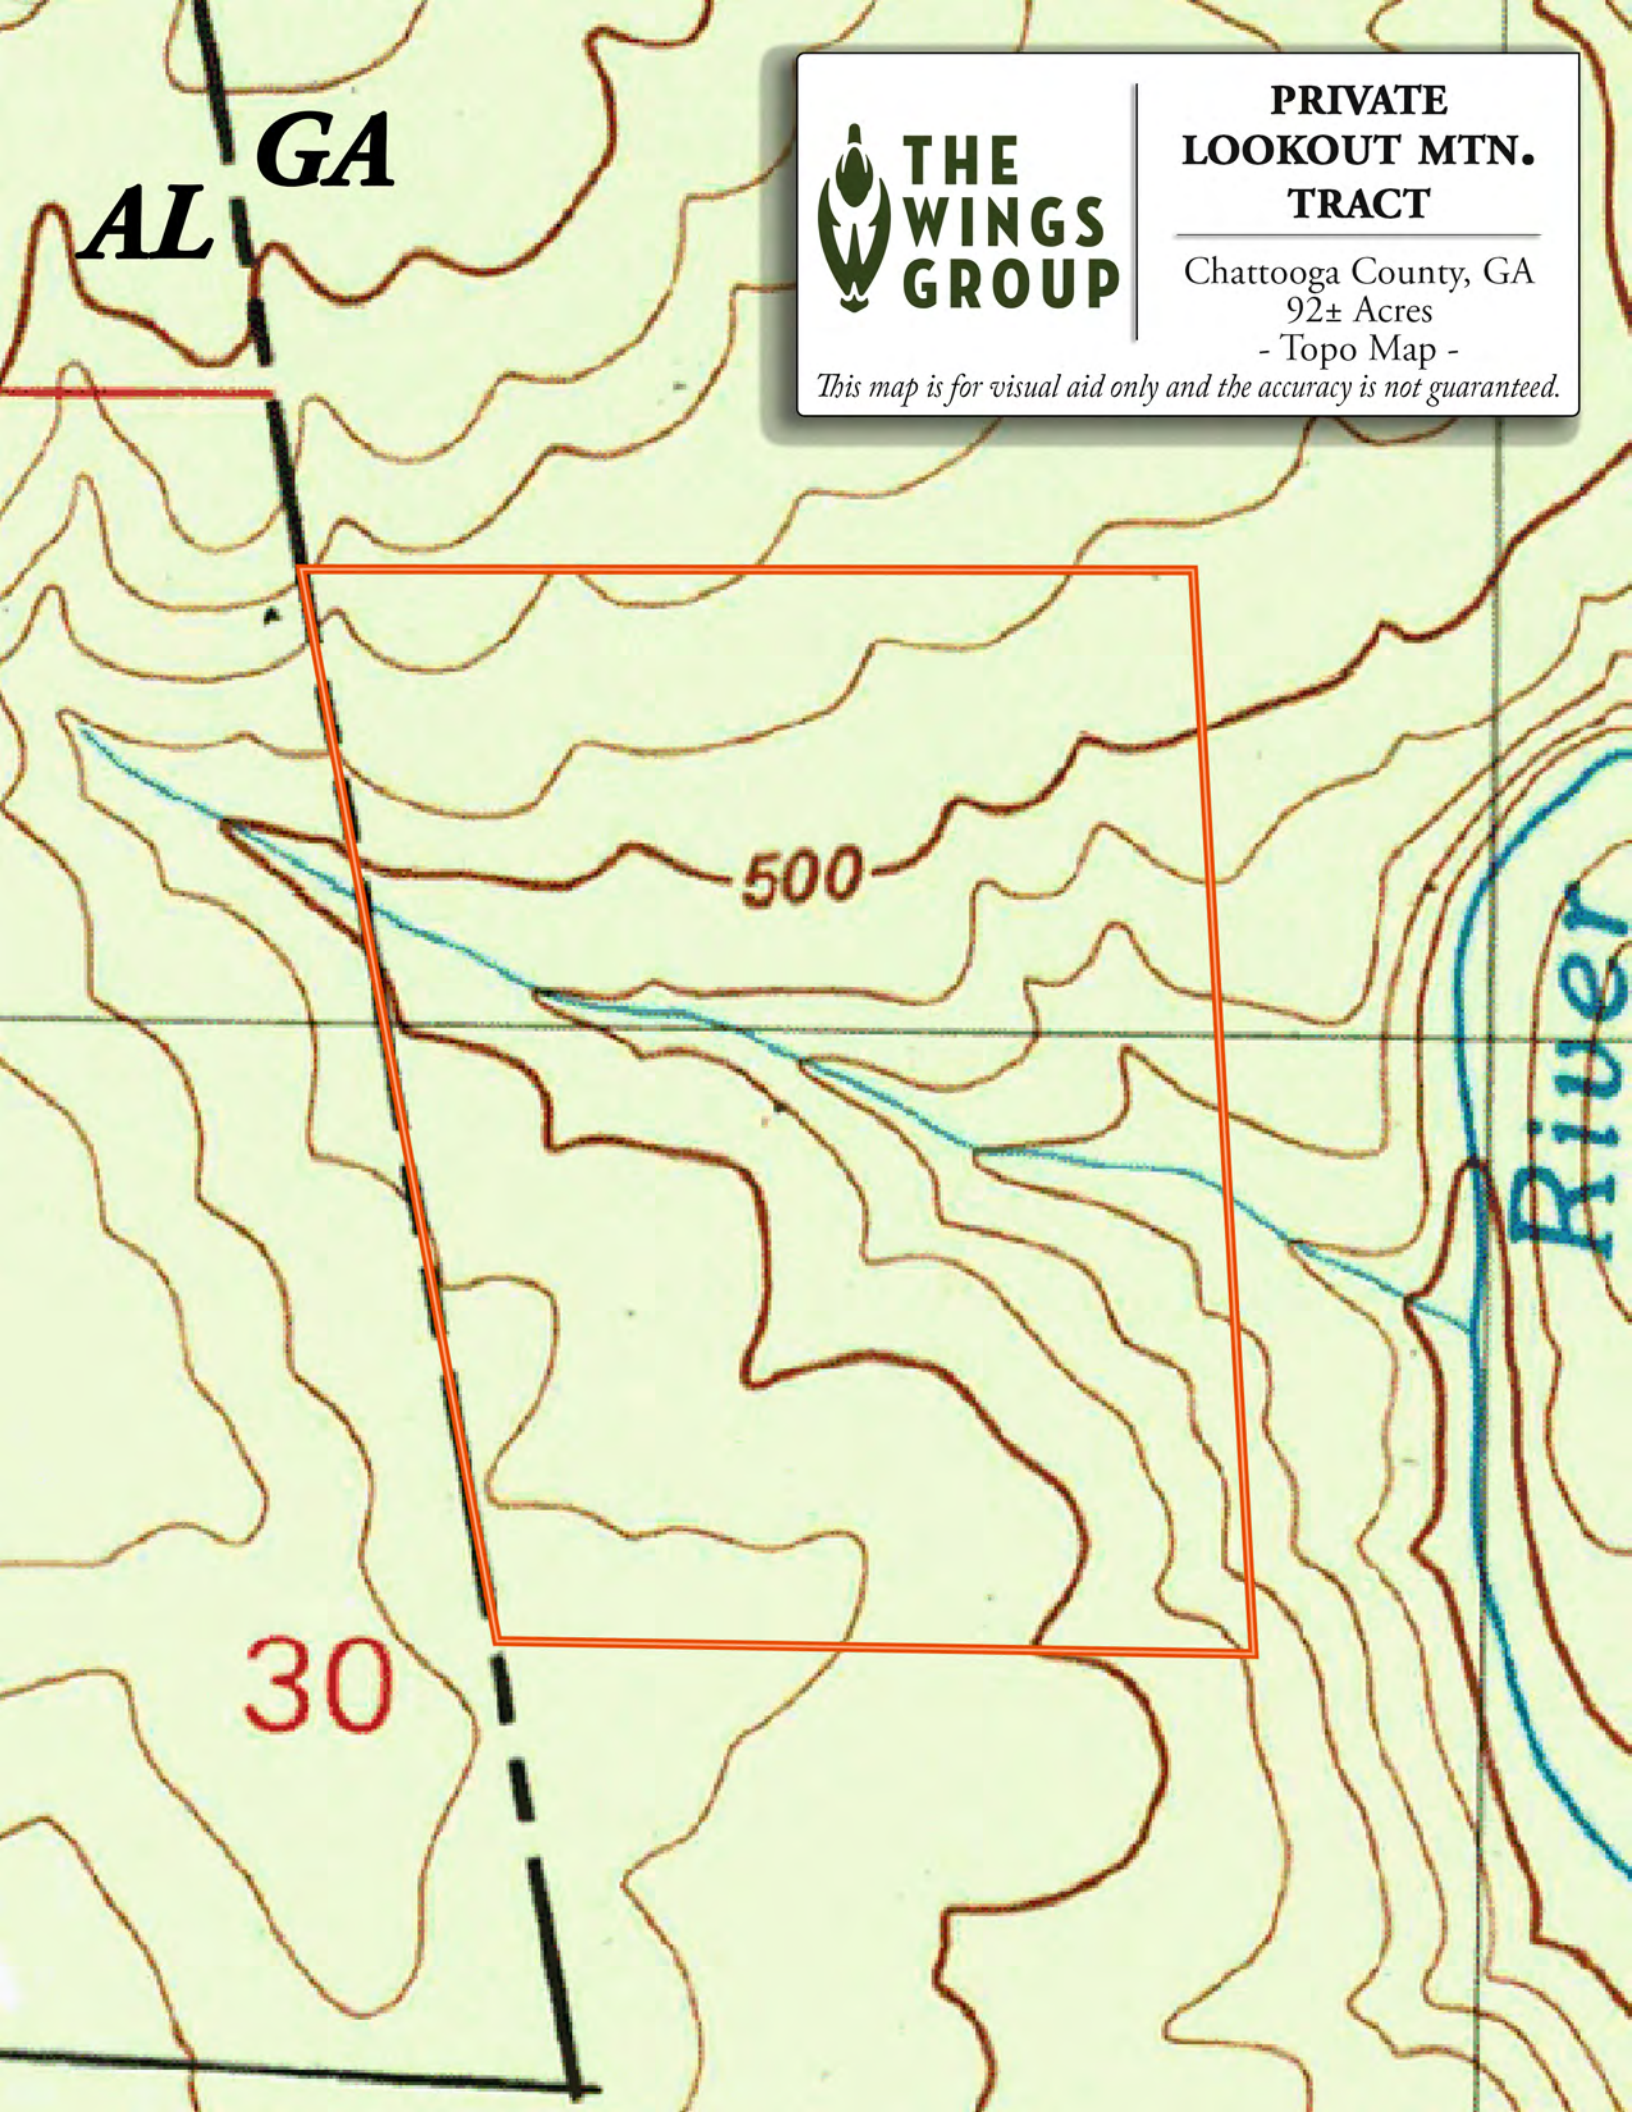

AL
GA

SEASONAL CREEK

MIDDLE FORK LITTLE RIVER

**PRIVATE
LOOKOUT MTN.
TRACT**

Chattooga County, GA
92± Acres
- Aerial Map -

This map is for visual aid only and the accuracy is not guaranteed.

AL GA

**PRIVATE
LOOKOUT MTN.
TRACT**

Chattooga County, GA
92± Acres
- Topo Map -

This map is for visual aid only and the accuracy is not guaranteed.

TN

CHATTANOOGA

HUNTSVILLE

 PRIVATE
LOOKOUT MTN.
TRACT

AL

ROME

This map is for visual aid only and the accuracy is not guaranteed.

ATLANTA