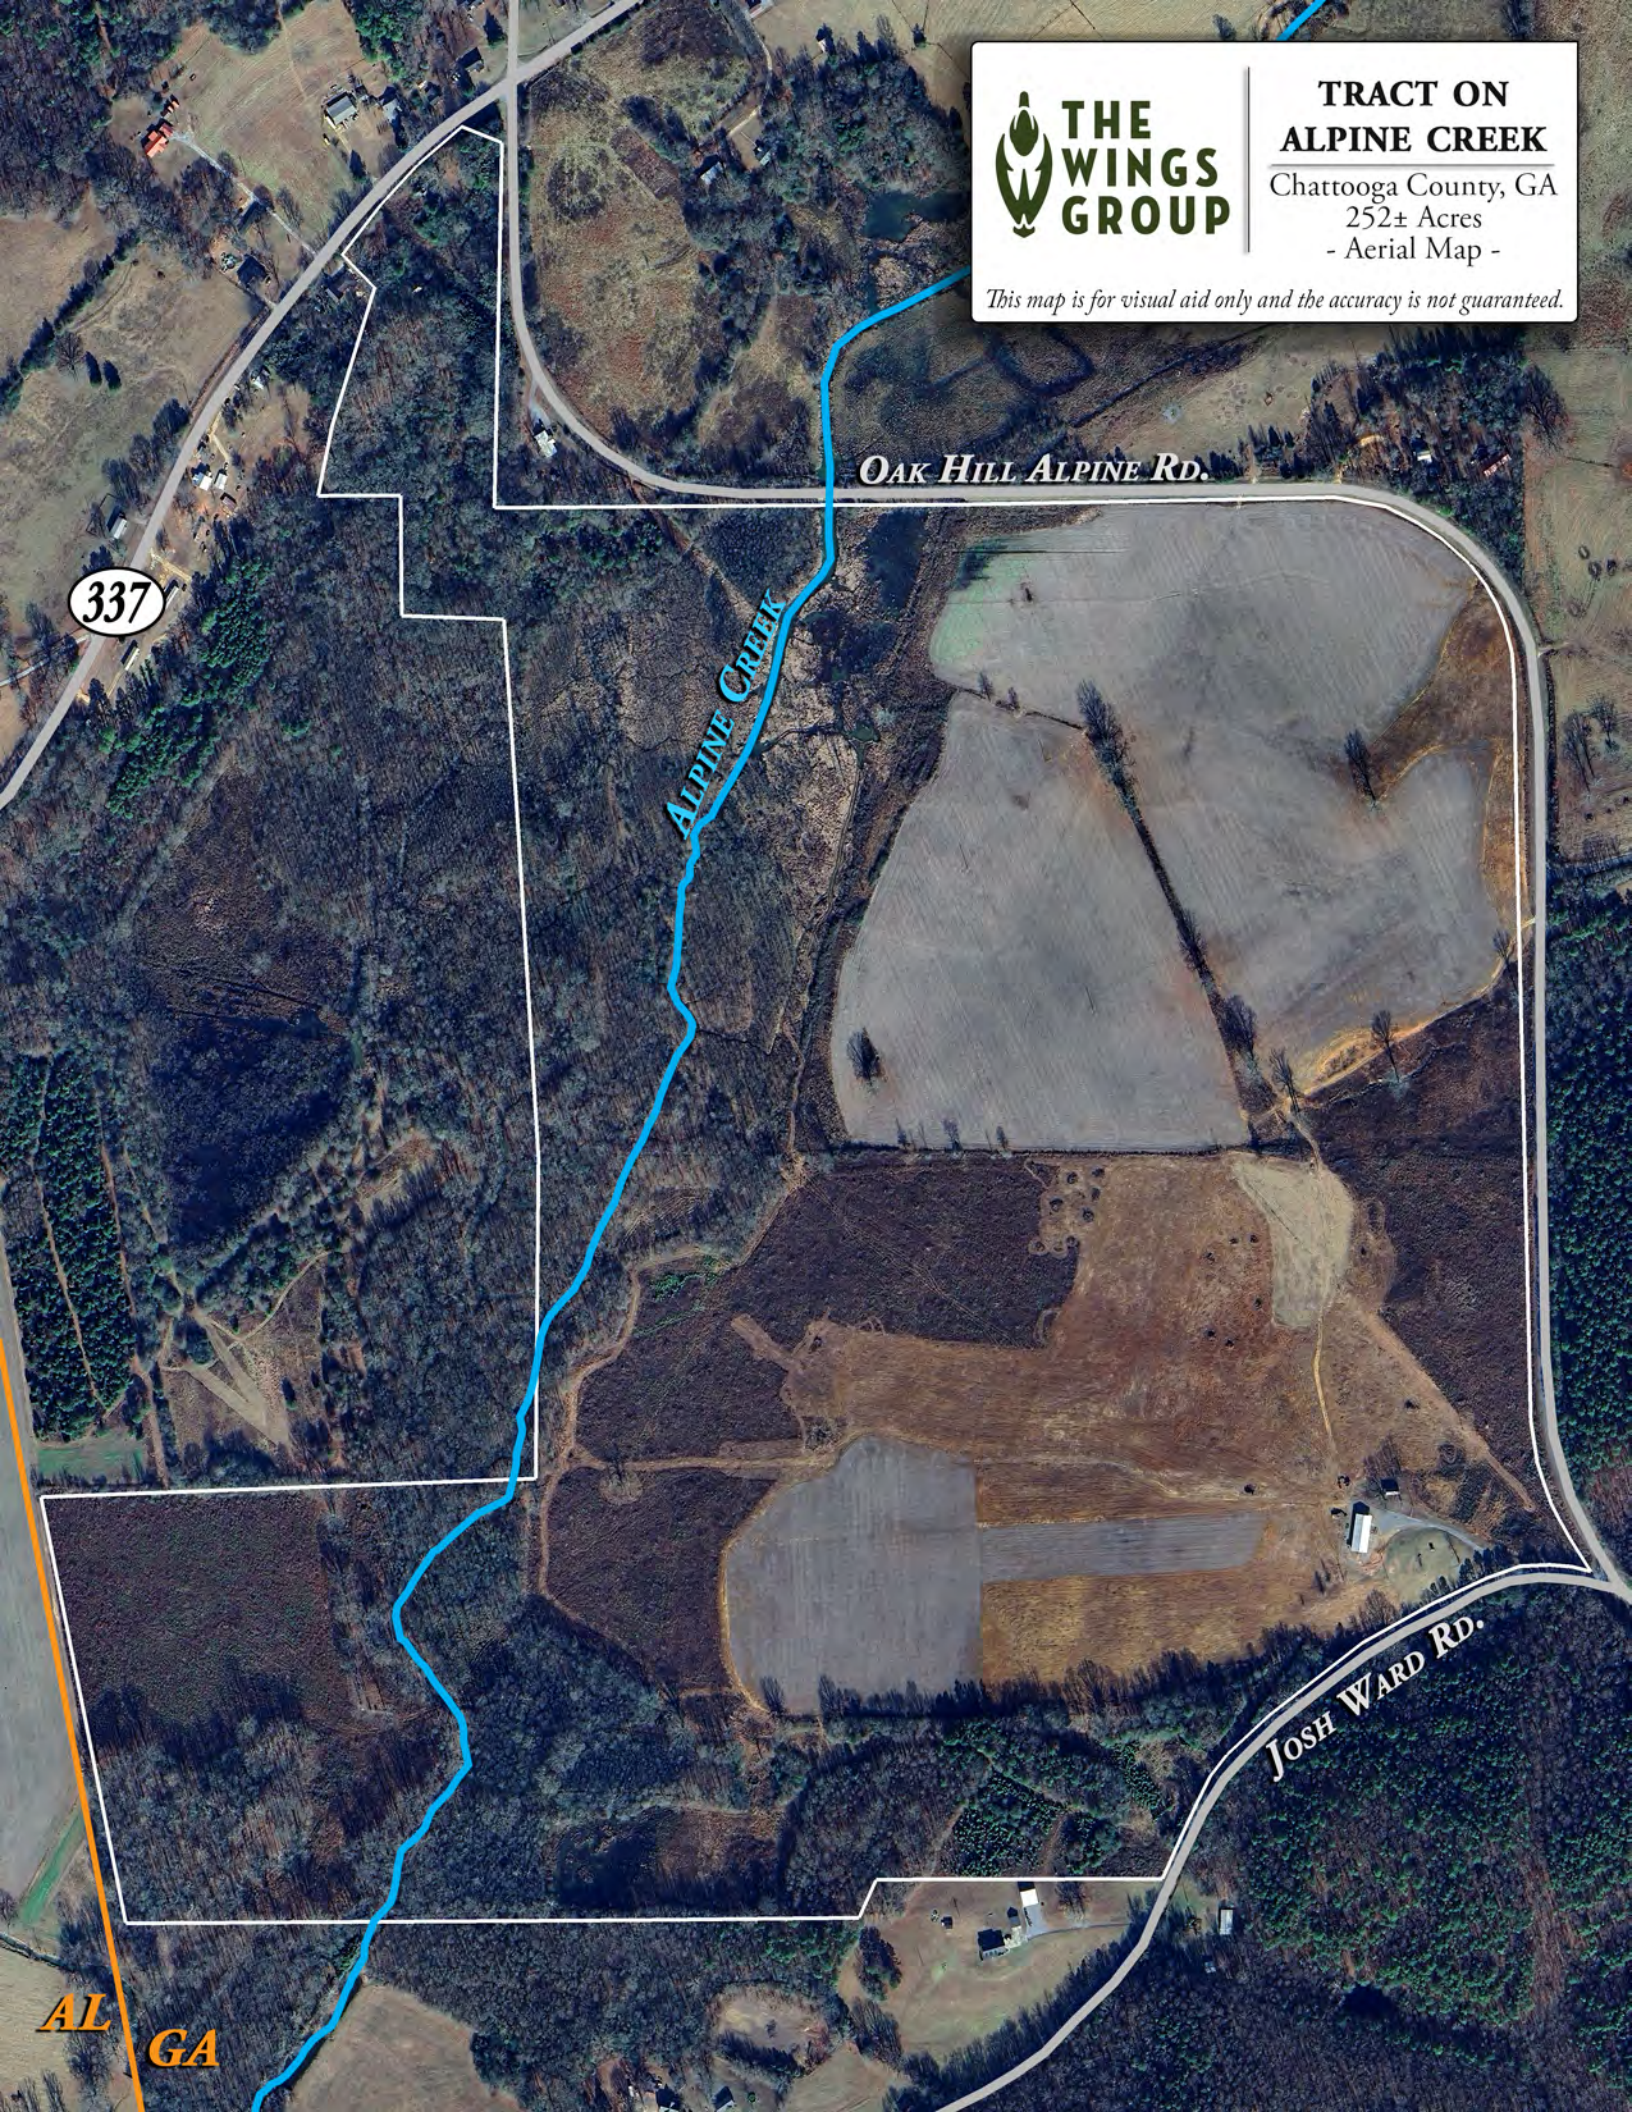

**TRACT ON
ALPINE CREEK**

Chattooga County, GA
252± Acres
- Aerial Map -

This map is for visual aid only and the accuracy is not guaranteed.

OAK HILL ALPINE RD.

ALPINE CREEK

337

JOSH WARD RD.

AL
GA

**TRACT ON
ALPINE CREEK**
Chattooga County, GA
252± Acres
- Topo Map -

This map is for visual aid only and the accuracy is not guaranteed.

TN

CHATTANOOGA

HUNTSVILLE

AL

ALPINE CREEK TRACT

ROME