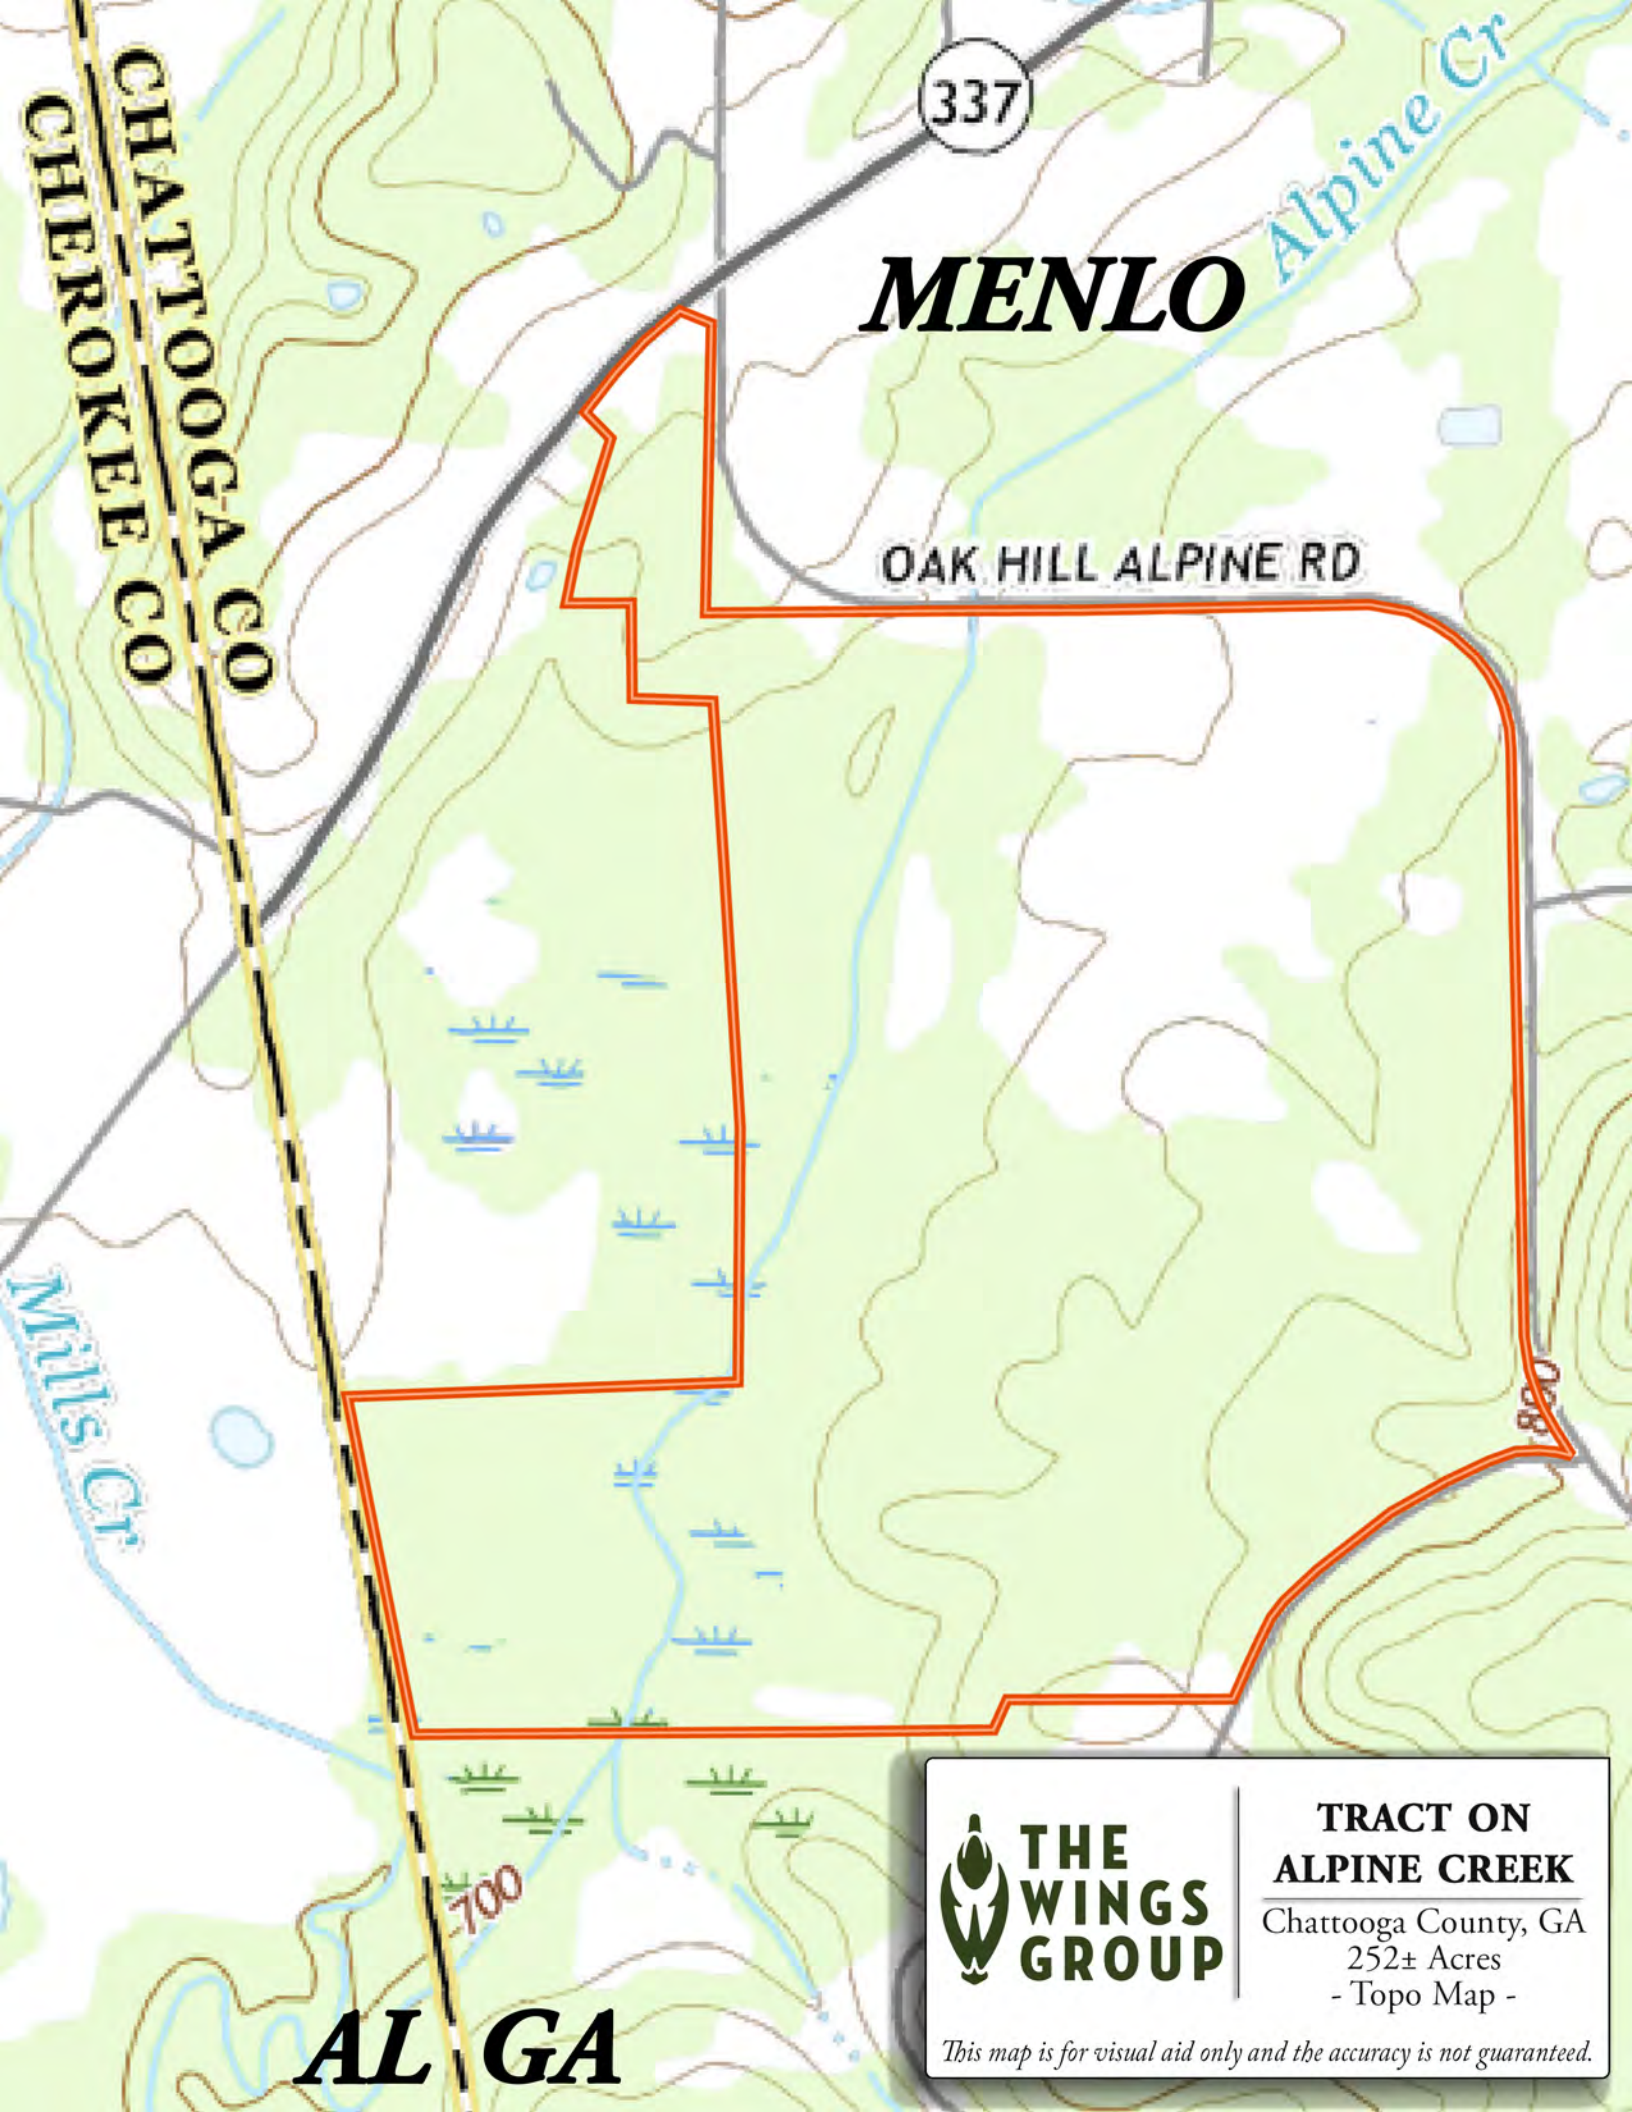

**TRACT ON
ALPINE CREEK**

Chattooga County, GA
252± Acres
- Aerial Map -

This map is for visual aid only and the accuracy is not guaranteed.

OAK HILL ALPINE RD.

ALPINE CREEK

337

JOSH WARD RD.

AL
GA

**TRACT ON
ALPINE CREEK**
Chattooga County, GA
252± Acres
- Topo Map -

This map is for visual aid only and the accuracy is not guaranteed.

TN

CHATTANOOGA

HUNTSVILLE

AL

ALPINE CREEK TRACT

ROME

Chattooga County, GA
252± Acres
- General Local Map -

This map is for visual aid only and the accuracy is not guaranteed.