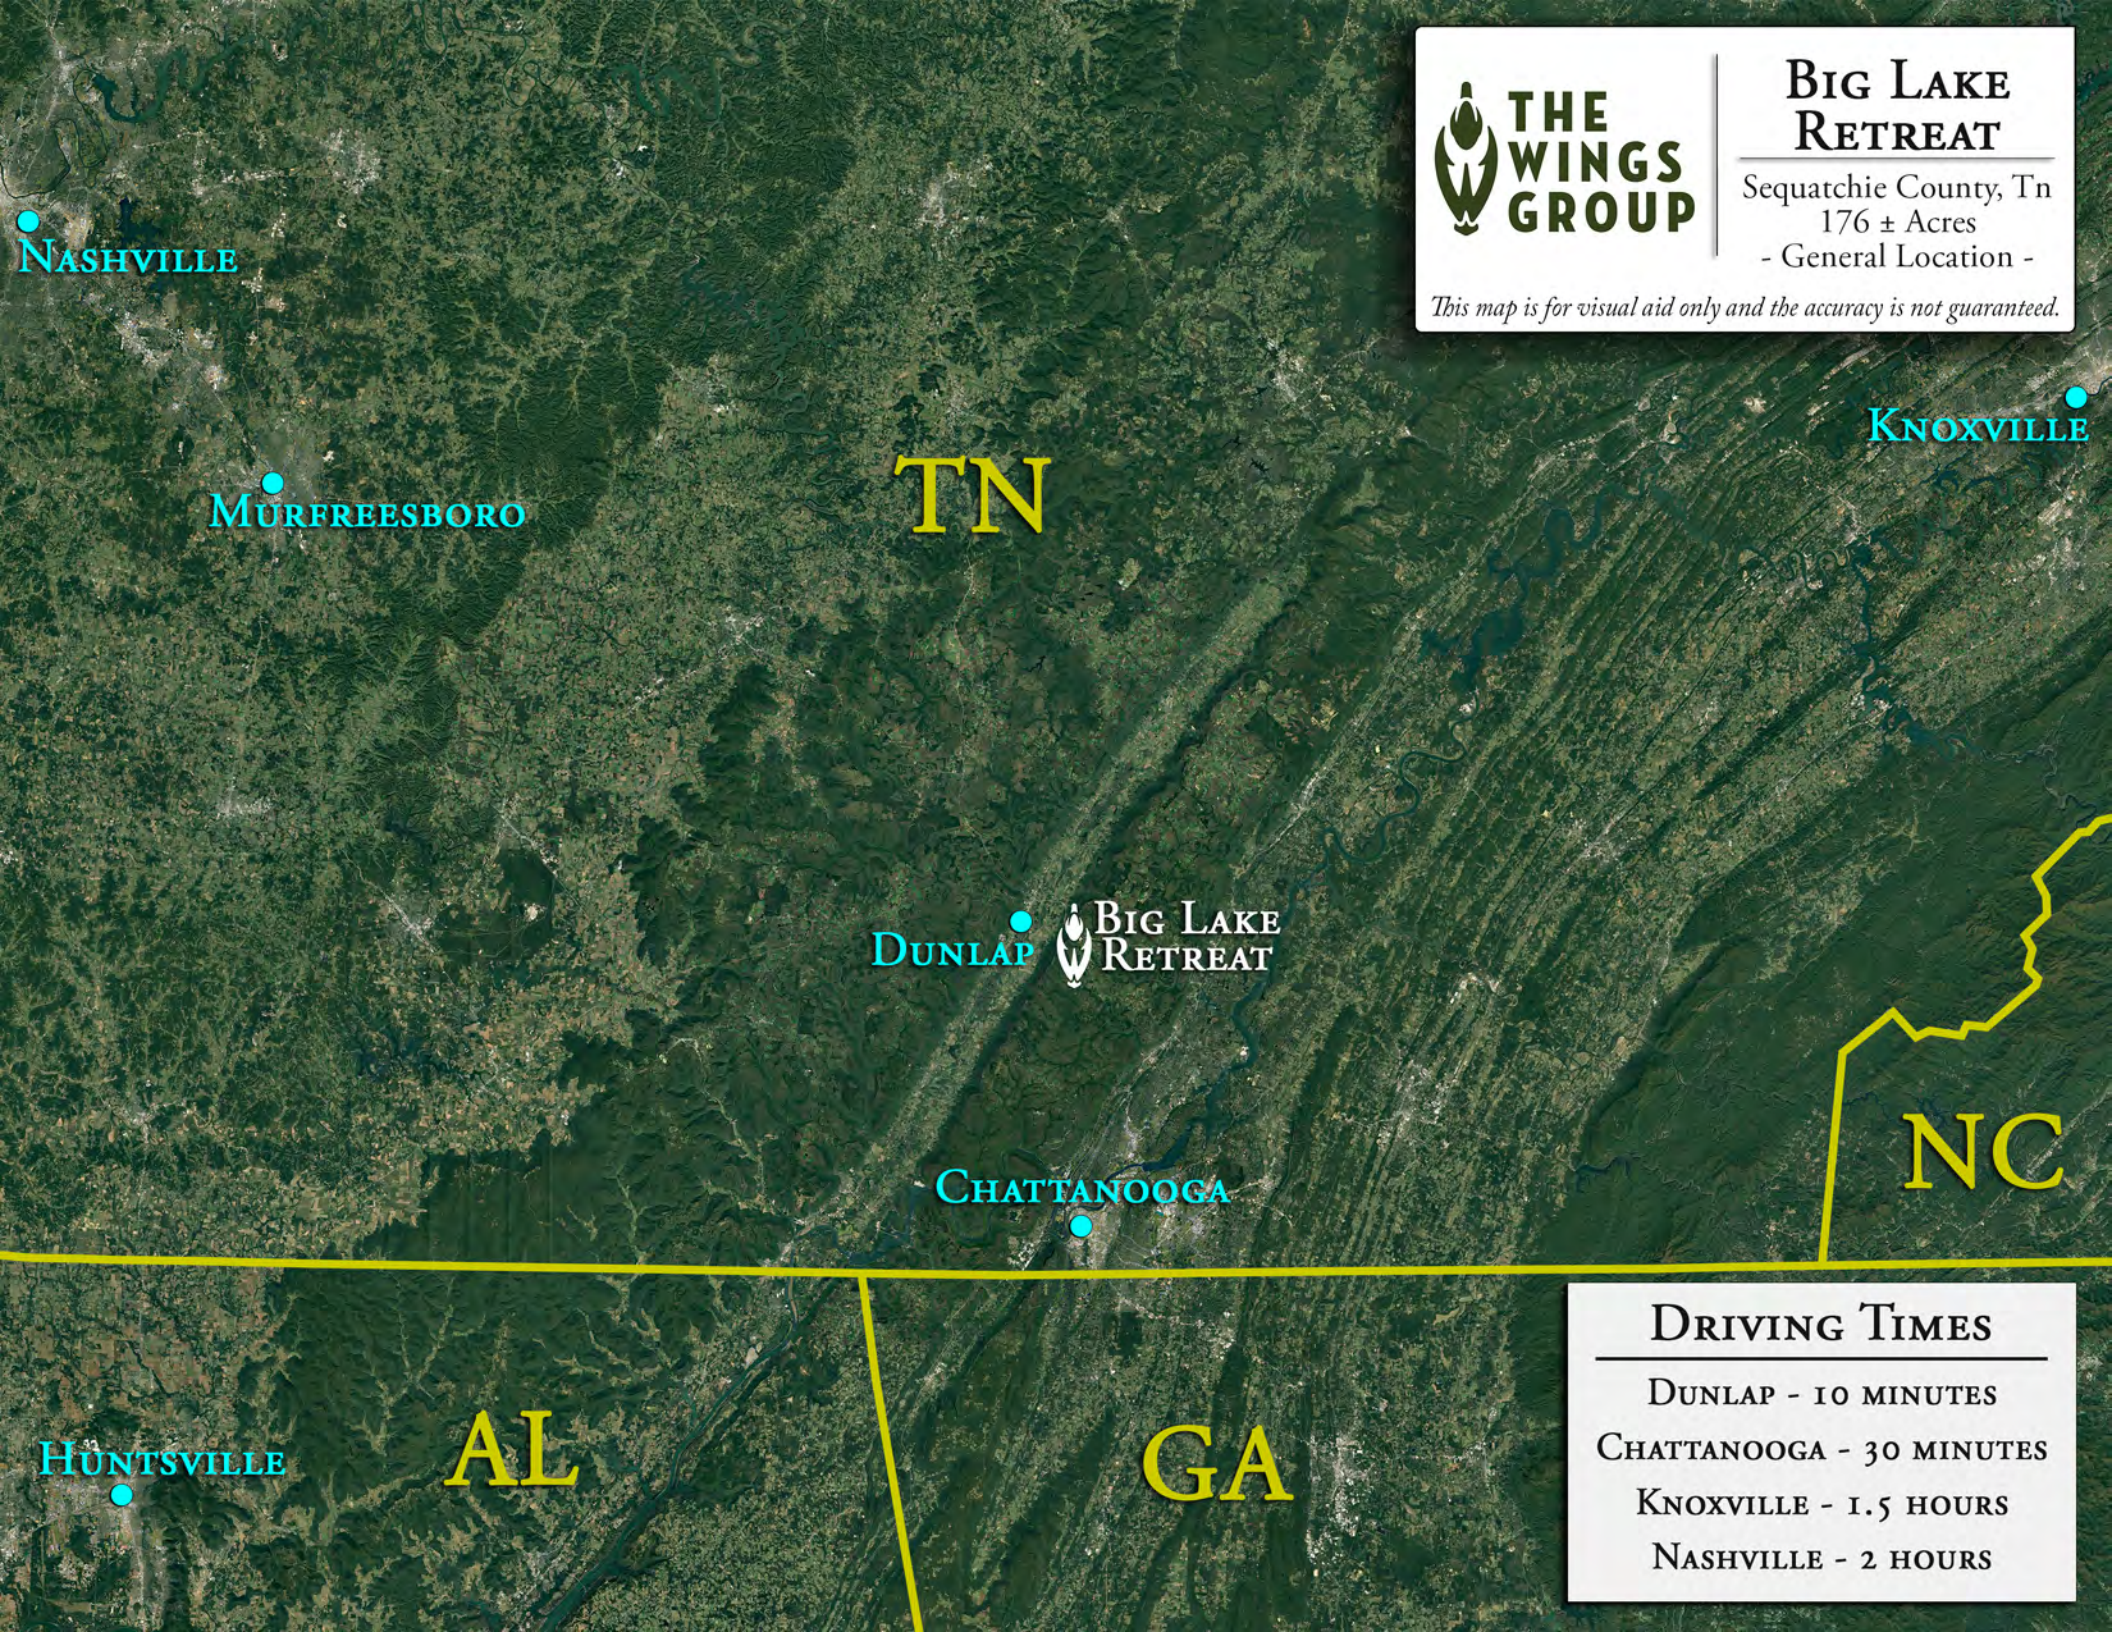

# BIG LAKE RETREAT

Sequatchie County, Tn  
176 ± Acres  
- Aerial Map -

*This map is for visual aid only and the accuracy is not guaranteed.*

*Window Rock Rd.*

*Big Lake Drive*

*Henson Gap Road*

*Back Entrance*

# BIG LAKE RETREAT

Sequatchie County, Tn  
176 ± Acres  
- Topo Map -

*This map is for visual aid only and the accuracy is not guaranteed.*

## BIG LAKE RETREAT

Sequatchie County, Tn  
176 ± Acres  
- General Location -

*This map is for visual aid only and the accuracy is not guaranteed.*

TN

KNOXVILLE

MURFREESBORO

NASHVILLE

DUNLAP  BIG LAKE  
RETREAT

### DRIVING TIMES

DUNLAP - 10 MINUTES

CHATTANOOGA - 30 MINUTES

KNOXVILLE - 1.5 HOURS

NASHVILLE - 2 HOURS