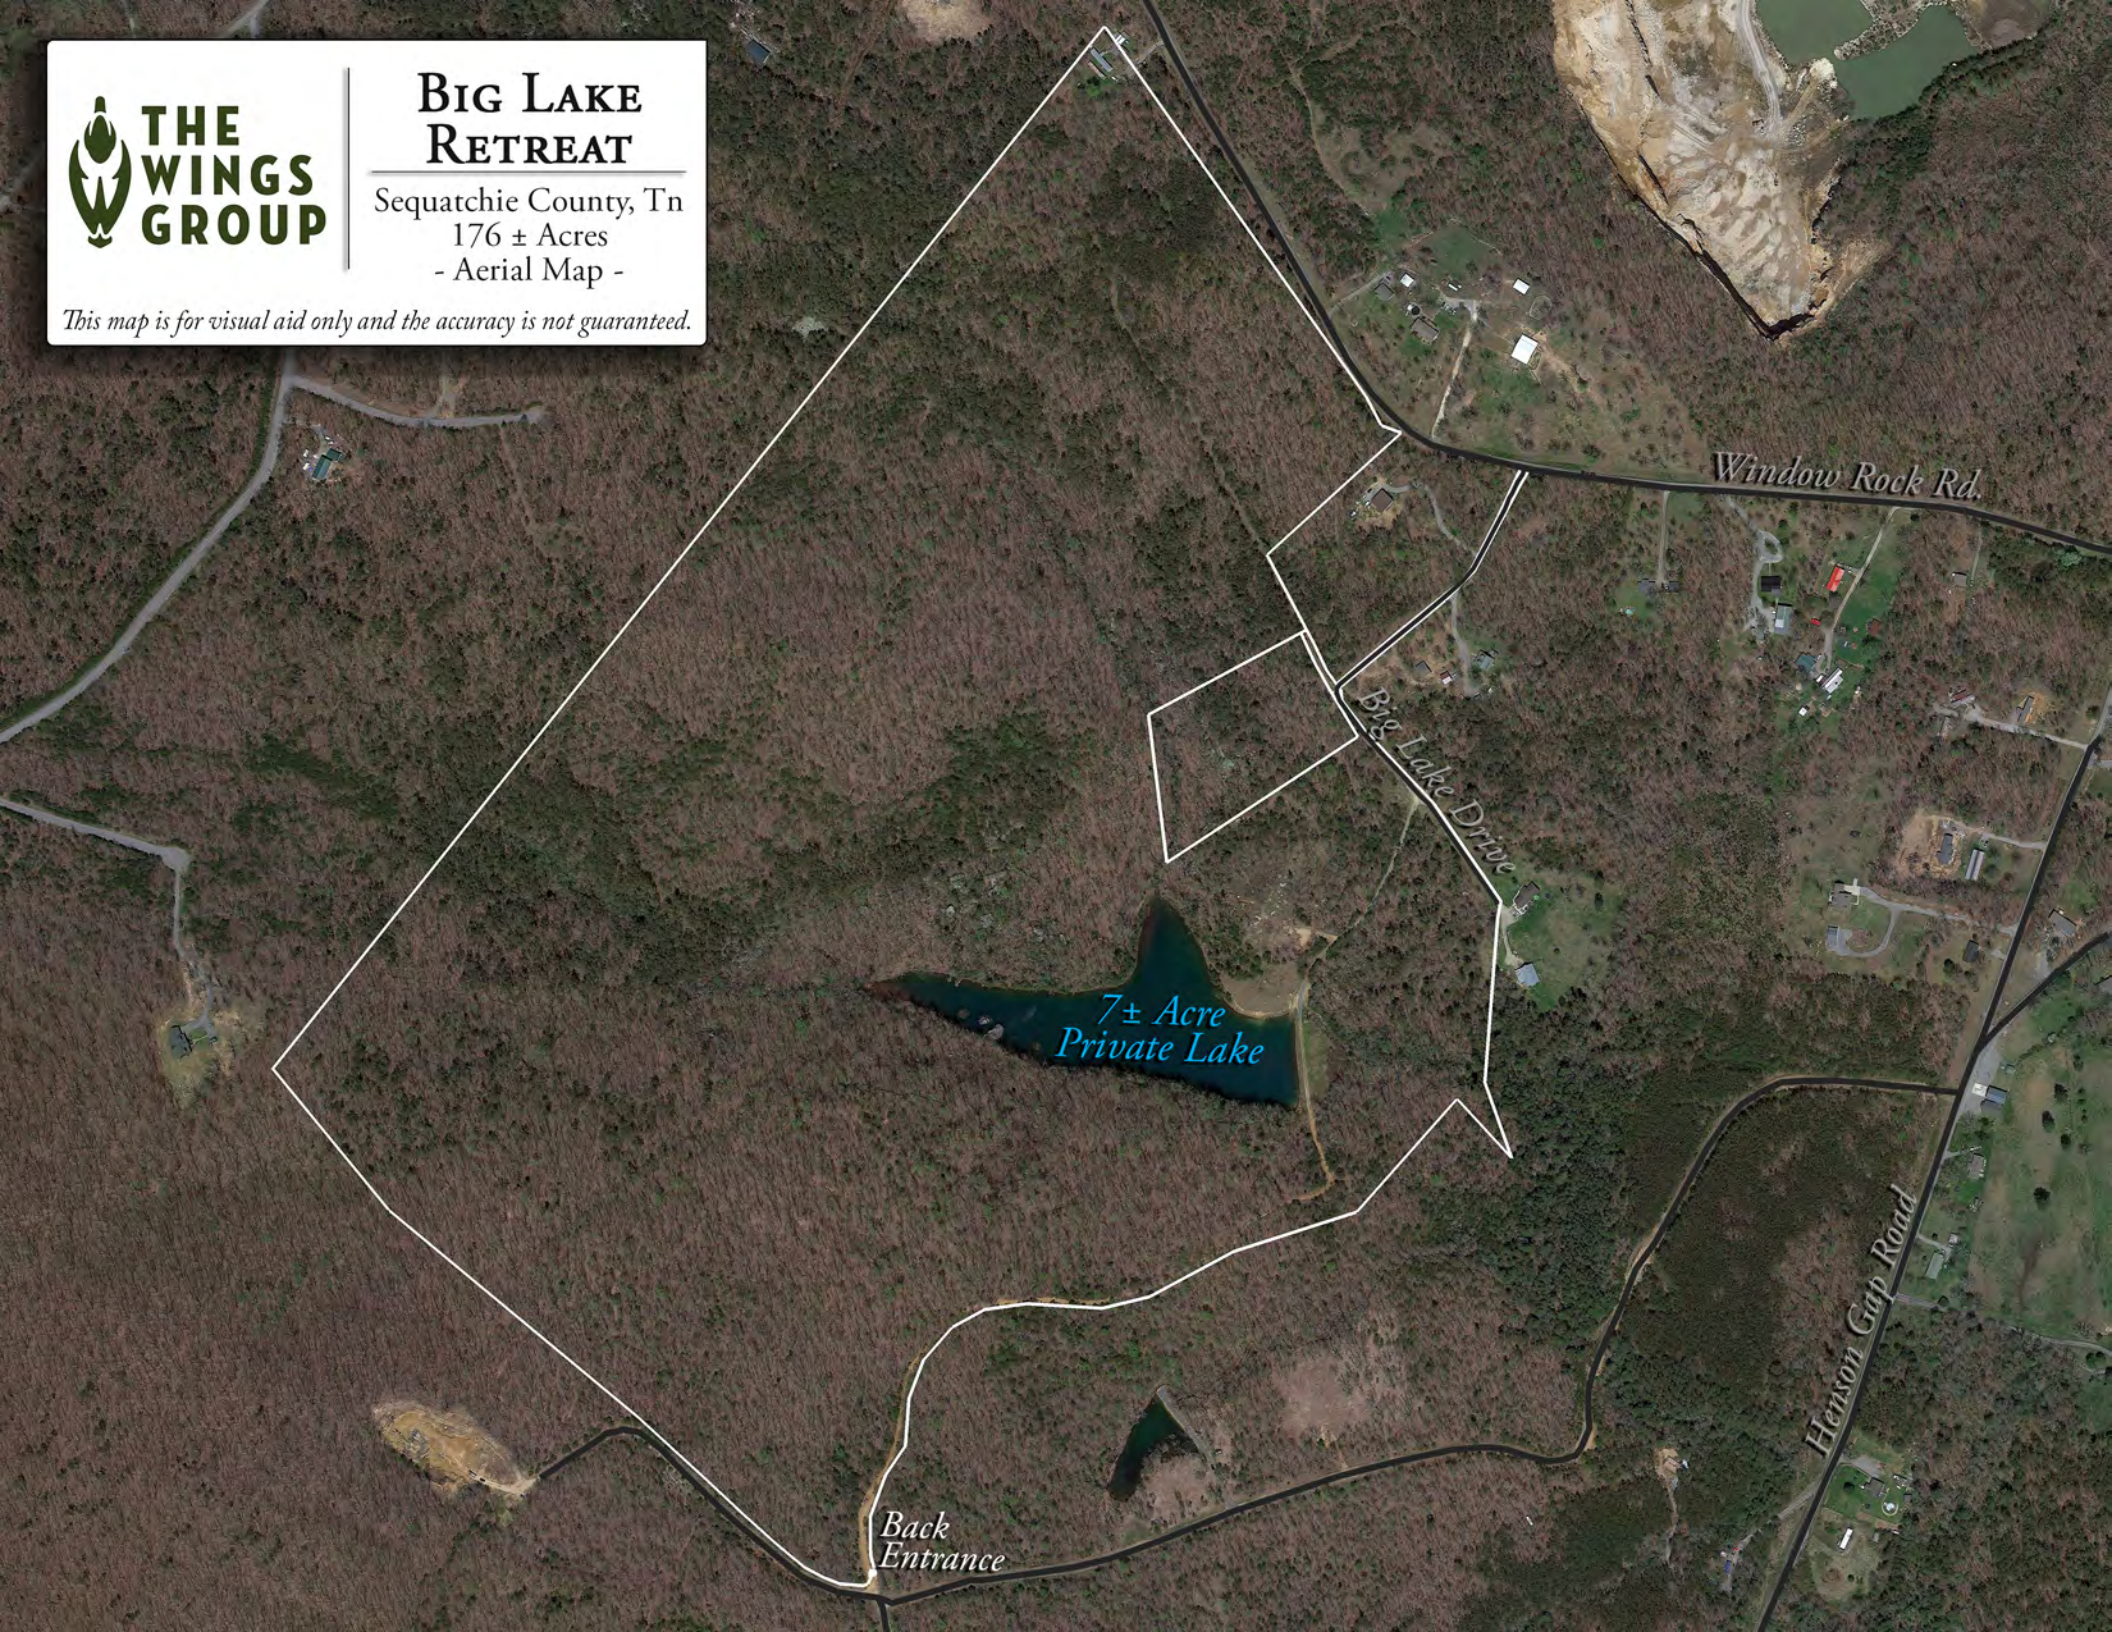

# BIG LAKE RETREAT

Sequatchie County, Tn  
176 ± Acres  
- Aerial Map -

*This map is for visual aid only and the accuracy is not guaranteed.*

*Window Rock Rd.*

*Big Lake Drive*

*Henson Gap Road*

*Back Entrance*

# BIG LAKE RETREAT

Sequatchie County, Tn  
176 ± Acres  
- Topo Map -

*This map is for visual aid only and the accuracy is not guaranteed.*

## BIG LAKE RETREAT

Sequatchie County, Tn  
176 ± Acres  
- General Location -

*This map is for visual aid only and the accuracy is not guaranteed.*

TN

KNOXVILLE

MURFREESBORO

NASHVILLE

DUNLAP  BIG LAKE  
RETREAT

### DRIVING TIMES

DUNLAP - 10 MINUTES

CHATTANOOGA - 30 MINUTES

KNOXVILLE - 1.5 HOURS

NASHVILLE - 2 HOURS