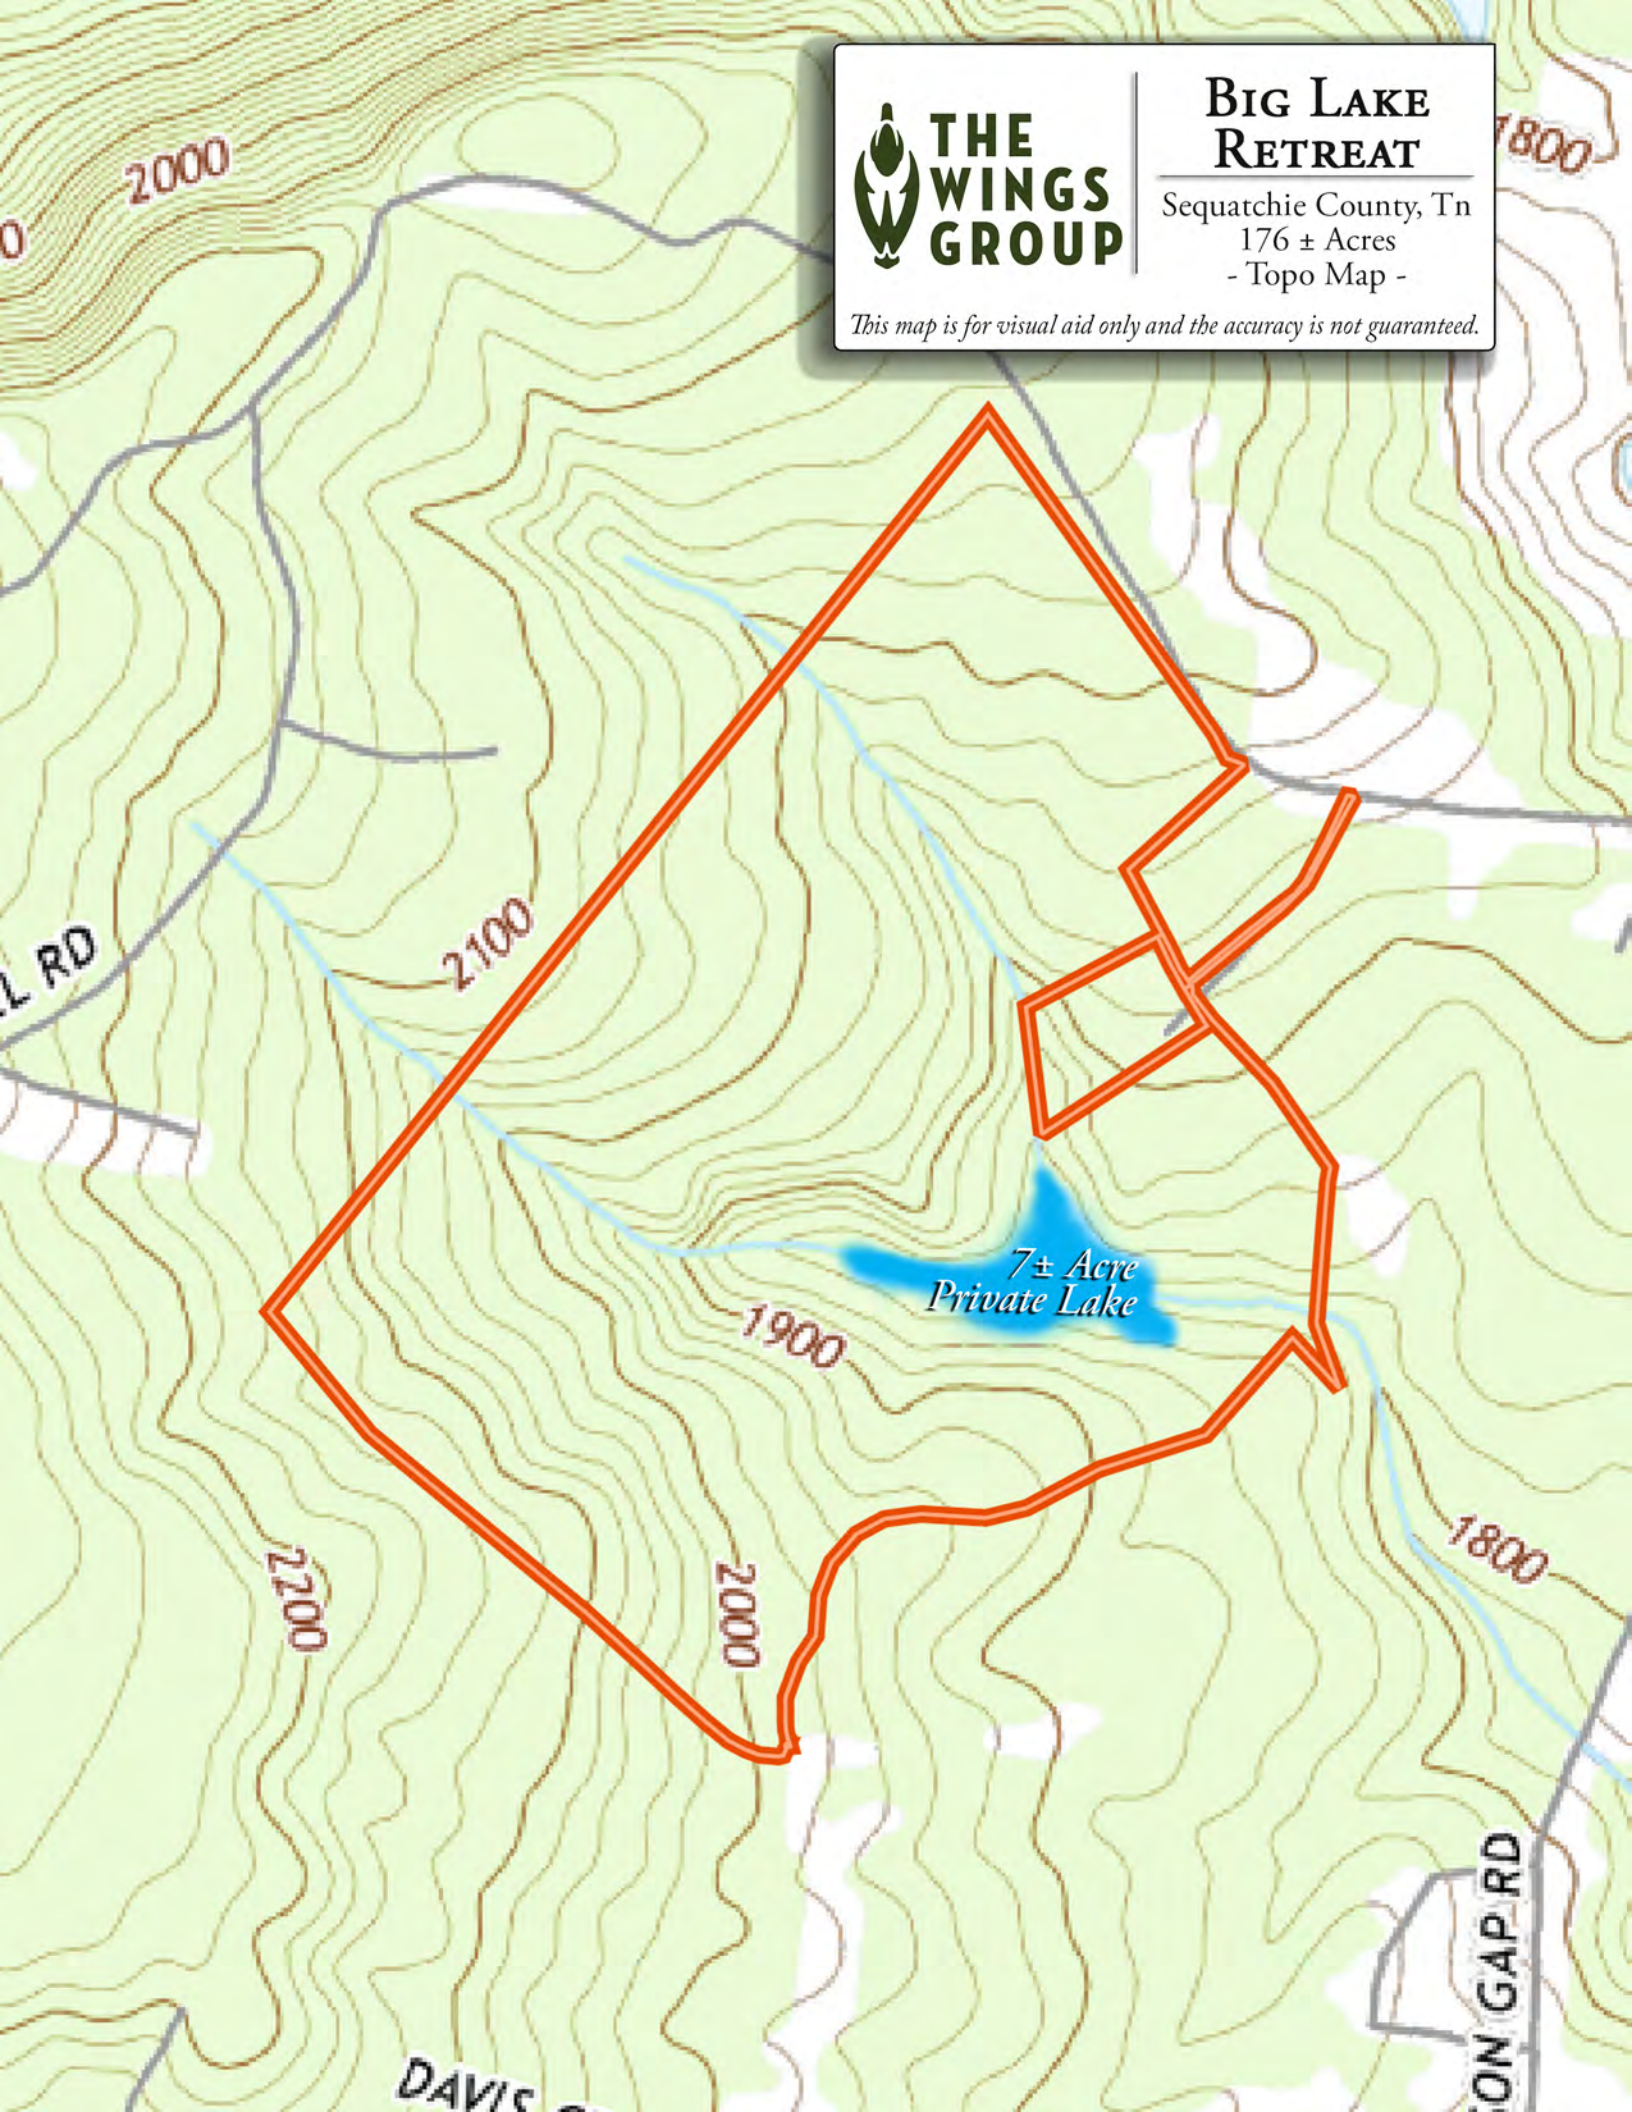

# BIG LAKE RETREAT

Sequatchie County, Tn  
176 ± Acres  
- Aerial Map -

*This map is for visual aid only and the accuracy is not guaranteed.*

*Window Rock Rd.*

*Big Lake Drive*

*Henson Gap Road*

*Back Entrance*

# BIG LAKE RETREAT

Sequatchie County, Tn  
176 ± Acres  
- Topo Map -

*This map is for visual aid only and the accuracy is not guaranteed.*

## BIG LAKE RETREAT

Sequatchie County, Tn  
176 ± Acres  
- General Location -

*This map is for visual aid only and the accuracy is not guaranteed.*

TN

KNOXVILLE

MURFREESBORO

NASHVILLE

DUNLAP  BIG LAKE  
RETREAT

### DRIVING TIMES

DUNLAP - 10 MINUTES

CHATTANOOGA - 30 MINUTES

KNOXVILLE - 1.5 HOURS

NASHVILLE - 2 HOURS