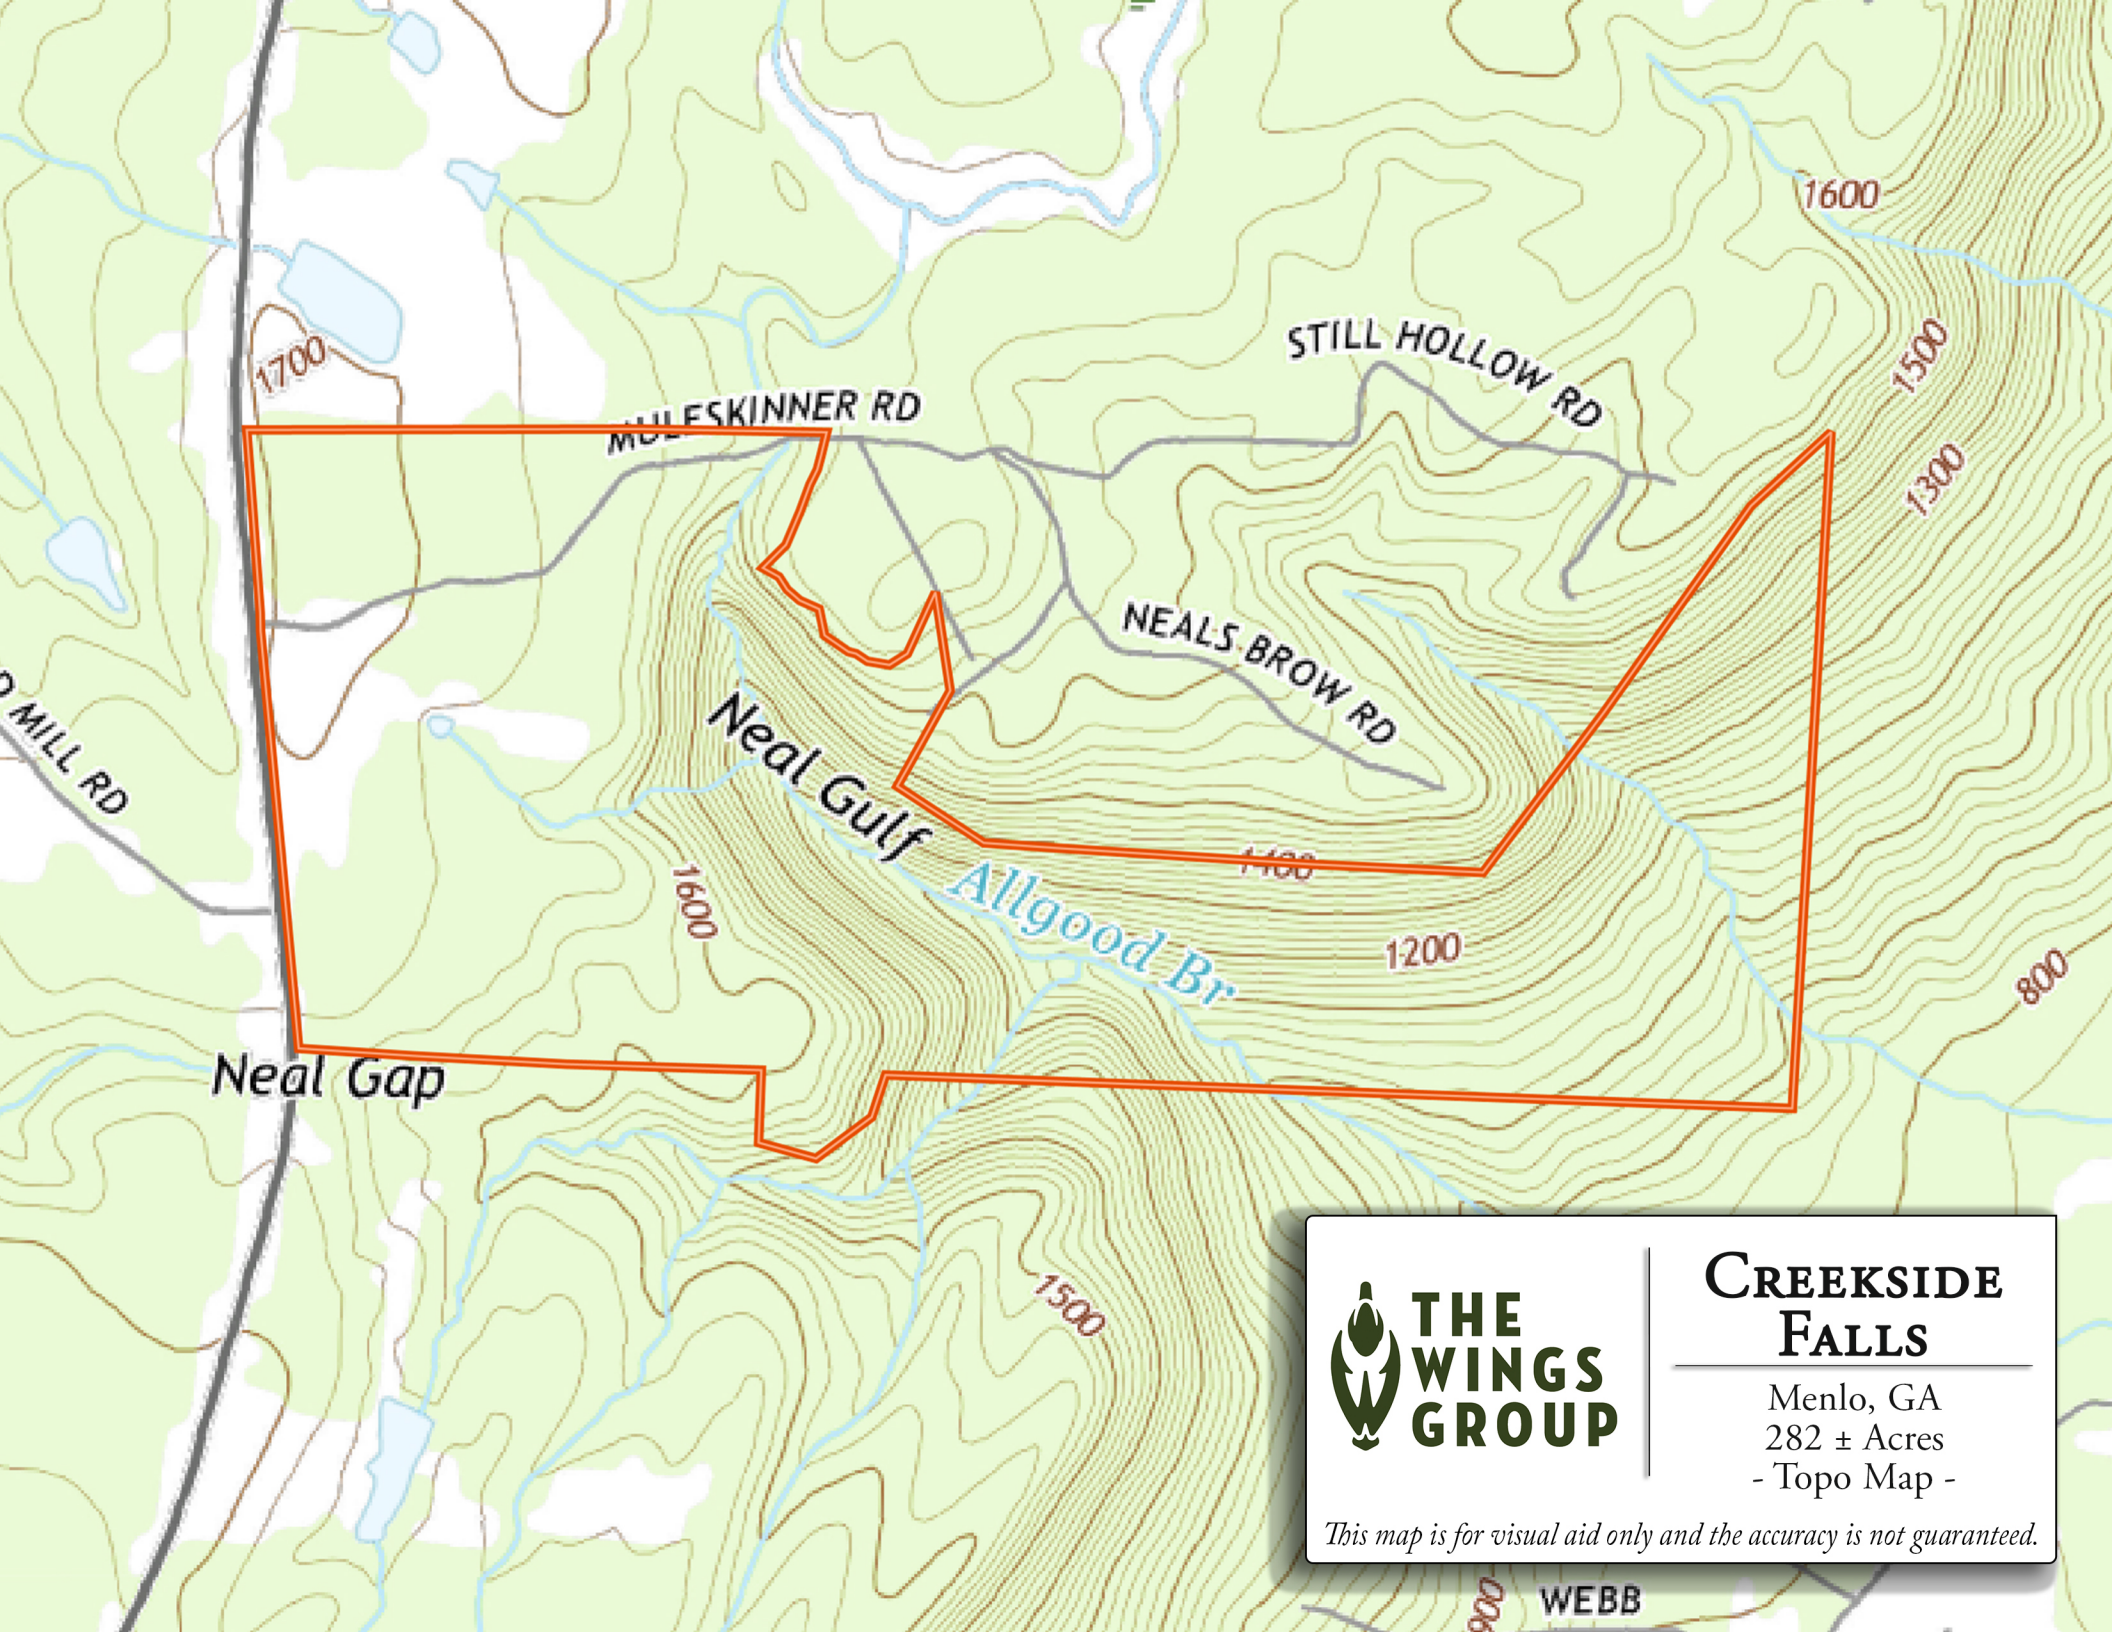

# CREEKSIDE FALLS

Menlo, GA  
282 ± Acres  
- Aerial Map -

*This map is for visual aid only and the accuracy is not guaranteed.*

157

Allgood Branch

**THE WINGS GROUP**

## CREEKSIDE FALLS

Menlo, GA  
282 ± Acres  
- Topo Map -

*This map is for visual aid only and the accuracy is not guaranteed.*

WEBB

TN

CHATTANOOGA

HUNTSVILLE

 CREEKSIDE  
FALLS

**CREEKSIDE  
FALLS**

Menlo, GA

282 ± Acres

- General Location -

ATLANTA

*This map is for visual aid only and the accuracy is not guaranteed.*