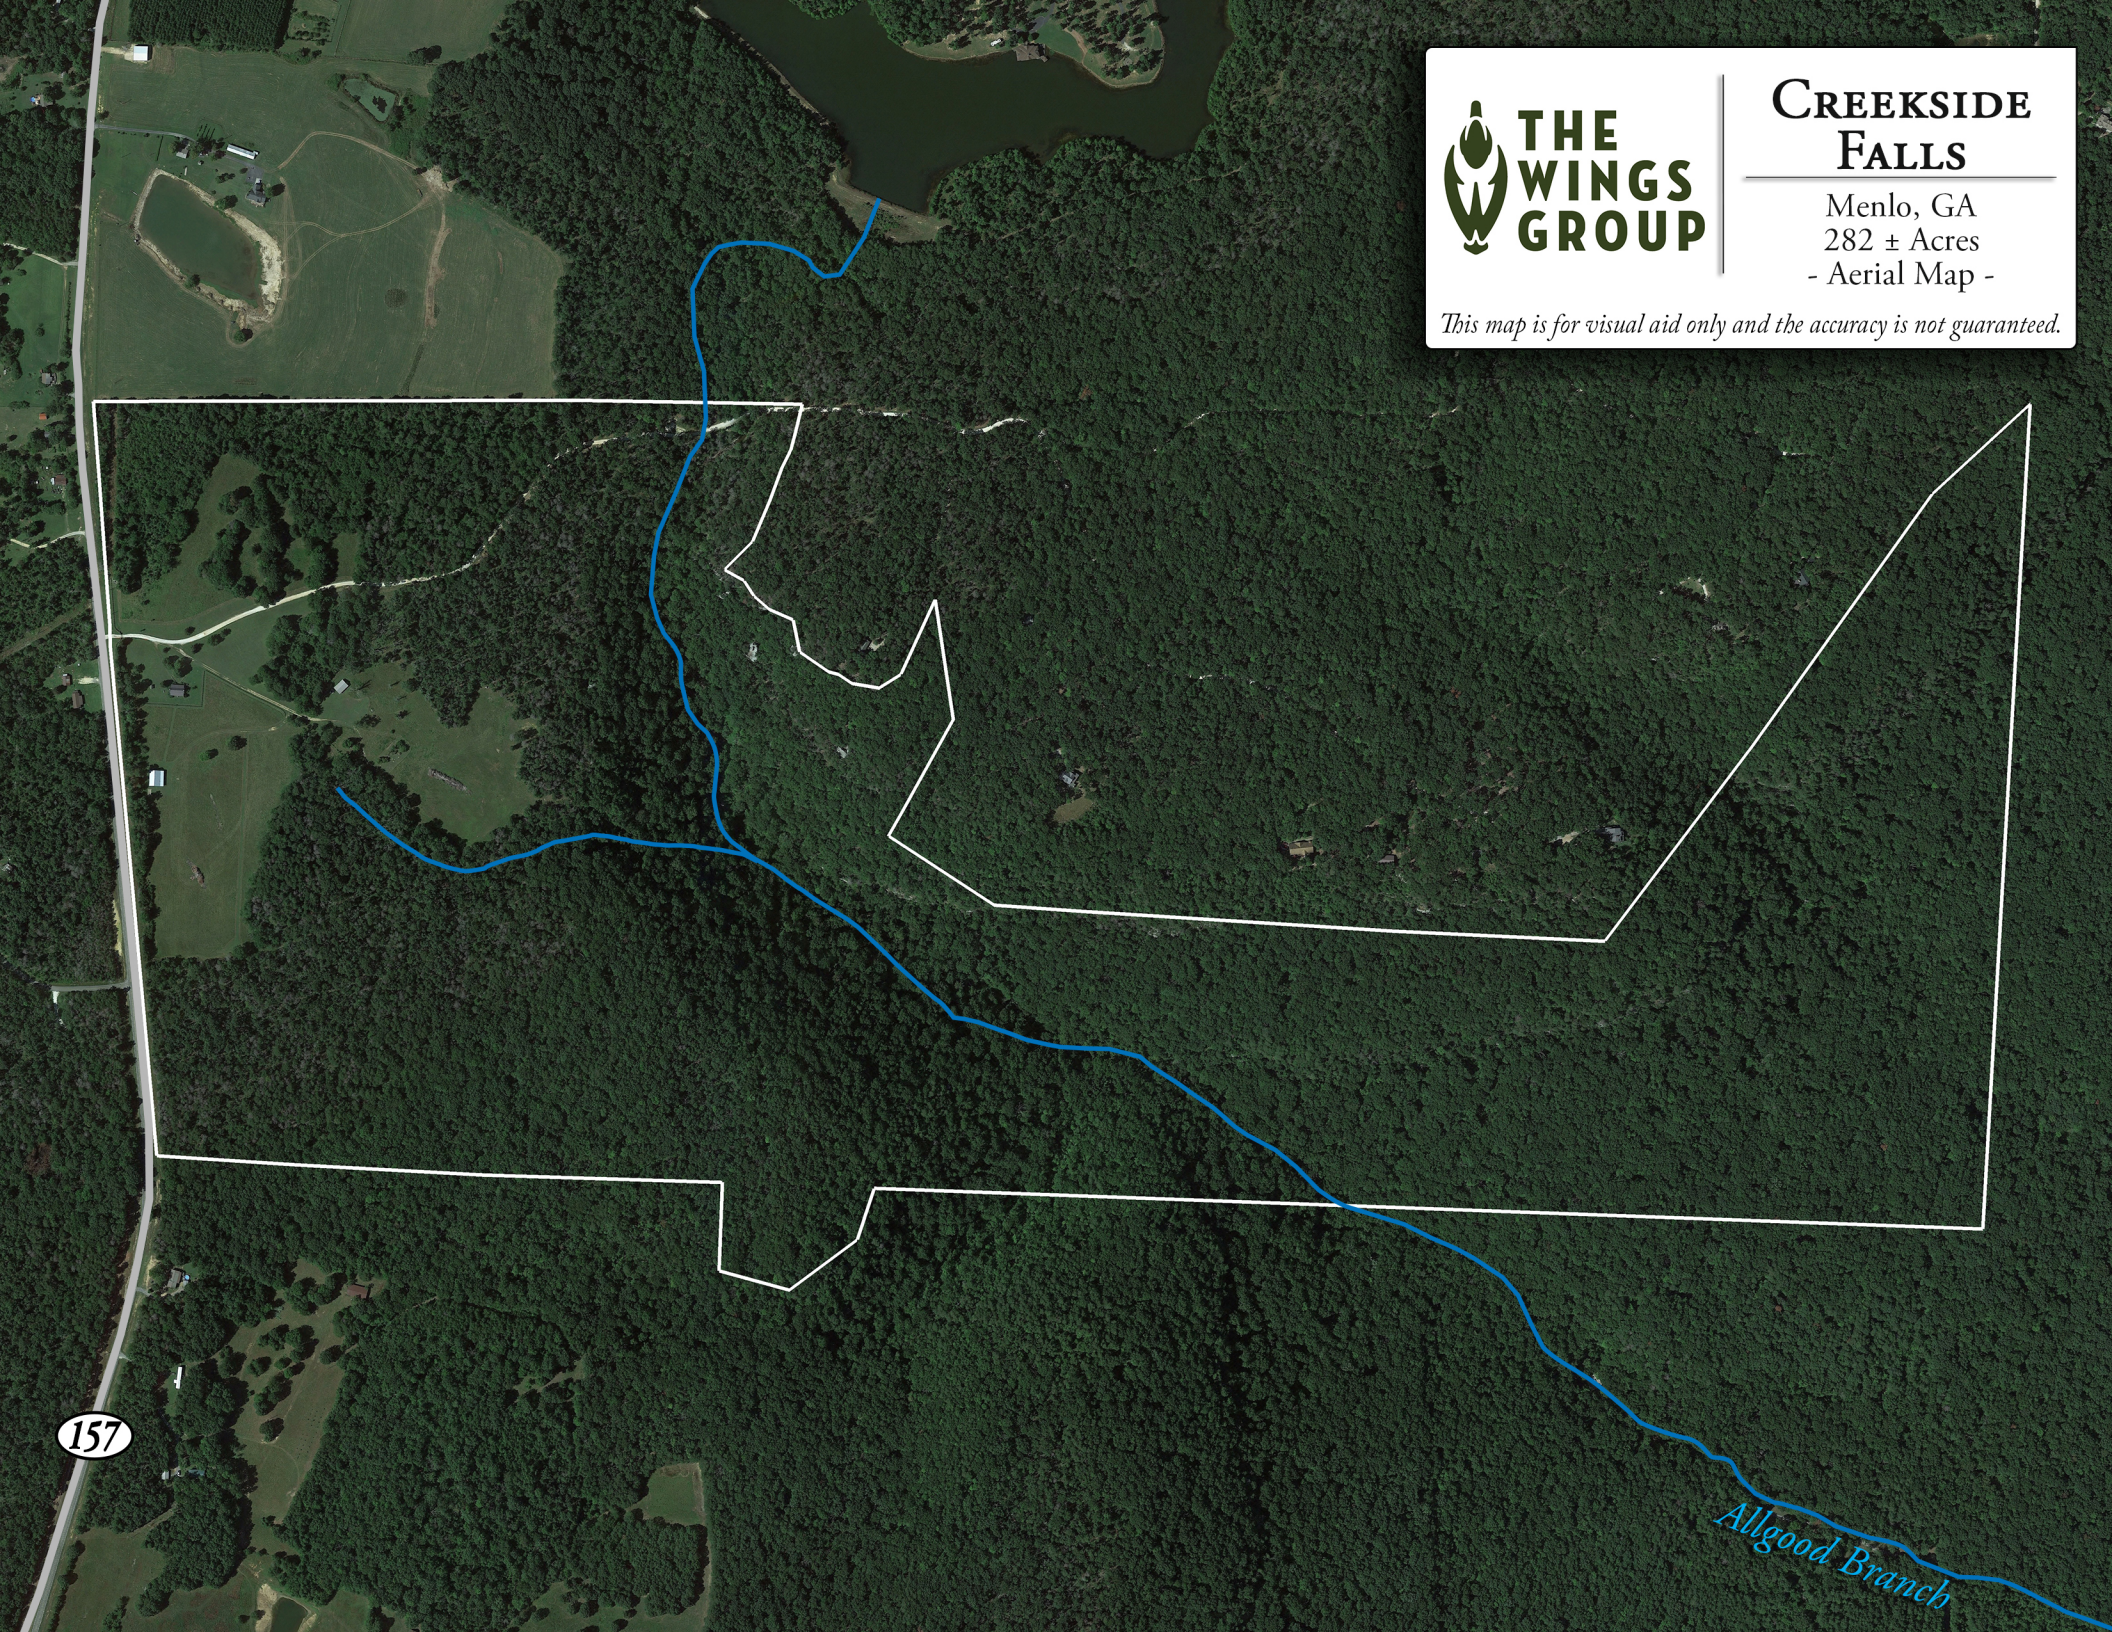

# CREEKSIDE FALLS

Menlo, GA  
282 ± Acres  
- Aerial Map -

*This map is for visual aid only and the accuracy is not guaranteed.*

157

Allgood Branch

**THE WINGS GROUP**

## CREEKSIDE FALLS

Menlo, GA  
282 ± Acres  
- Topo Map -

*This map is for visual aid only and the accuracy is not guaranteed.*

WEBB

TN

CHATTANOOGA

HUNTSVILLE

 CREEKSIDE  
FALLS

**CREEKSIDE  
FALLS**

Menlo, GA

282 ± Acres

- General Location -

ATLANTA

*This map is for visual aid only and the accuracy is not guaranteed.*