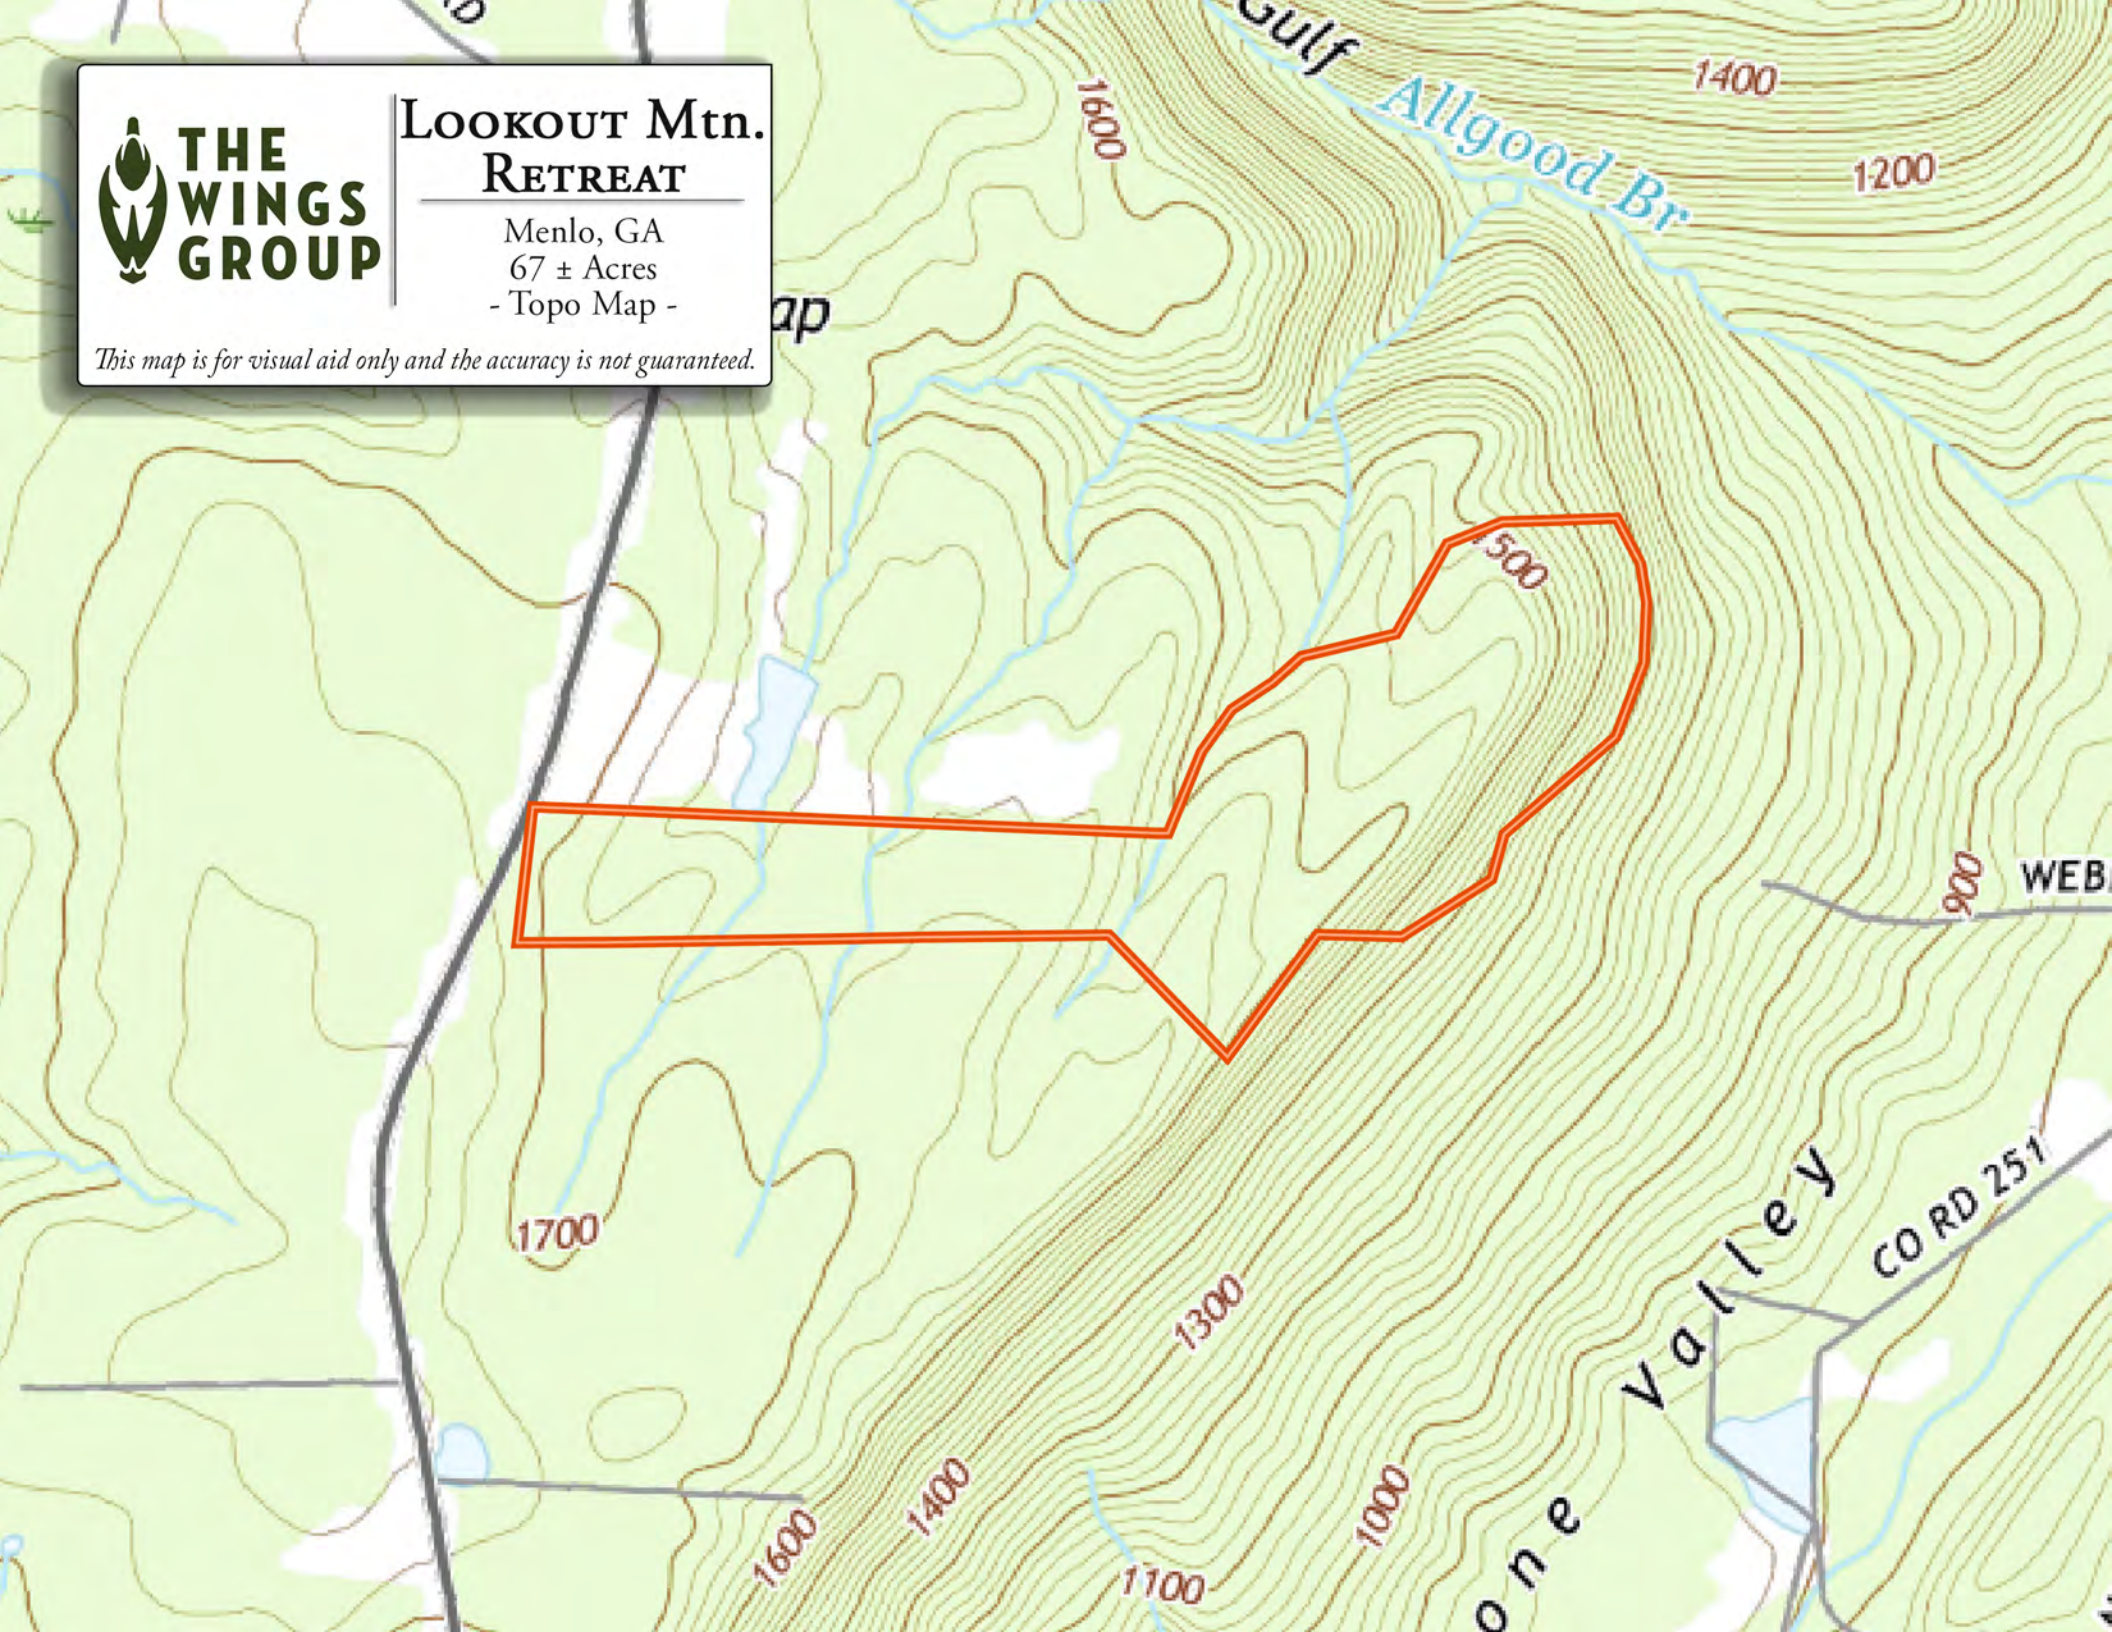

# LOOKOUT Mtn. RETREAT

Menlo, GA  
67 ± Acres  
- Aerial Map -

*This map is for visual aid only and the accuracy is not guaranteed.*

157

Front Gate

Driveway

House

Brow Line

# LOOKOUT Mtn. RETREAT

Menlo, GA  
67 ± Acres  
- Topo Map -

*This map is for visual aid only and the accuracy is not guaranteed.*

TN

CHATTANOOGA

HUNTSVILLE

LOOKOUT MOUNTAIN RETREAT

AL

ROME

GA

**DRIVING TIMES**

- ROME, GA - 50 MINS
- CHATTANOOGA, TN - 50 MINS
- HUNTSVILLE, AL - 1.5 HOURS
- ATLANTA, GA - 1.75 HOURS

**LOOKOUT Mtn. RETREAT**

Menlo, GA  
67 ± Acres  
- General Location -

ATLANTA

*This map is for visual aid only and the accuracy is not guaranteed.*