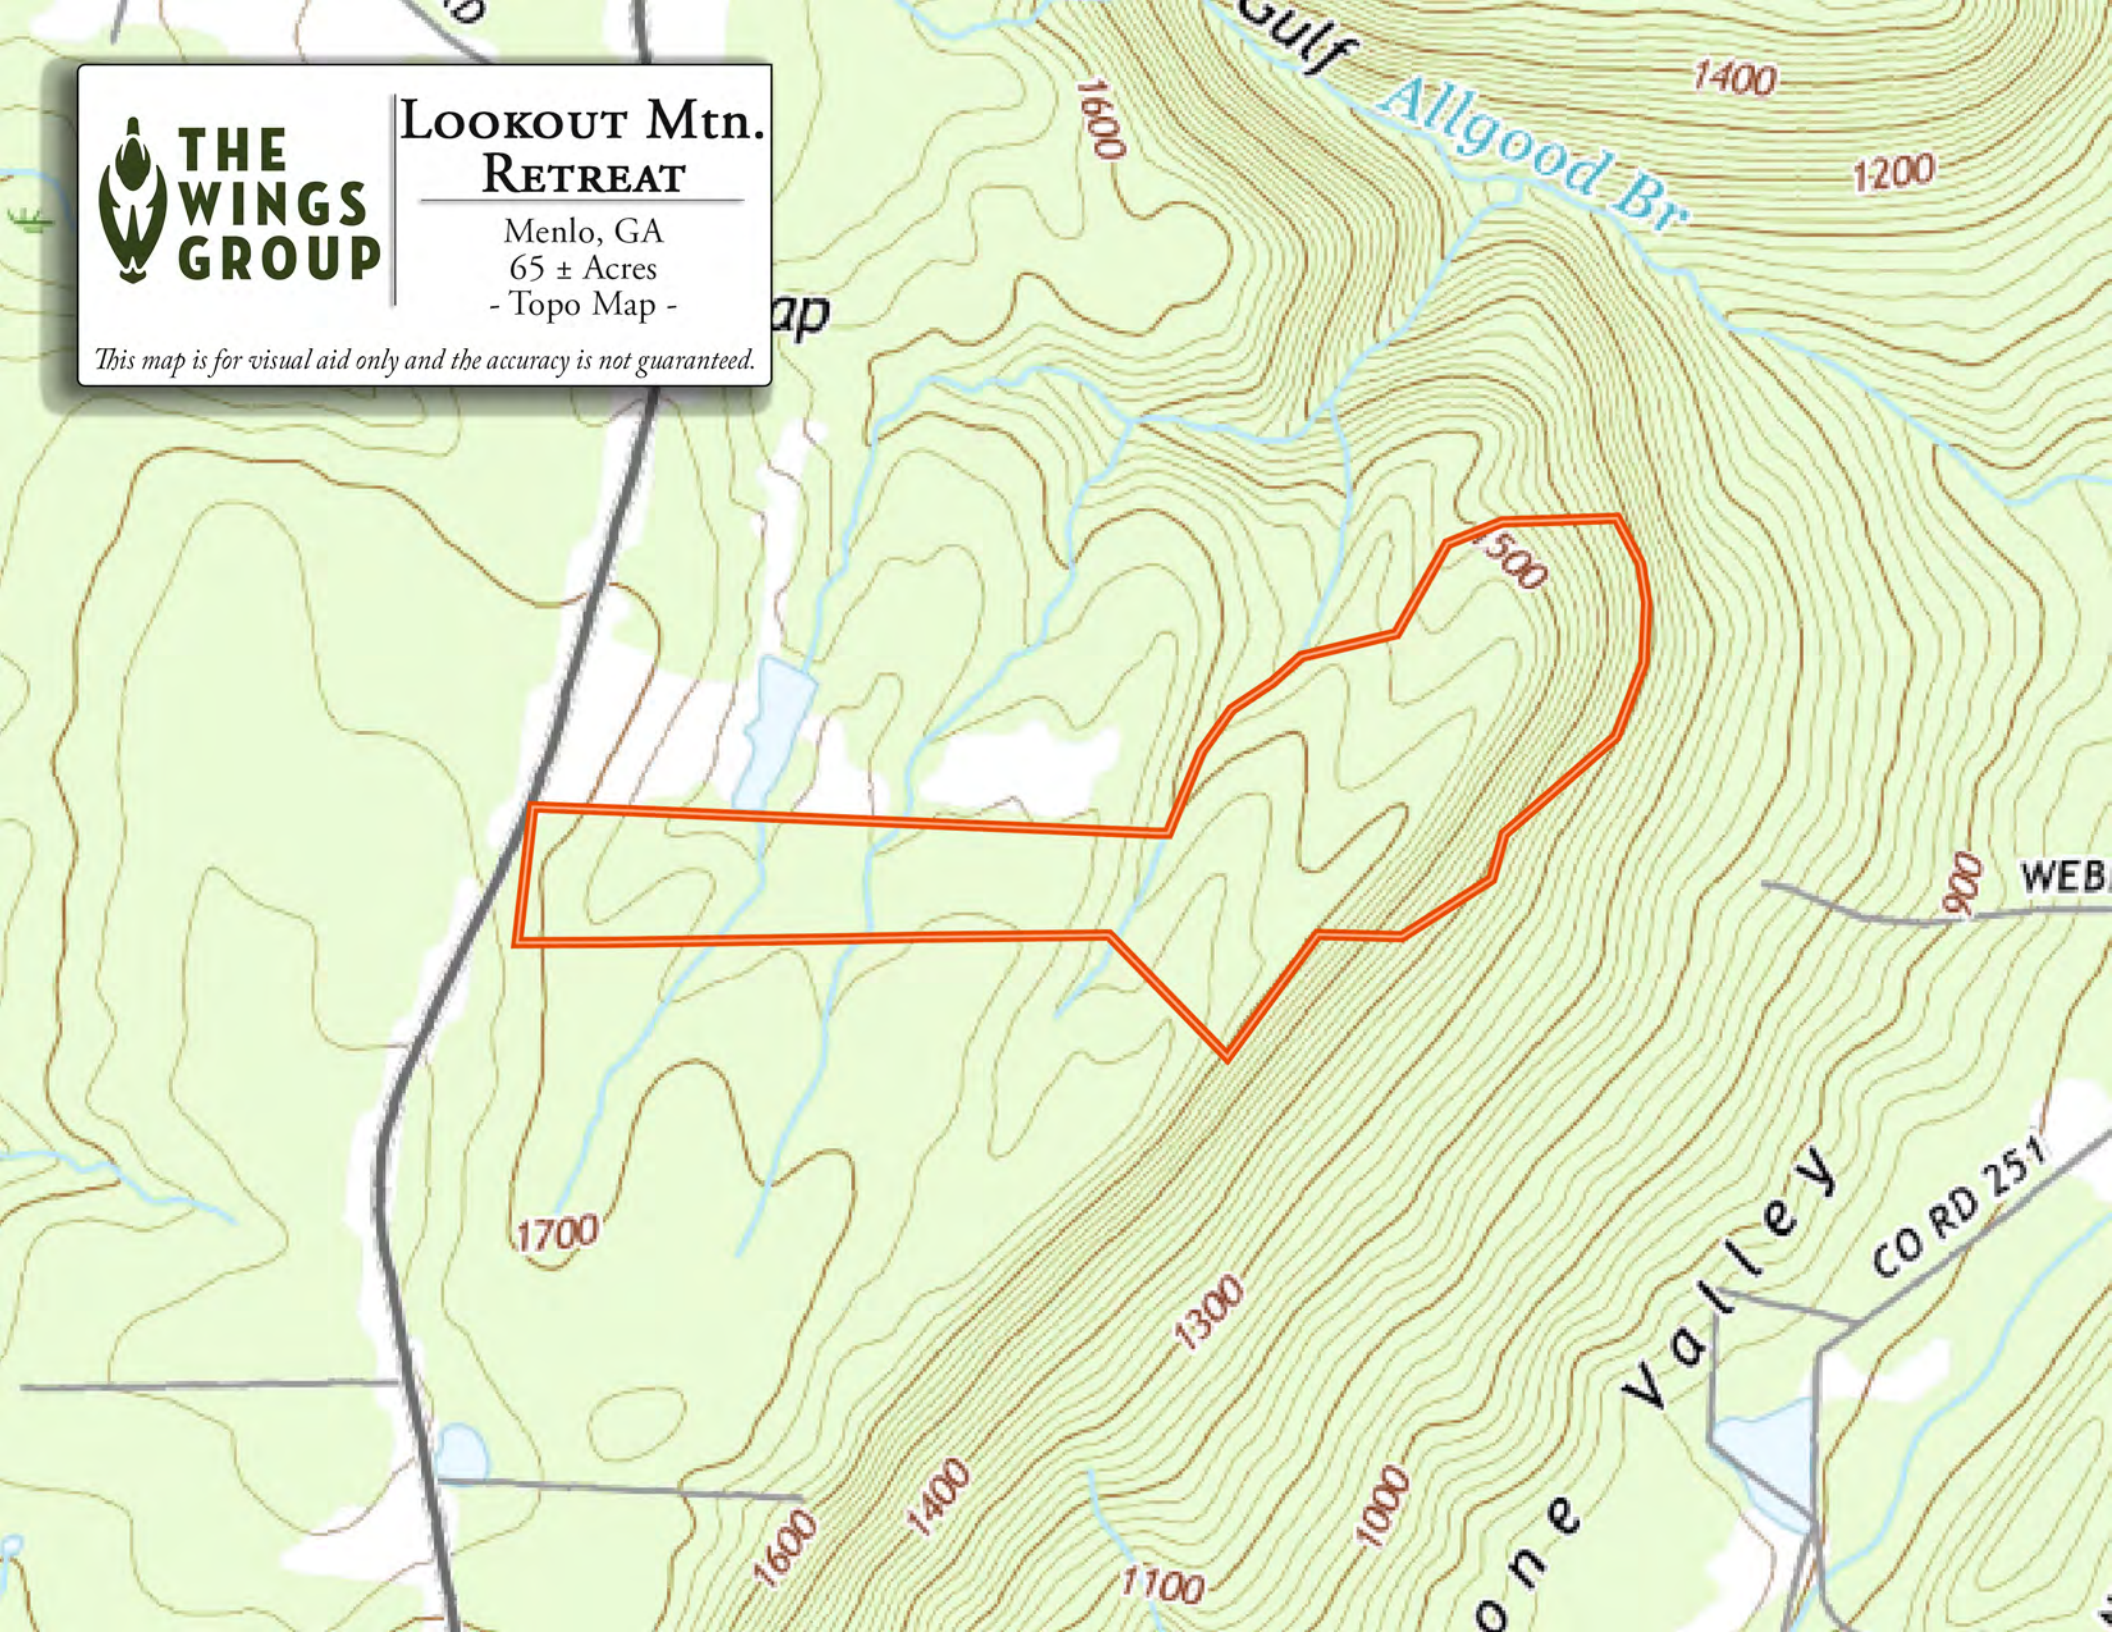

LOOKOUT Mtn. RETREAT

Menlo, GA
65 ± Acres
- Aerial Map -

This map is for visual aid only and the accuracy is not guaranteed.

157

Front Gate

Driveway

House

Brow Line

LOOKOUT Mtn. RETREAT

Menlo, GA
65 ± Acres
- Topo Map -

This map is for visual aid only and the accuracy is not guaranteed.

TN

CHATTANOOGA

HUNTSVILLE

 LOOKOUT
MOUNTAIN
RETREAT

AL

Menlo, GA

65 ± Acres

- General Location -

ATLANTA

This map is for visual aid only and the accuracy is not guaranteed.