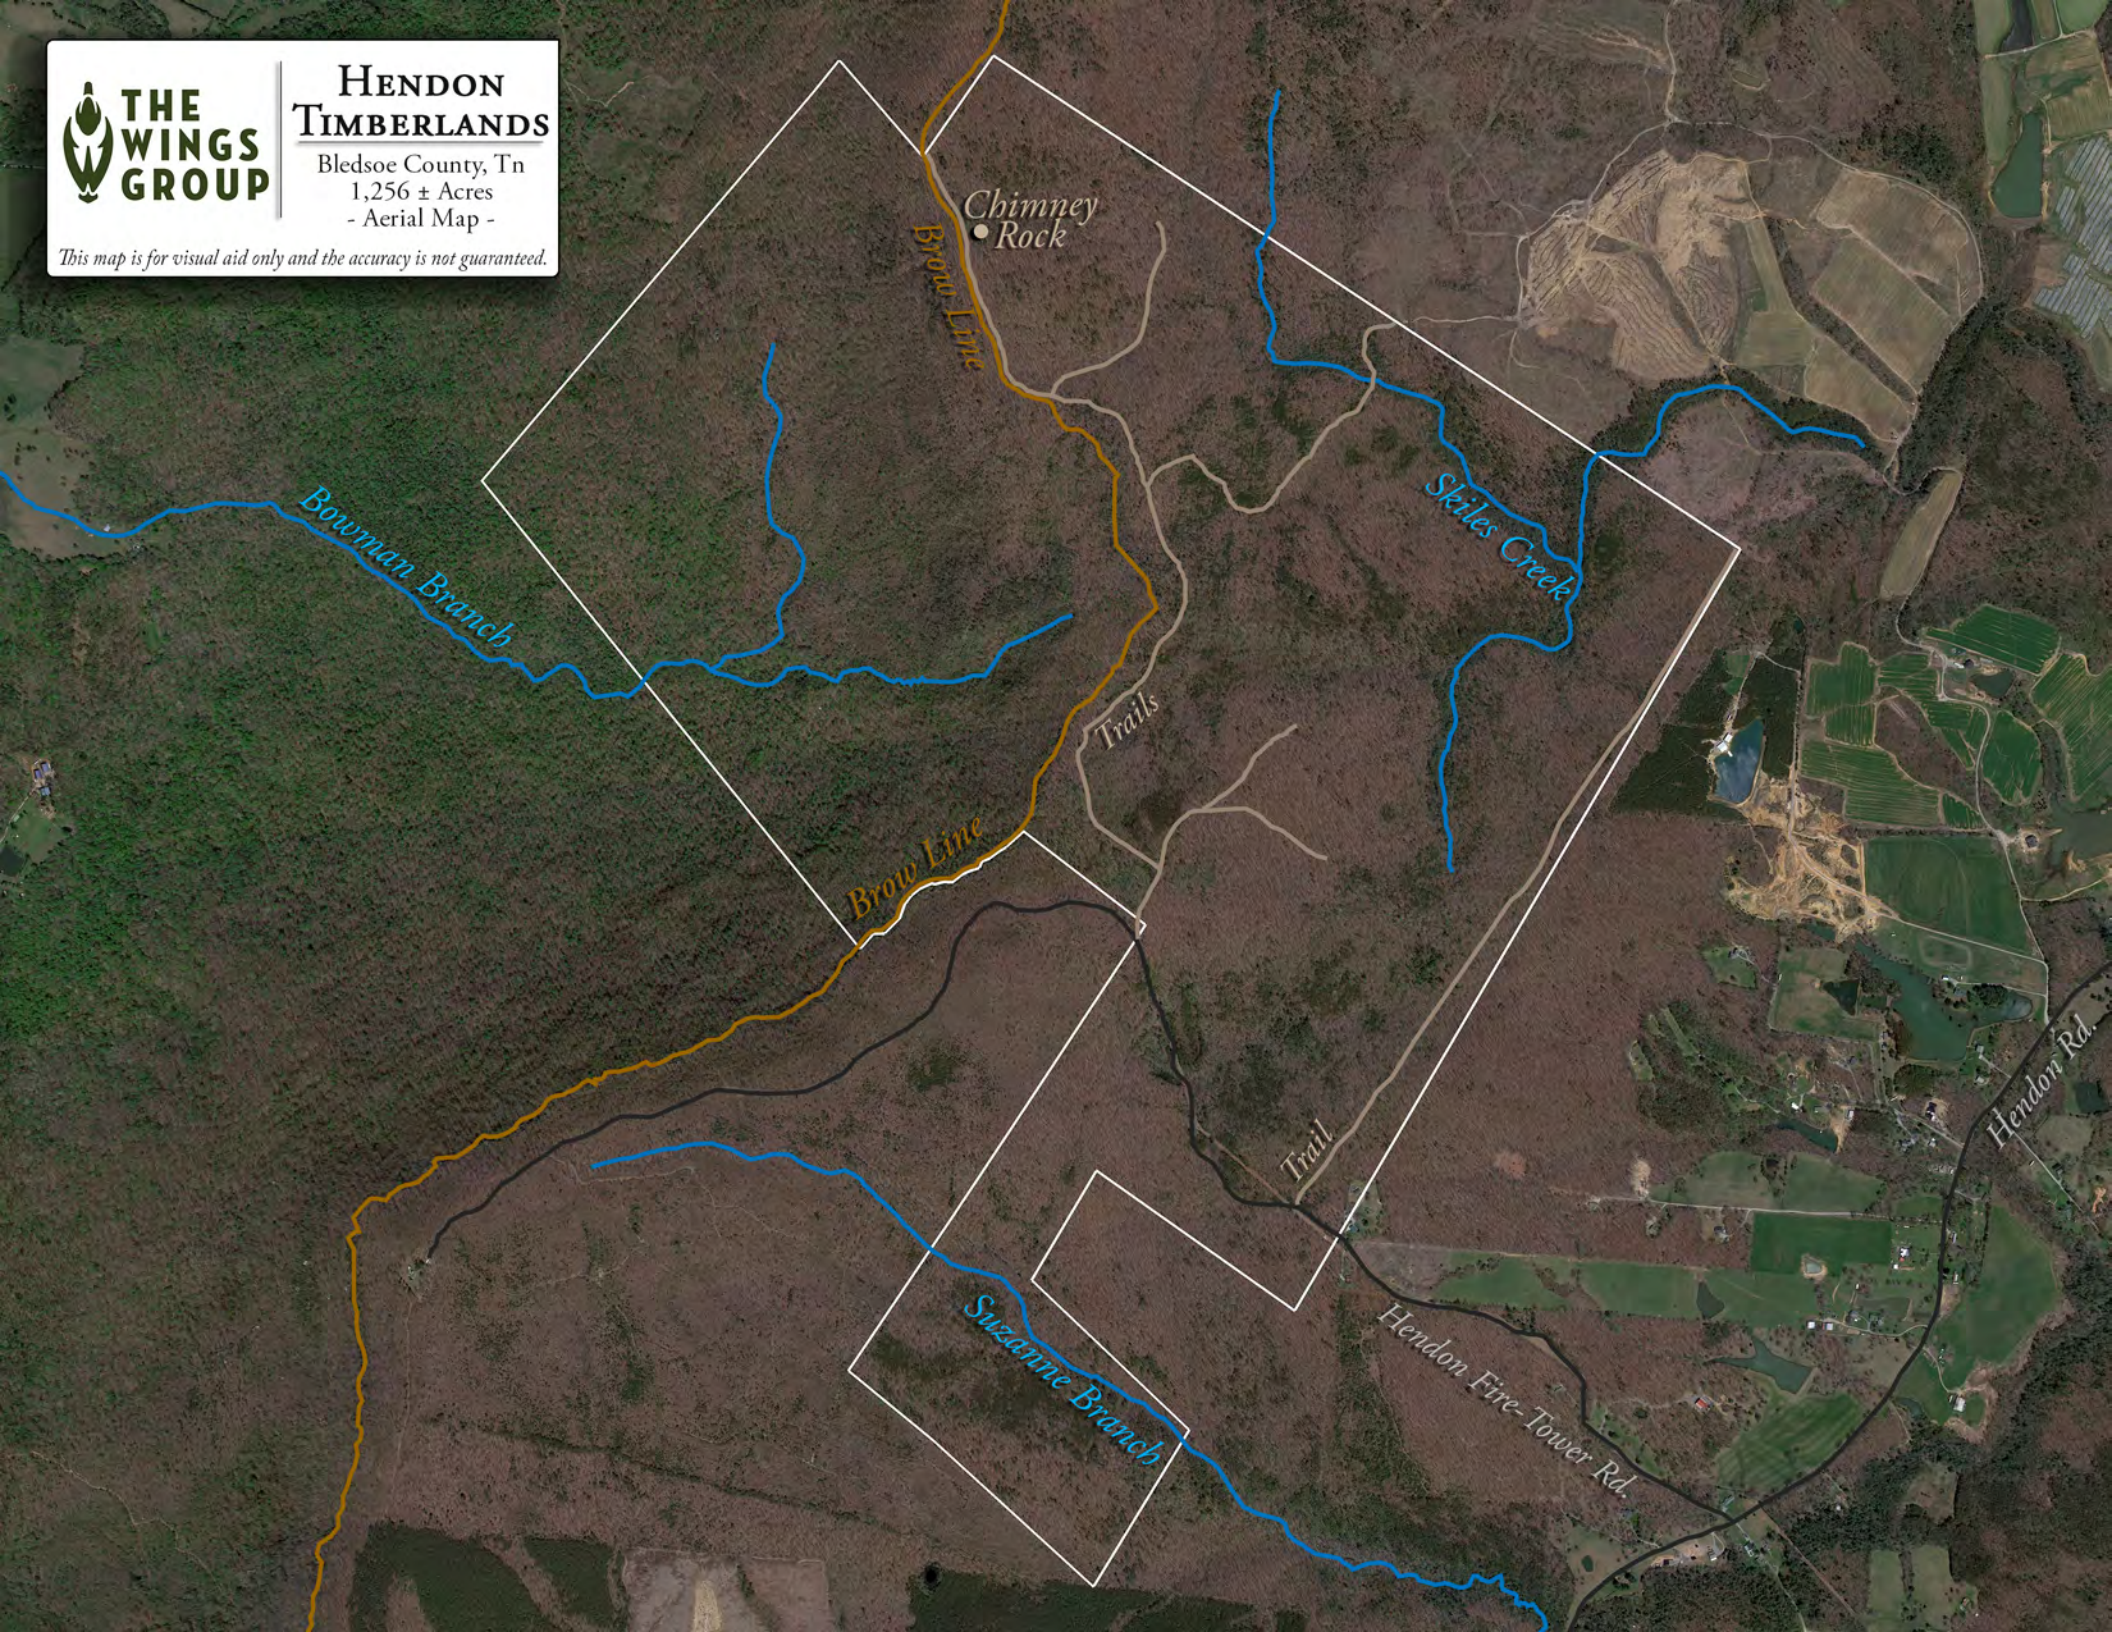

# HENDON TIMBERLANDS

Bledsoe County, Tn  
1,256 ± Acres  
- Aerial Map -

*This map is for visual aid only and the accuracy is not guaranteed.*

# HENDON TIMBERLANDS

Bledsoe County, Tn  
1,256 ± Acres  
- Topo Map -

*This map is for visual aid only and the accuracy is not guaranteed.*

AL

GA

## DRIVING TIMES

DAYTON - 25 MINUTES

CHATTANOOGA - 40 MINUTES

NASHVILLE - 2 HOURS

KNOXVILLE - 2 HOURS