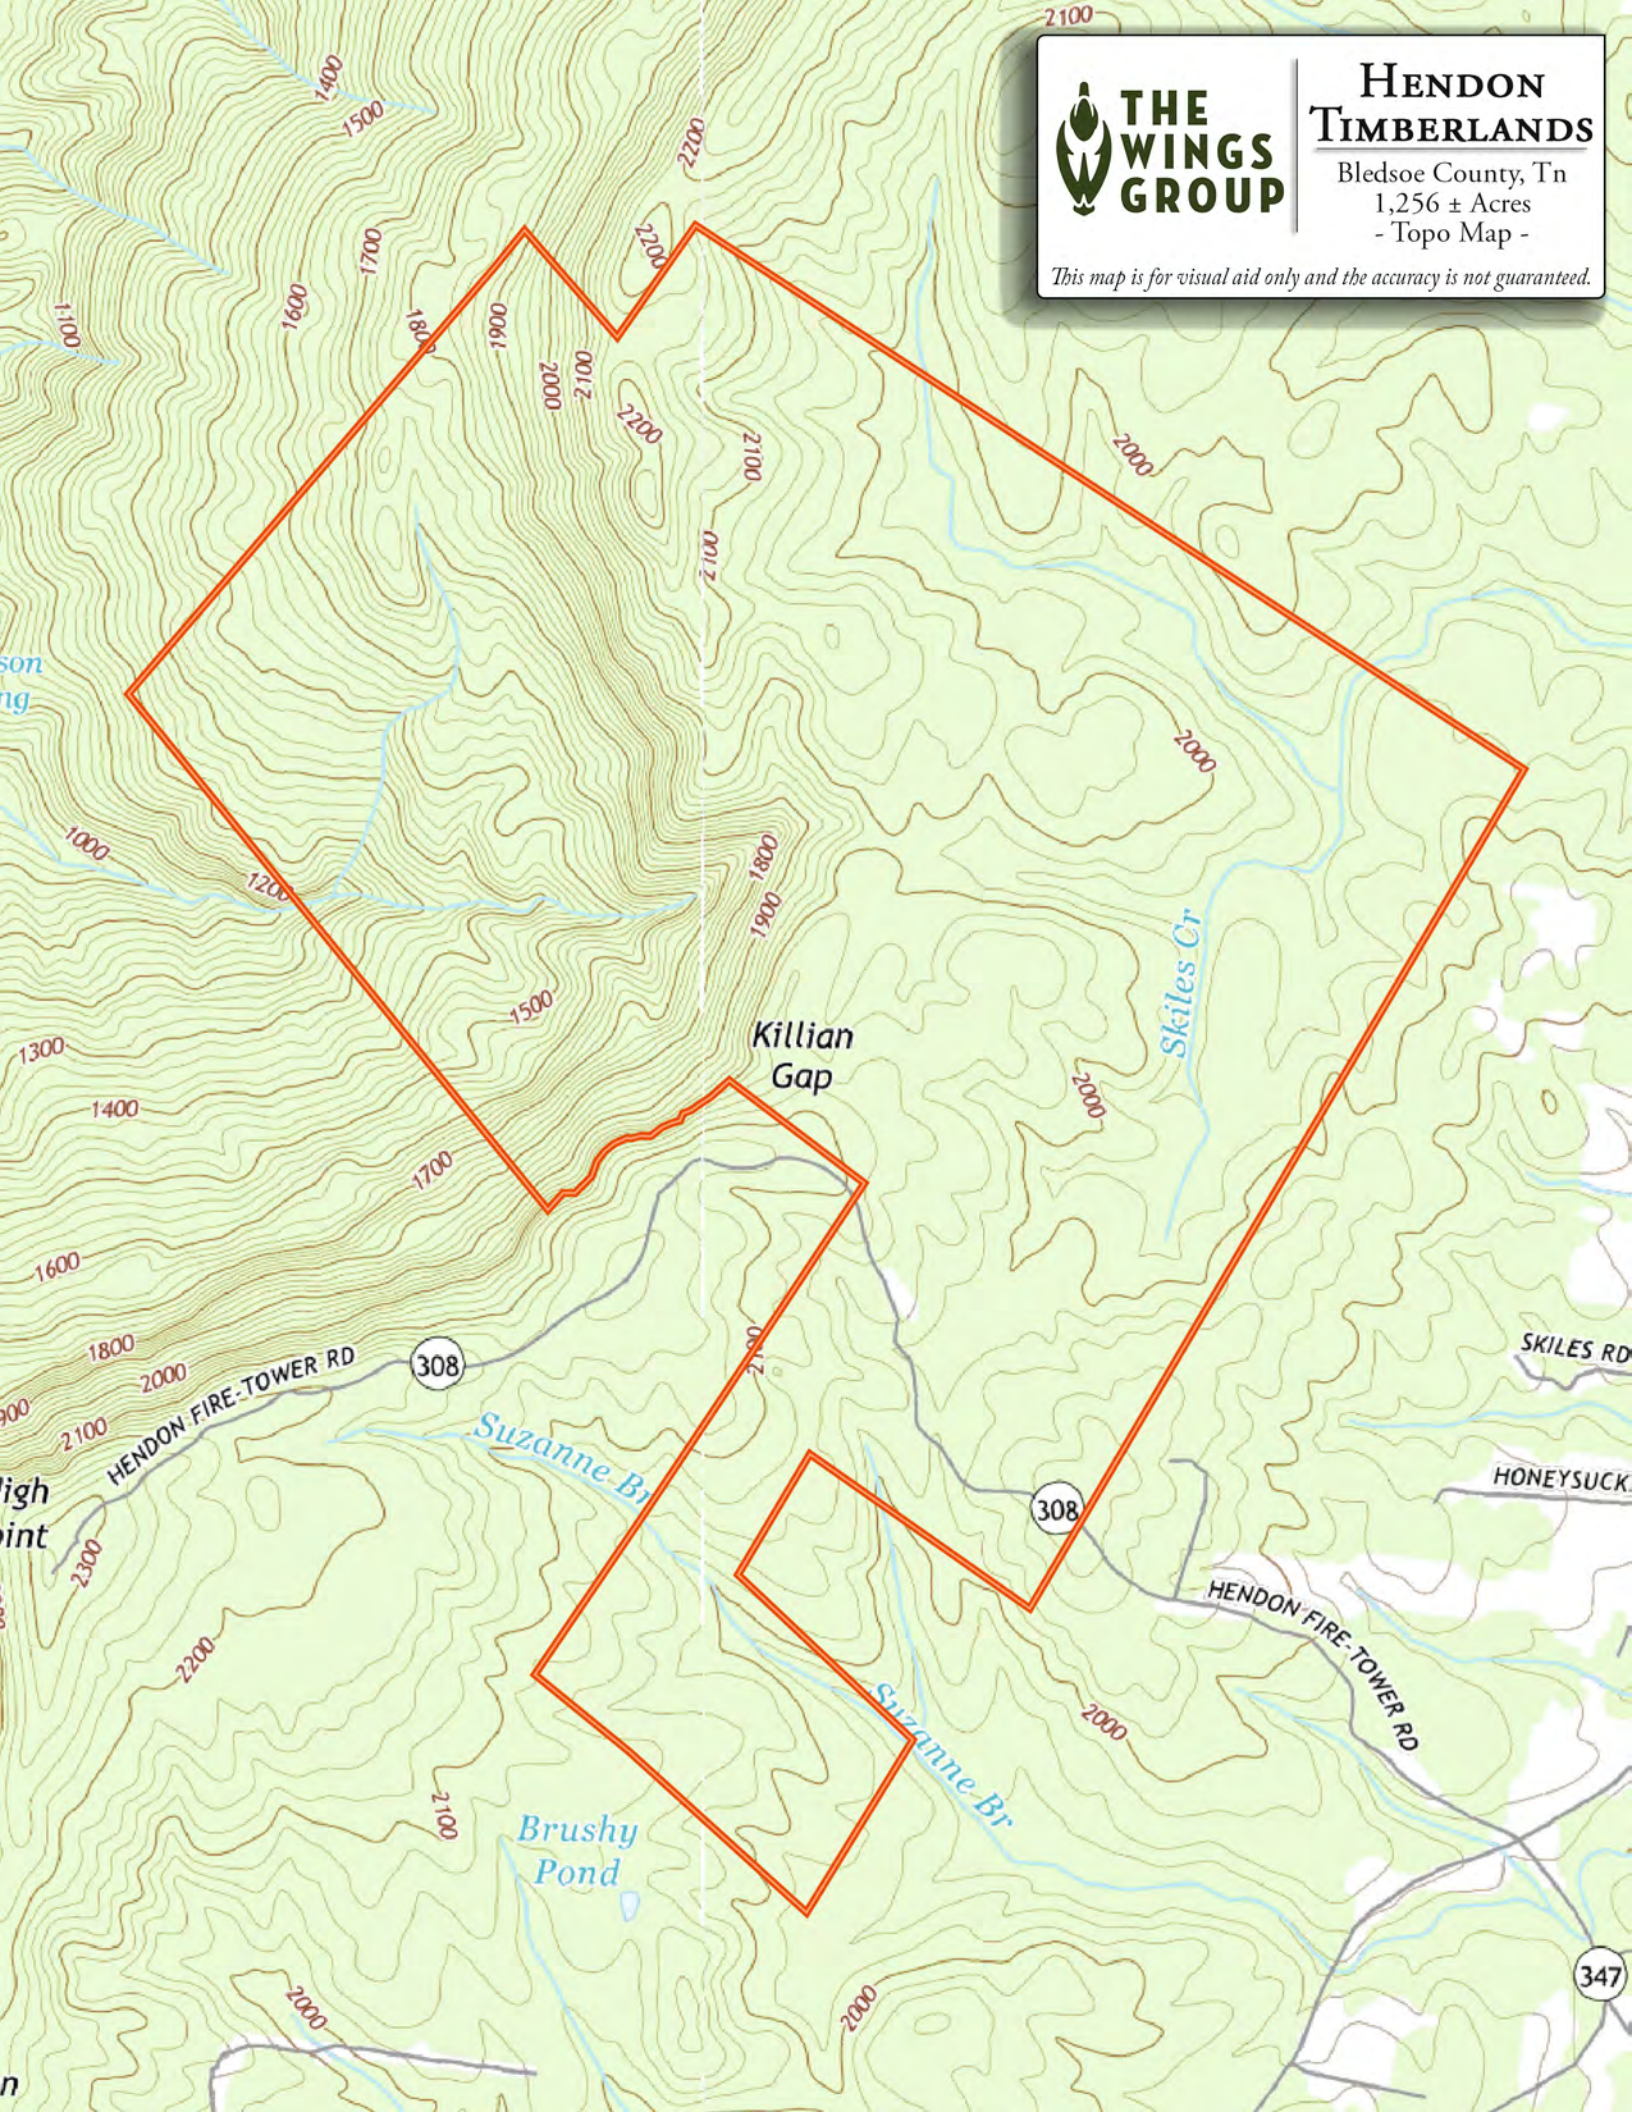

# HENDON TIMBERLANDS

Bledsoe County, Tn  
1,256 ± Acres  
- Aerial Map -

*This map is for visual aid only and the accuracy is not guaranteed.*

# HENDON TIMBERLANDS

Bledsoe County, Tn  
1,256 ± Acres  
- Topo Map -

*This map is for visual aid only and the accuracy is not guaranteed.*

# HENDON TIMBERLANDS

Bledsoe County, Tn  
1,256 ± Acres  
- General Location -

*This map is for visual aid only and the accuracy is not guaranteed.*

HENDON  
TIMBERLANDS

DAYTON

CHATTANOOGA

NC

HUNTSVILLE

## DRIVING TIMES

DAYTON - 25 MINUTES

CHATTANOOGA - 40 MINUTES

NASHVILLE - 2 HOURS

KNOXVILLE - 2 HOURS