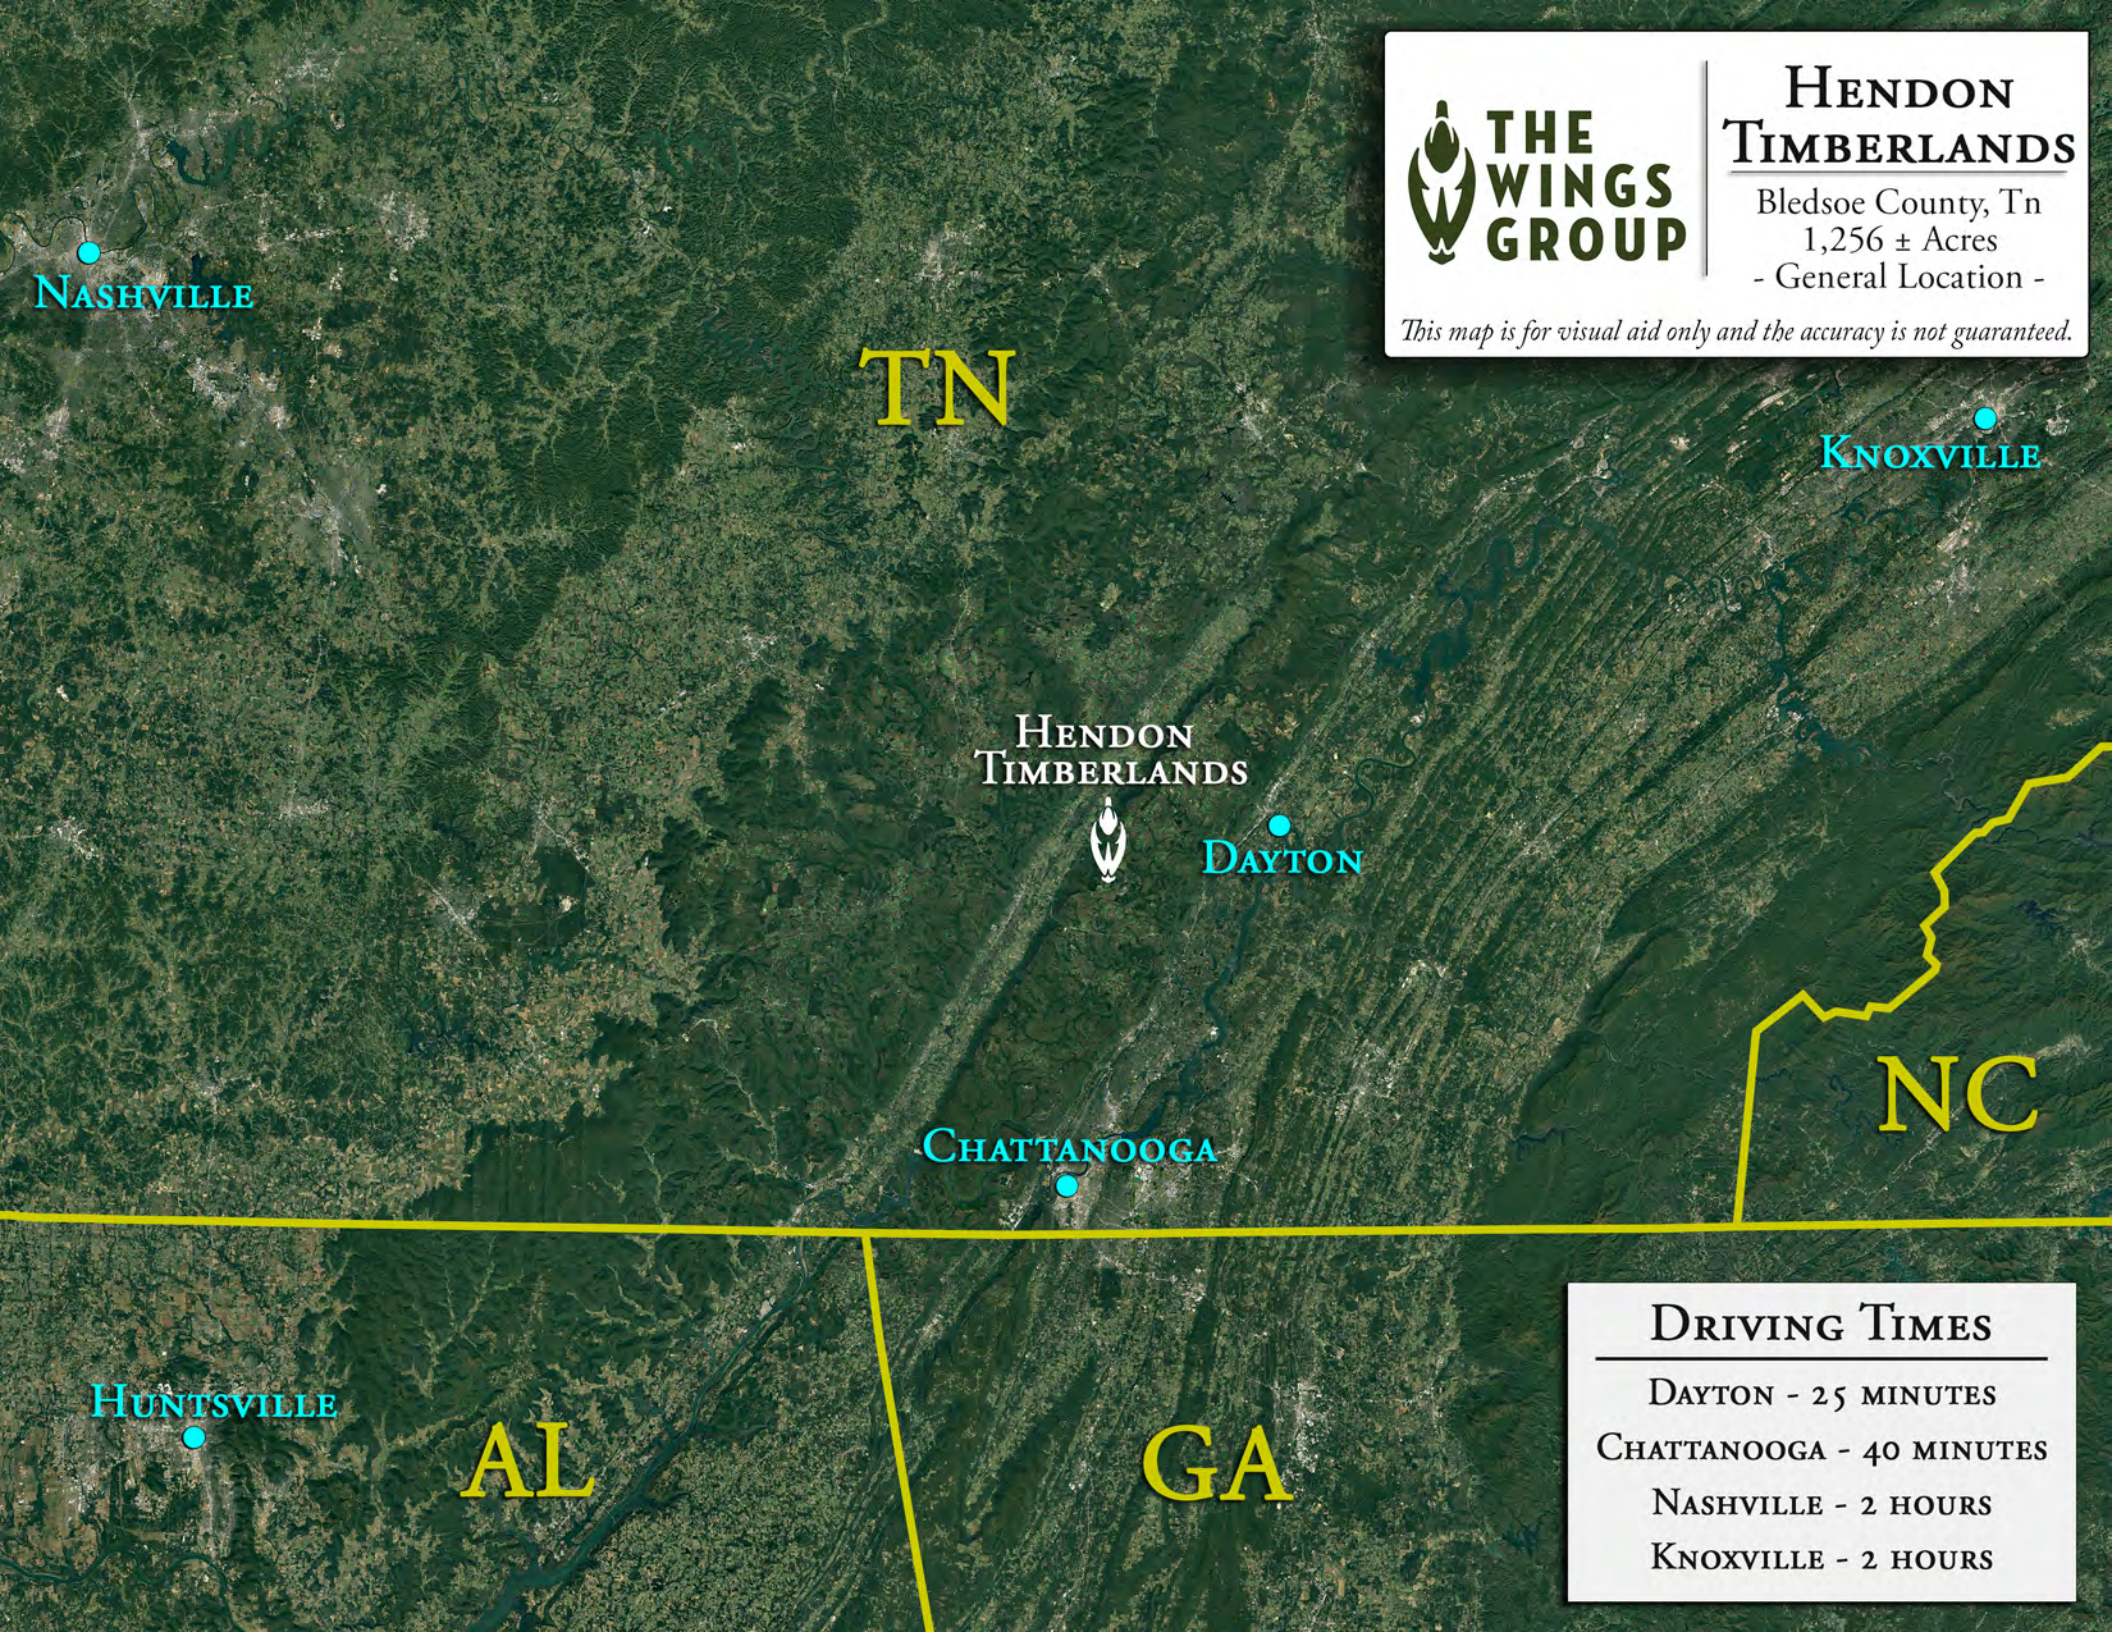

HENDON
TIMBERLANDS

DAYTON

CHATTANOOGA

NC

HUNTSVILLE

AL

GA

DRIVING TIMES

DAYTON - 25 MINUTES

CHATTANOOGA - 40 MINUTES

NASHVILLE - 2 HOURS

KNOXVILLE - 2 HOURS