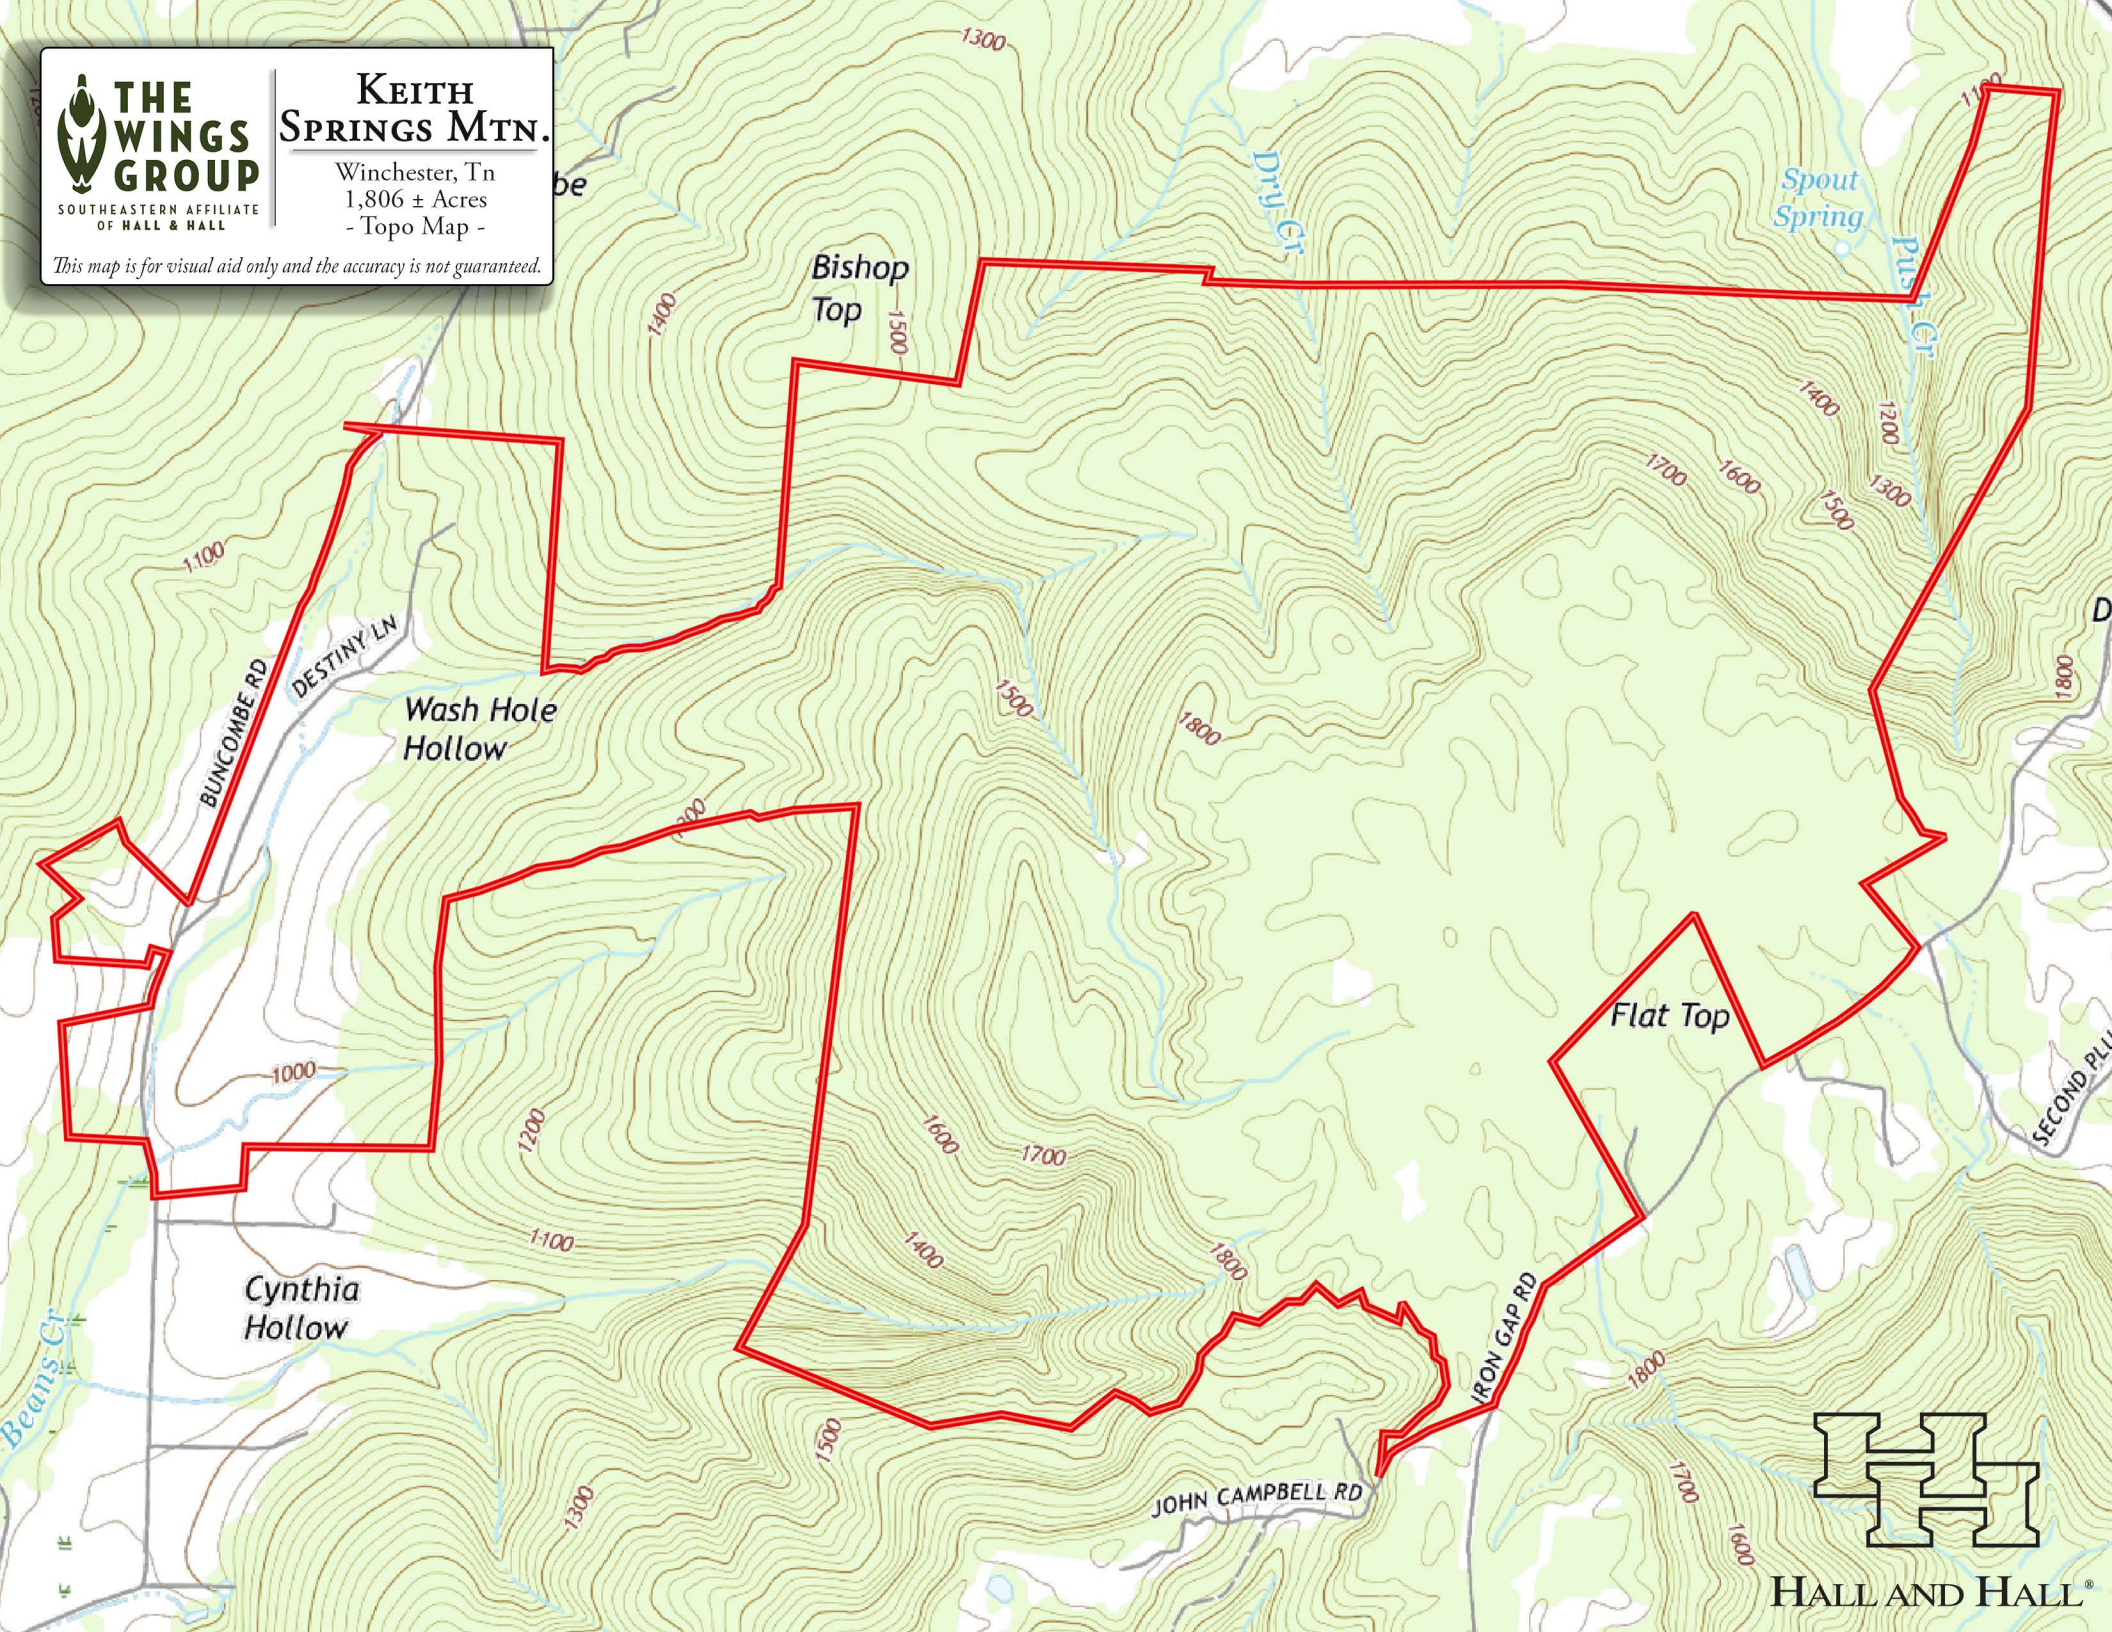

KEITH SPRINGS MTN.

Winchester, Tn
1,806 ± Acres
- Aerial Map -

This map is for visual aid only and the accuracy is not guaranteed.

HALL AND HALL®

KEITH SPRINGS MTN.

Winchester, Tn
1,806 ± Acres
- Topo Map -

This map is for visual aid only and the accuracy is not guaranteed.

HALL AND HALL®

NASHVILLE

FRANKLIN

MURFREESBORO

WINCHESTER

SEWANEE

FAYETTEVILLE

KEITH SPRINGS
MTN.

CHATTANOOGA

TENNESSEE

ALABAMA

GEORGIA

HUNTSVILLE

KEITH
SPRINGS MTN.

Winchester, Tn
1,806 ± Acres
- General Location -

This map is for visual aid only and the accuracy is not guaranteed.

DRIVING TIMES

WINCHESTER, TN - 12 MINUTES

SEWANEE, TN - 25 MINUTES

HUNTSVILLE, AL - 50 MINUTES

CHATTANOOGA, TN - 1.3 HOURS

NASHVILLE, TN - 1.7 HOURS