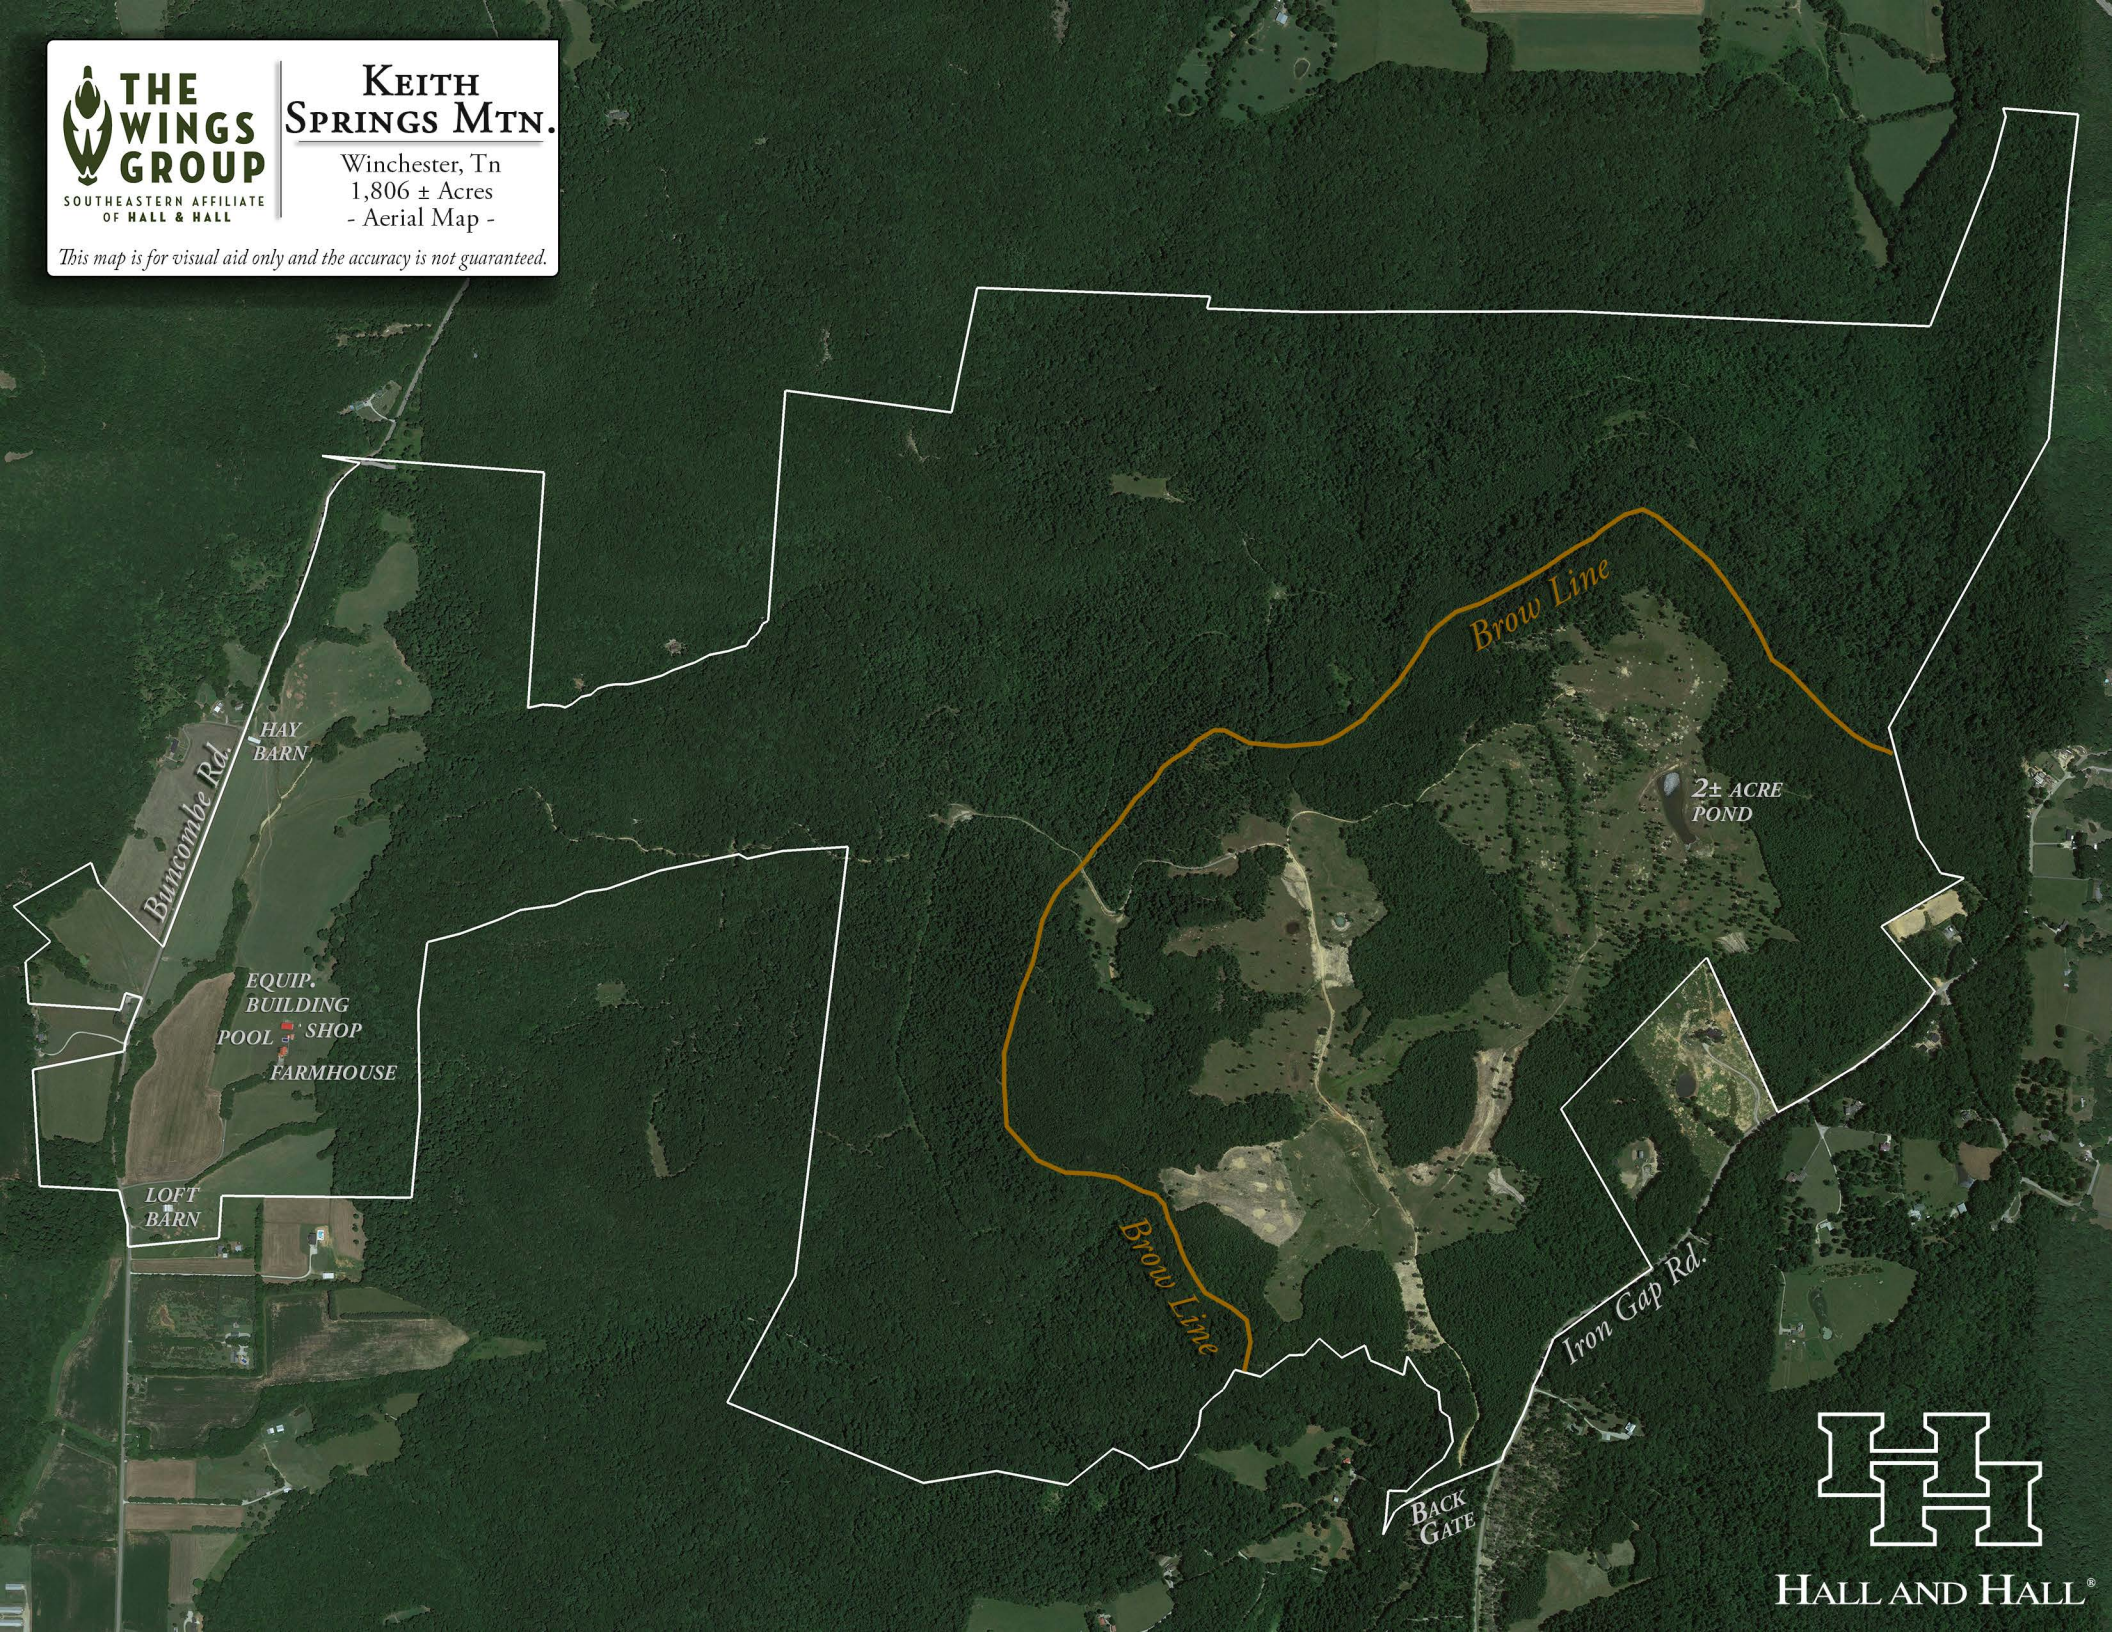

KEITH SPRINGS MTN.

Winchester, Tn
1,806 ± Acres
- Aerial Map -

This map is for visual aid only and the accuracy is not guaranteed.

HALL AND HALL®

KEITH SPRINGS MTN.

Winchester, Tn
1,806 ± Acres
- Topo Map -

This map is for visual aid only and the accuracy is not guaranteed.

HALL AND HALL®

NASHVILLE

FRANKLIN

MURFREESBORO

WINCHESTER

SEWANEE

FAYETTEVILLE

KEITH SPRINGS
MTN.

CHATTANOOGA

TENNESSEE

ALABAMA

GEORGIA

HUNTSVILLE

KEITH
SPRINGS MTN.

Winchester, Tn
1,806 ± Acres
- General Location -

This map is for visual aid only and the accuracy is not guaranteed.

DRIVING TIMES

WINCHESTER, TN - 12 MINUTES

SEWANEE, TN - 25 MINUTES

HUNTSVILLE, AL - 50 MINUTES

CHATTANOOGA, TN - 1.3 HOURS

NASHVILLE, TN - 1.7 HOURS