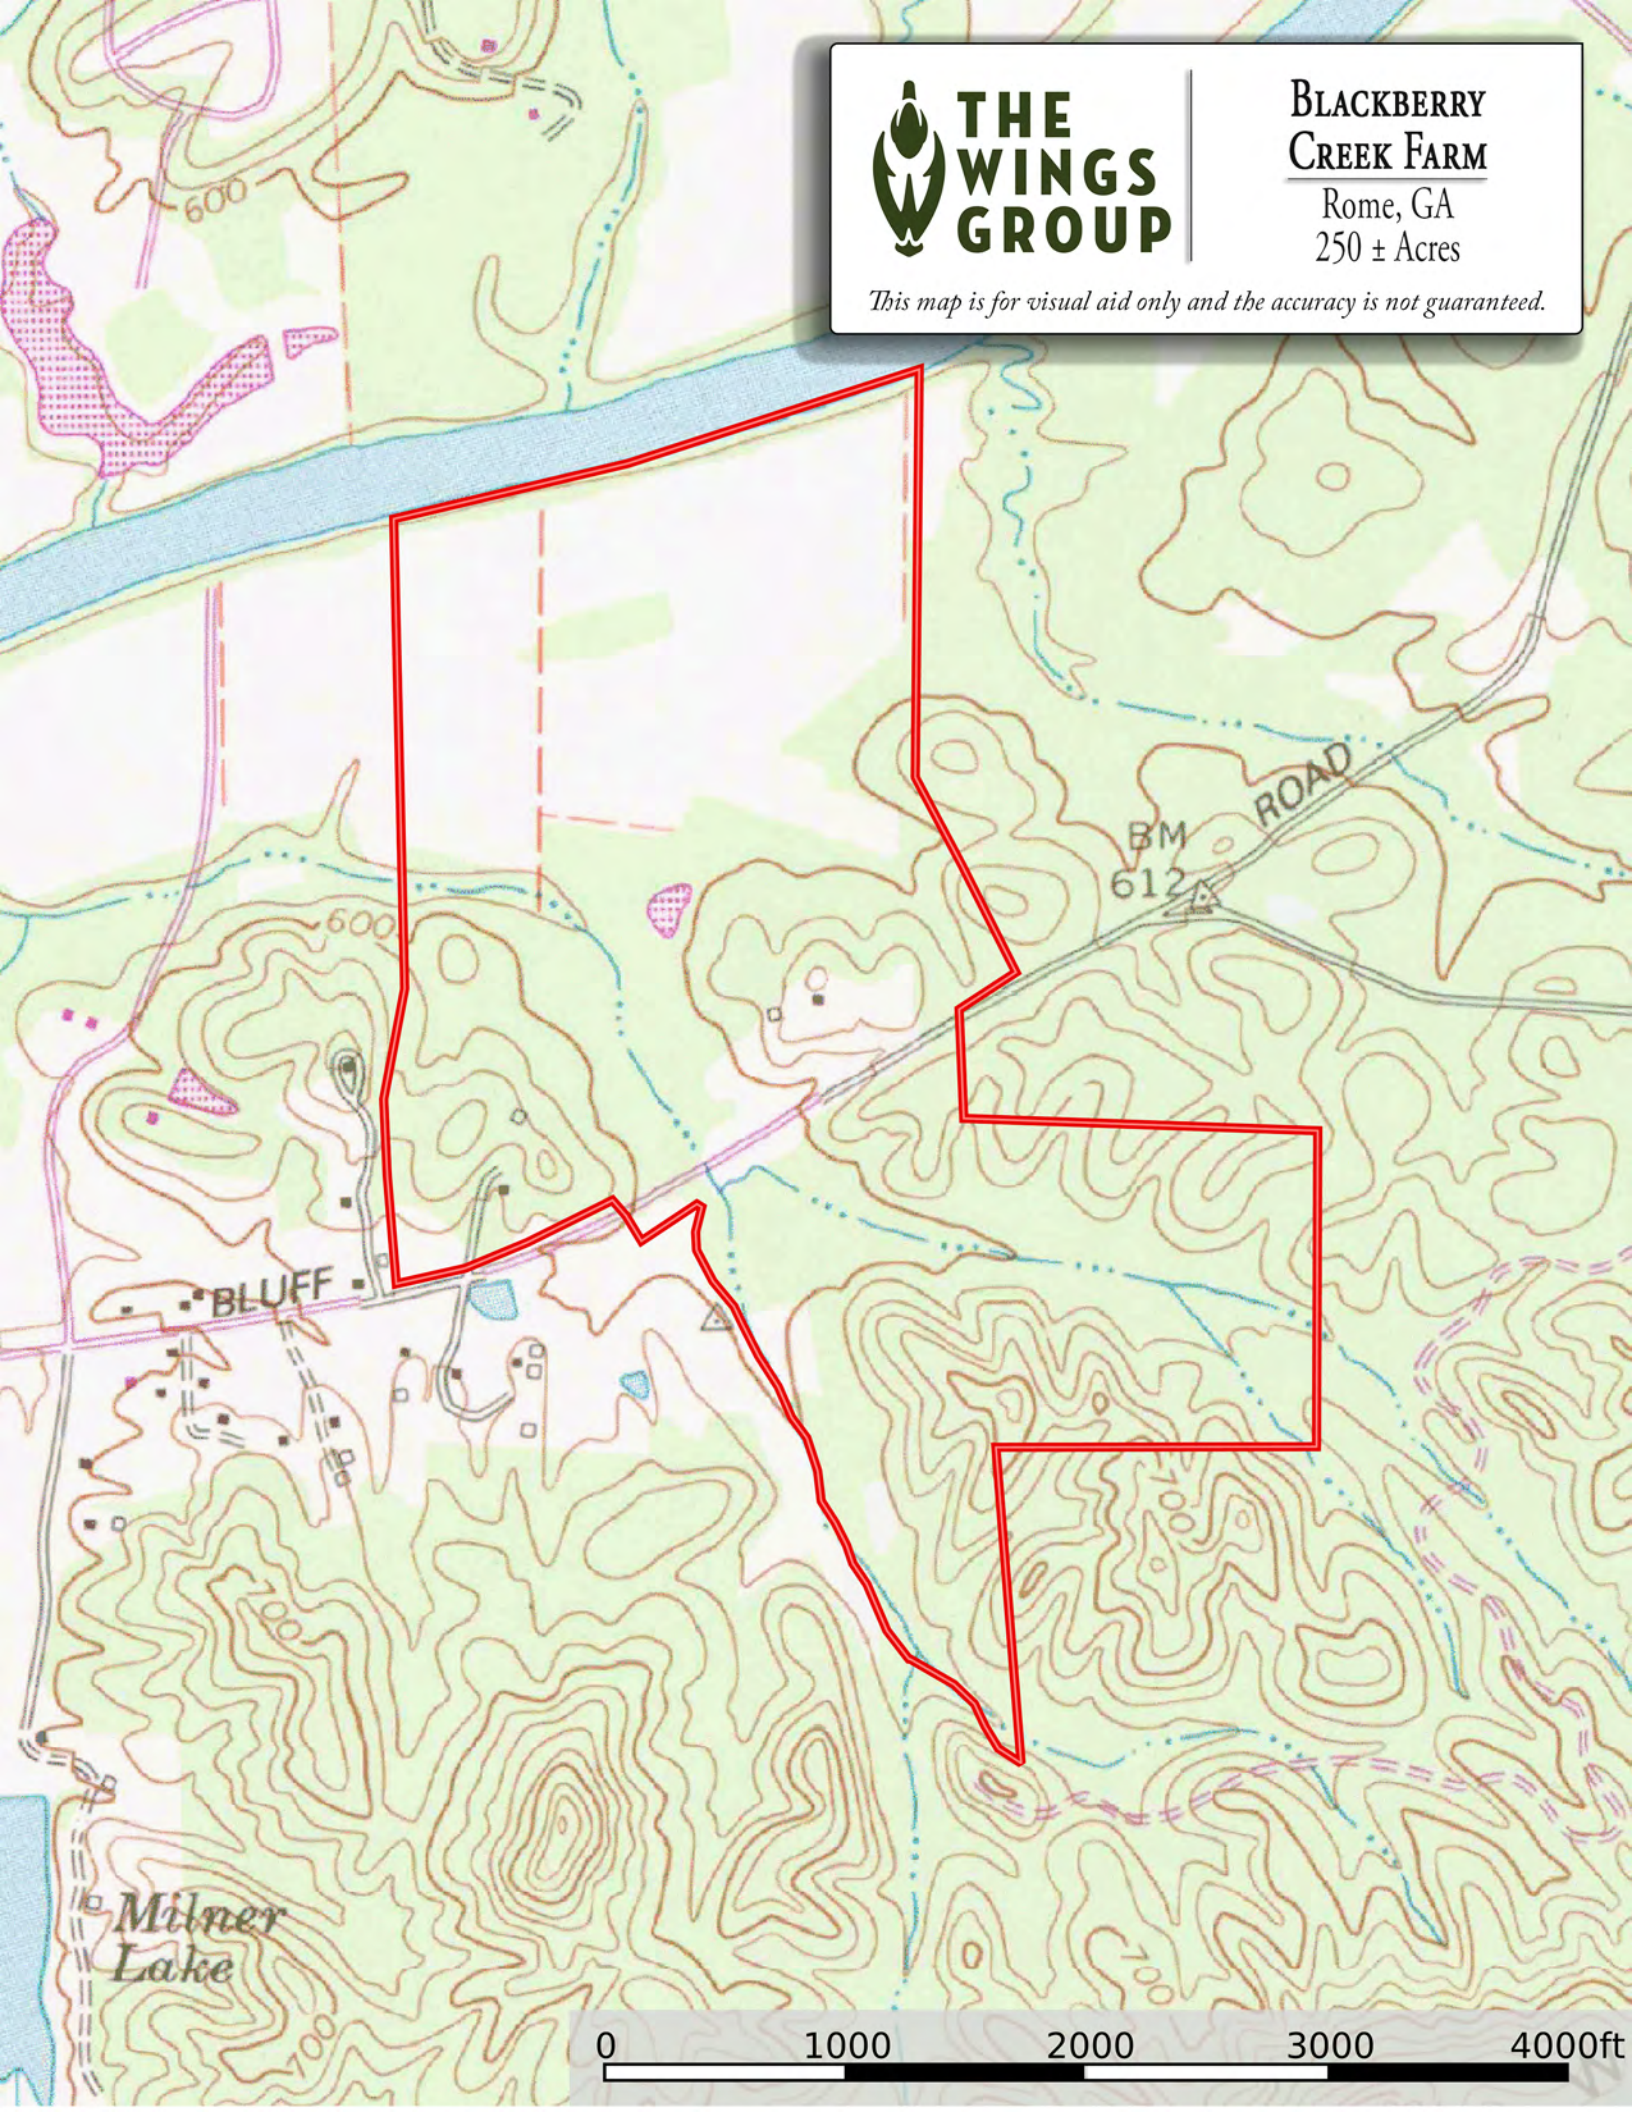

COOSA RIVER

BLACKS BLUFF RD SW

**THE
WINGS
GROUP**

**BLACKBERRY
CREEK FARM**

Rome, GA
250 ± Acres

This map is for visual aid only and the accuracy is not guaranteed.

**BLACKBERRY
CREEK FARM**
Rome, GA
250 ± Acres

This map is for visual aid only and the accuracy is not guaranteed.

Rome

★ BLACKBERRY
CREEK FARM

● Cave Springs

I-75

● Atlanta

**BLACKBERRY
CREEK FARM**
Rome, GA
250 ± Acres

DRIVING TIMES
ATLANTA - 1 HOUR / 63 MILES
ROME - 10 MIN. / 7 MILES
CAVE SPRINGS - 15 MIN. / 12 MILES

This map is for visual aid only and the accuracy is not guaranteed.