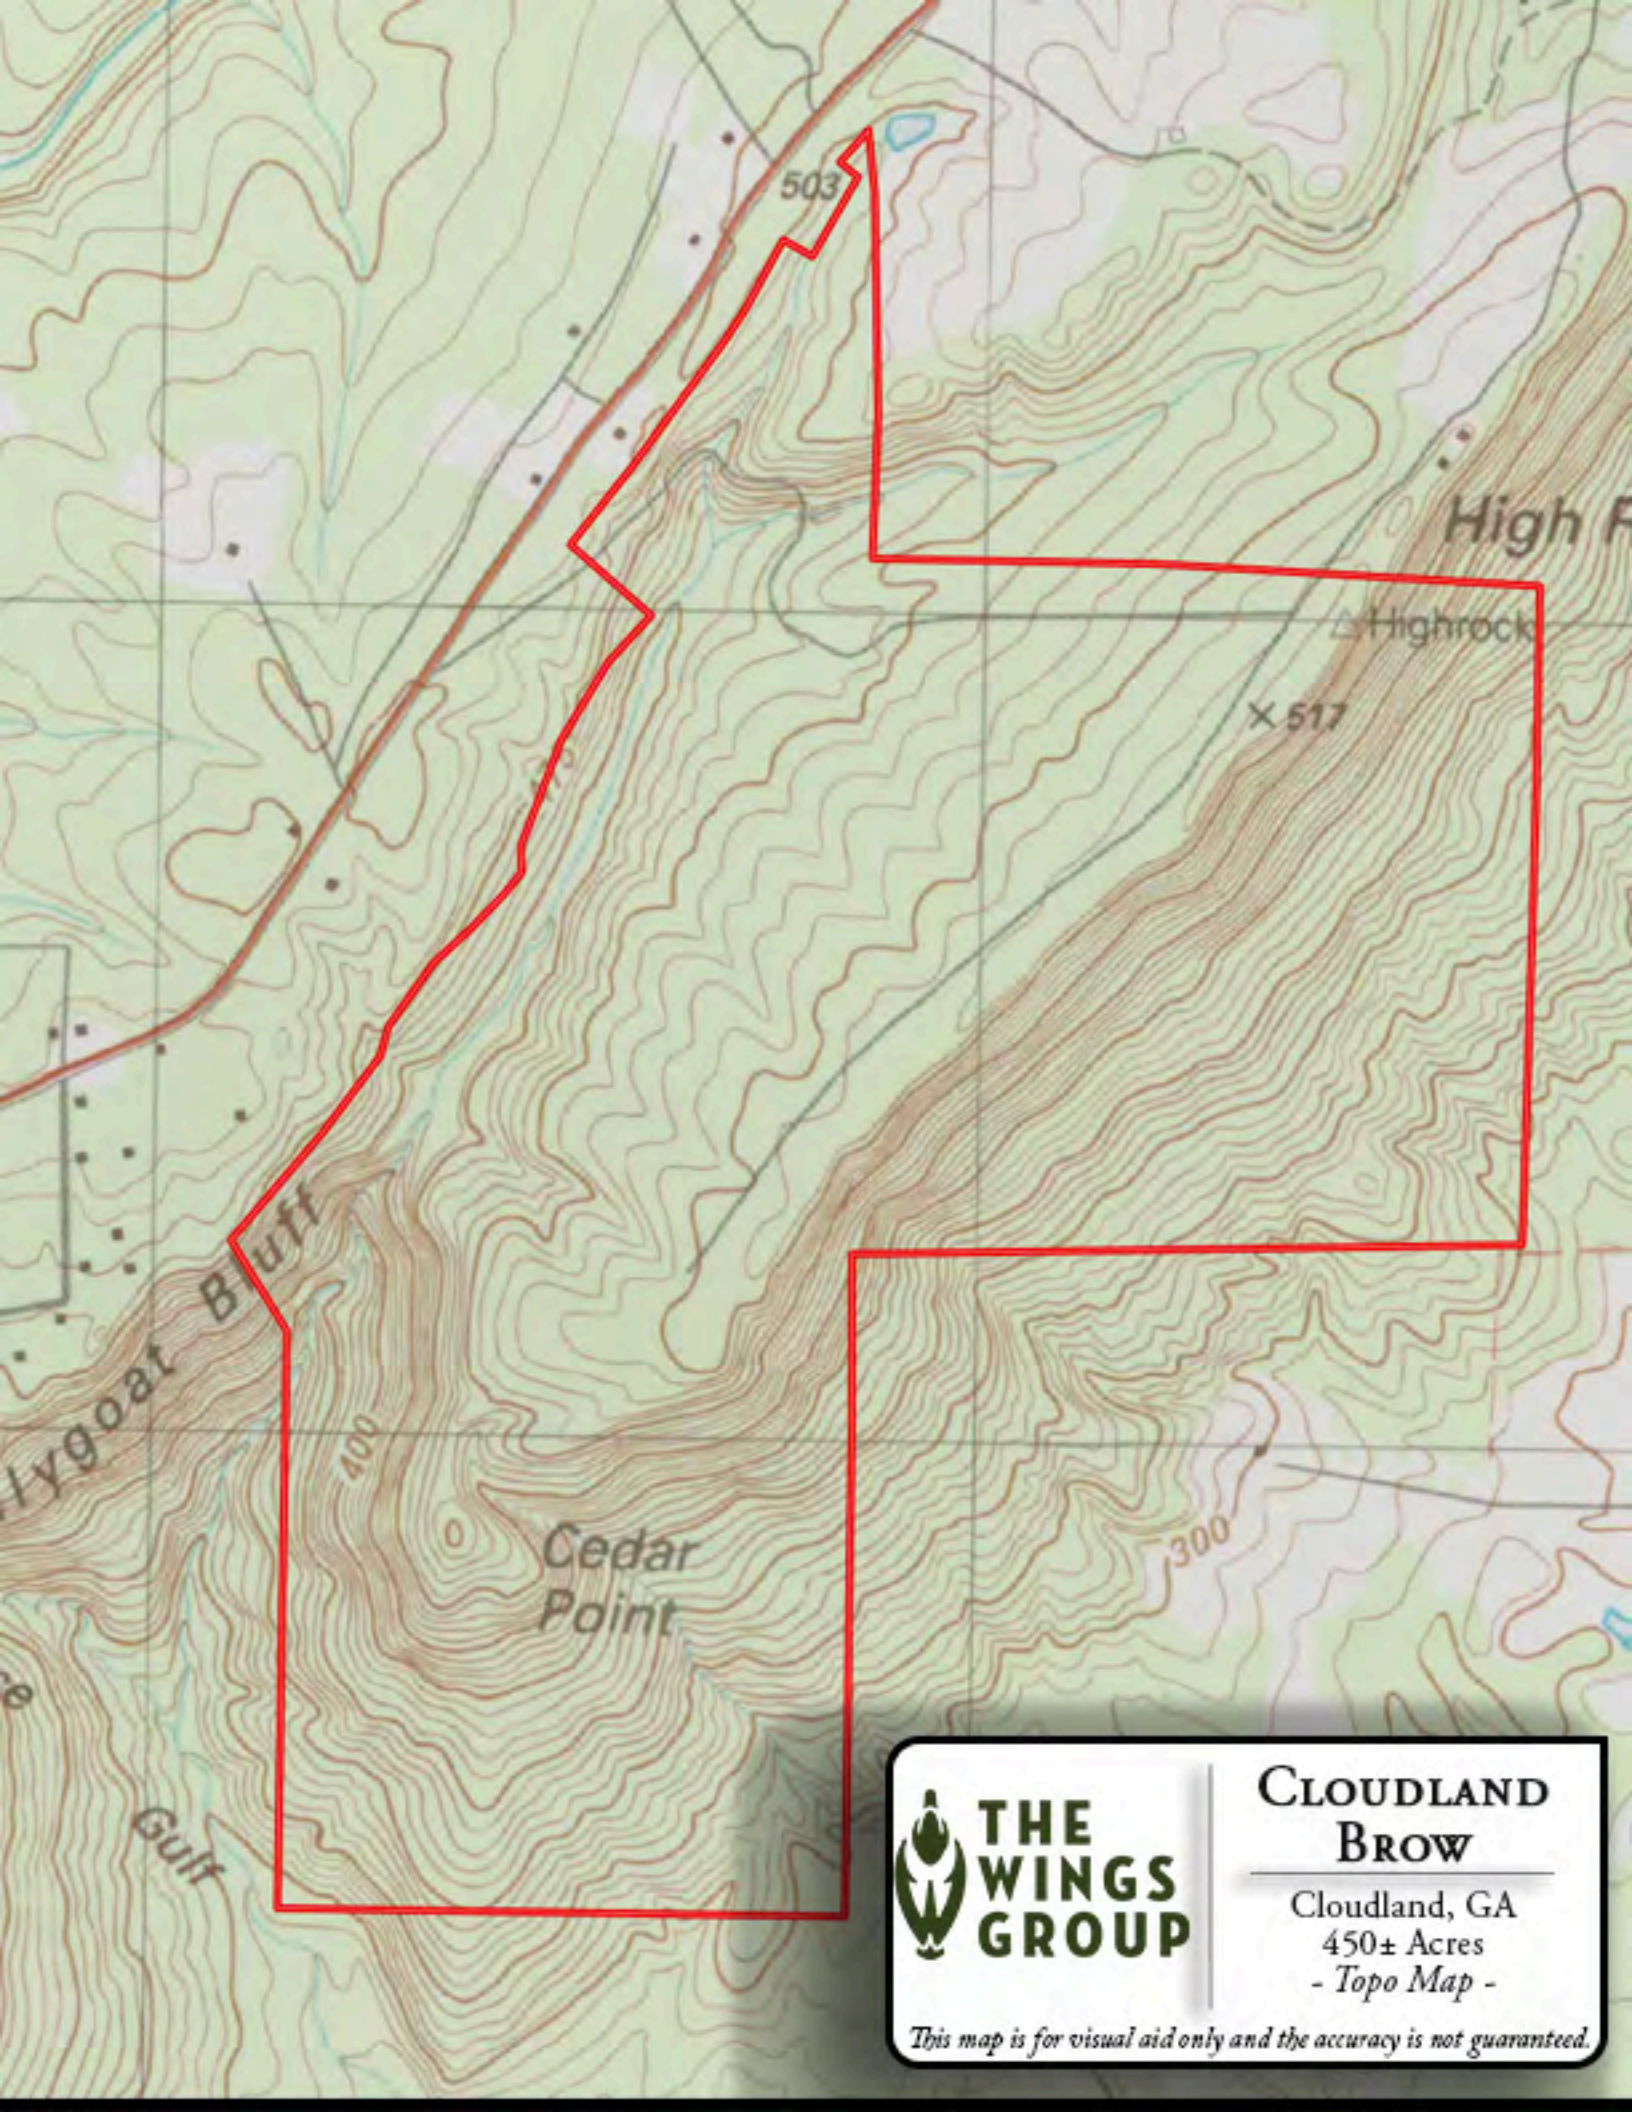

Mills Creek

Waterfall

▲ Cedar Point

High Rock

Brow Line

**CLOUDLAND
BROW**

Cloudland, GA
450± Acres
- Aerial Map -

This map is for visual aid only and the accuracy is not guaranteed.

**CLOUDLAND
BROW**

Cloudland, GA
450± Acres
- Topo Map -

This map is for visual aid only and the accuracy is not guaranteed.