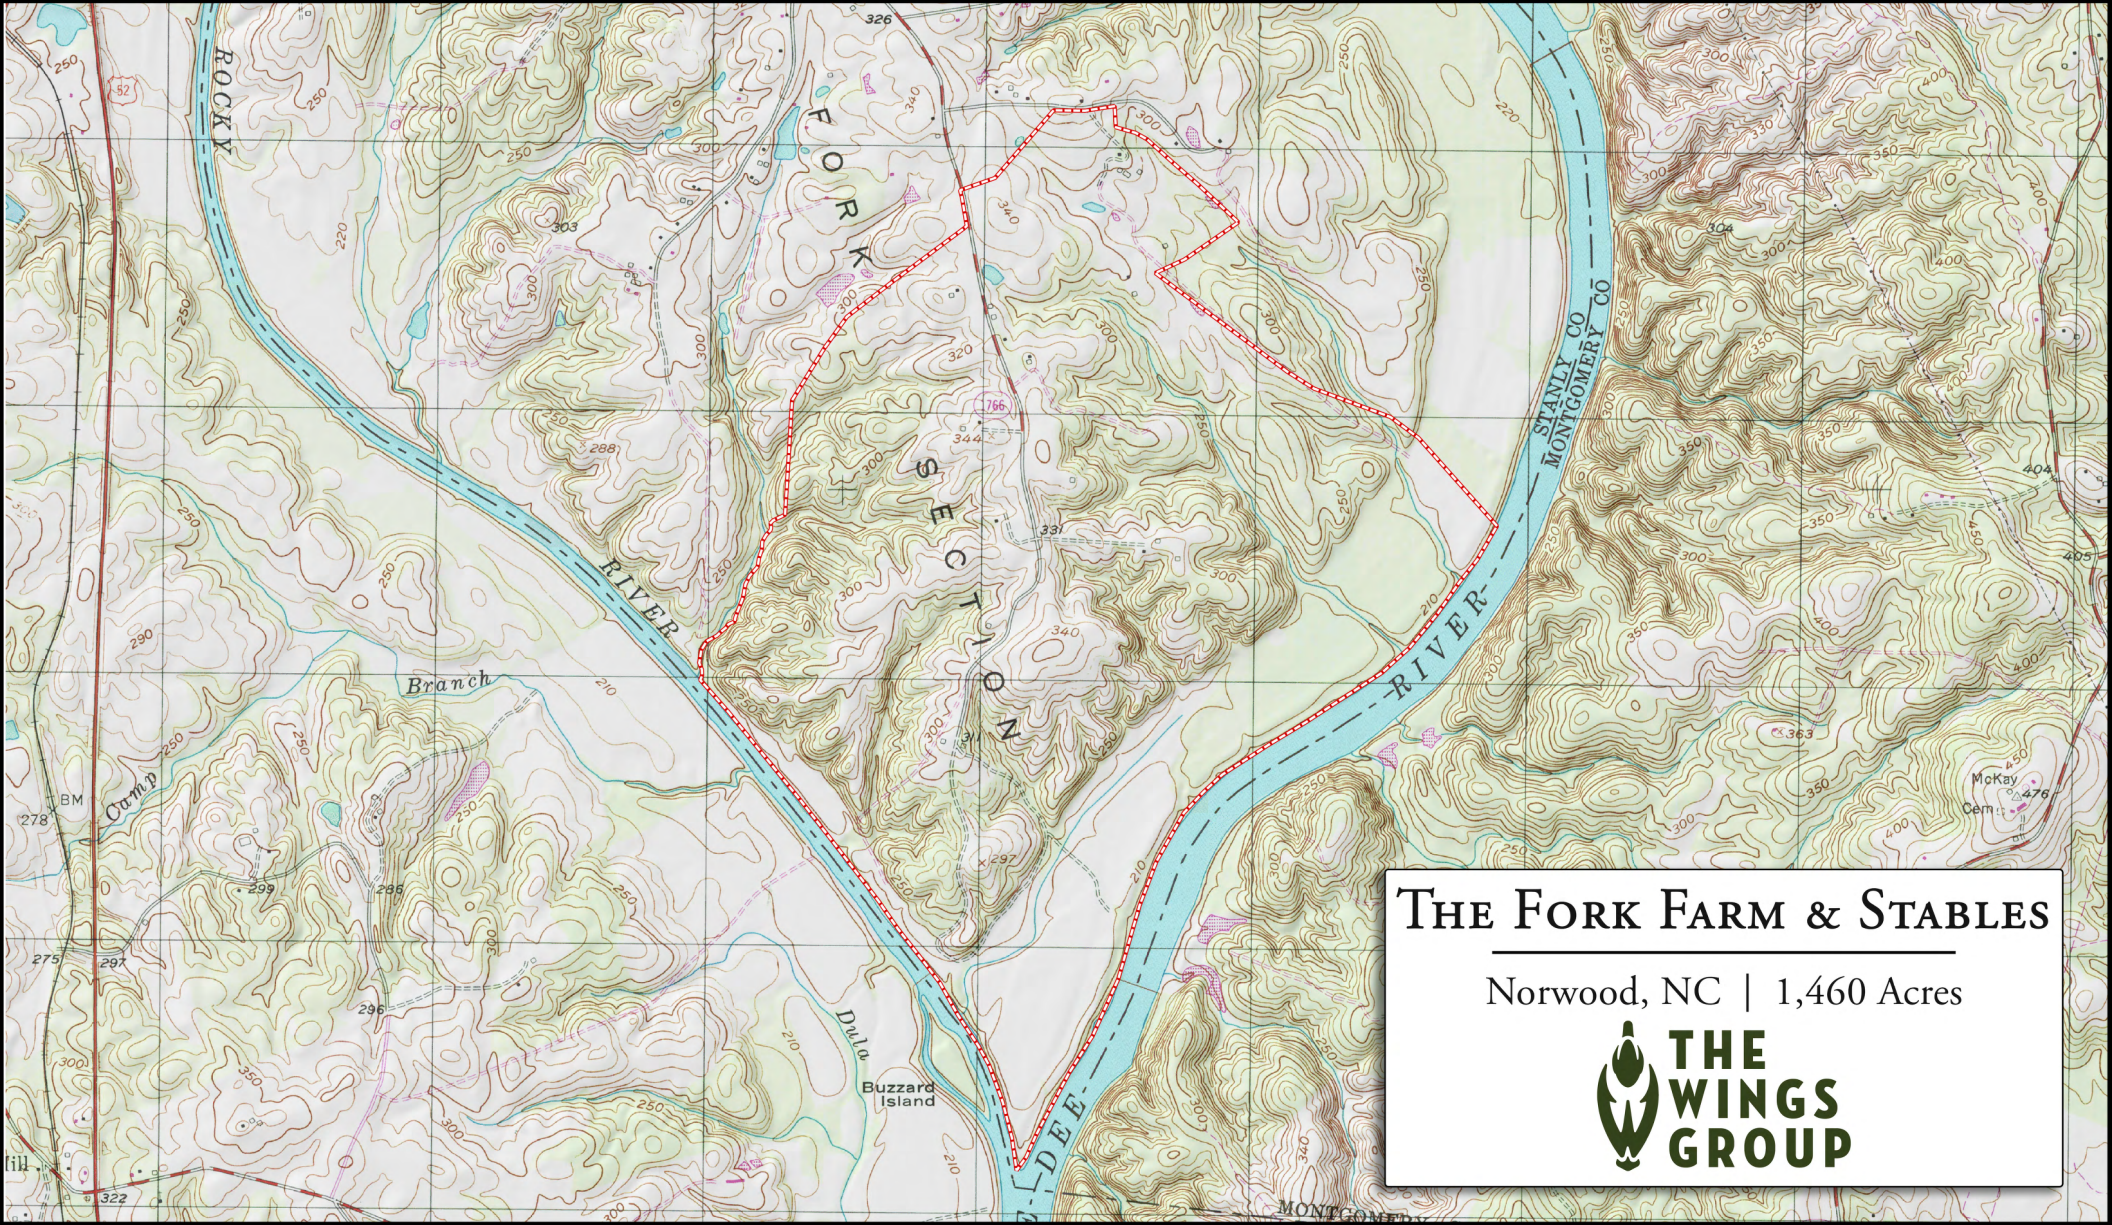

Google Earth

Rocky River

Pee Dee River

FLOODED DUCK  
IMPOUNDMENTS

# THE FORK FARM & STABLES

Norwood, NC | 1,460 Acres